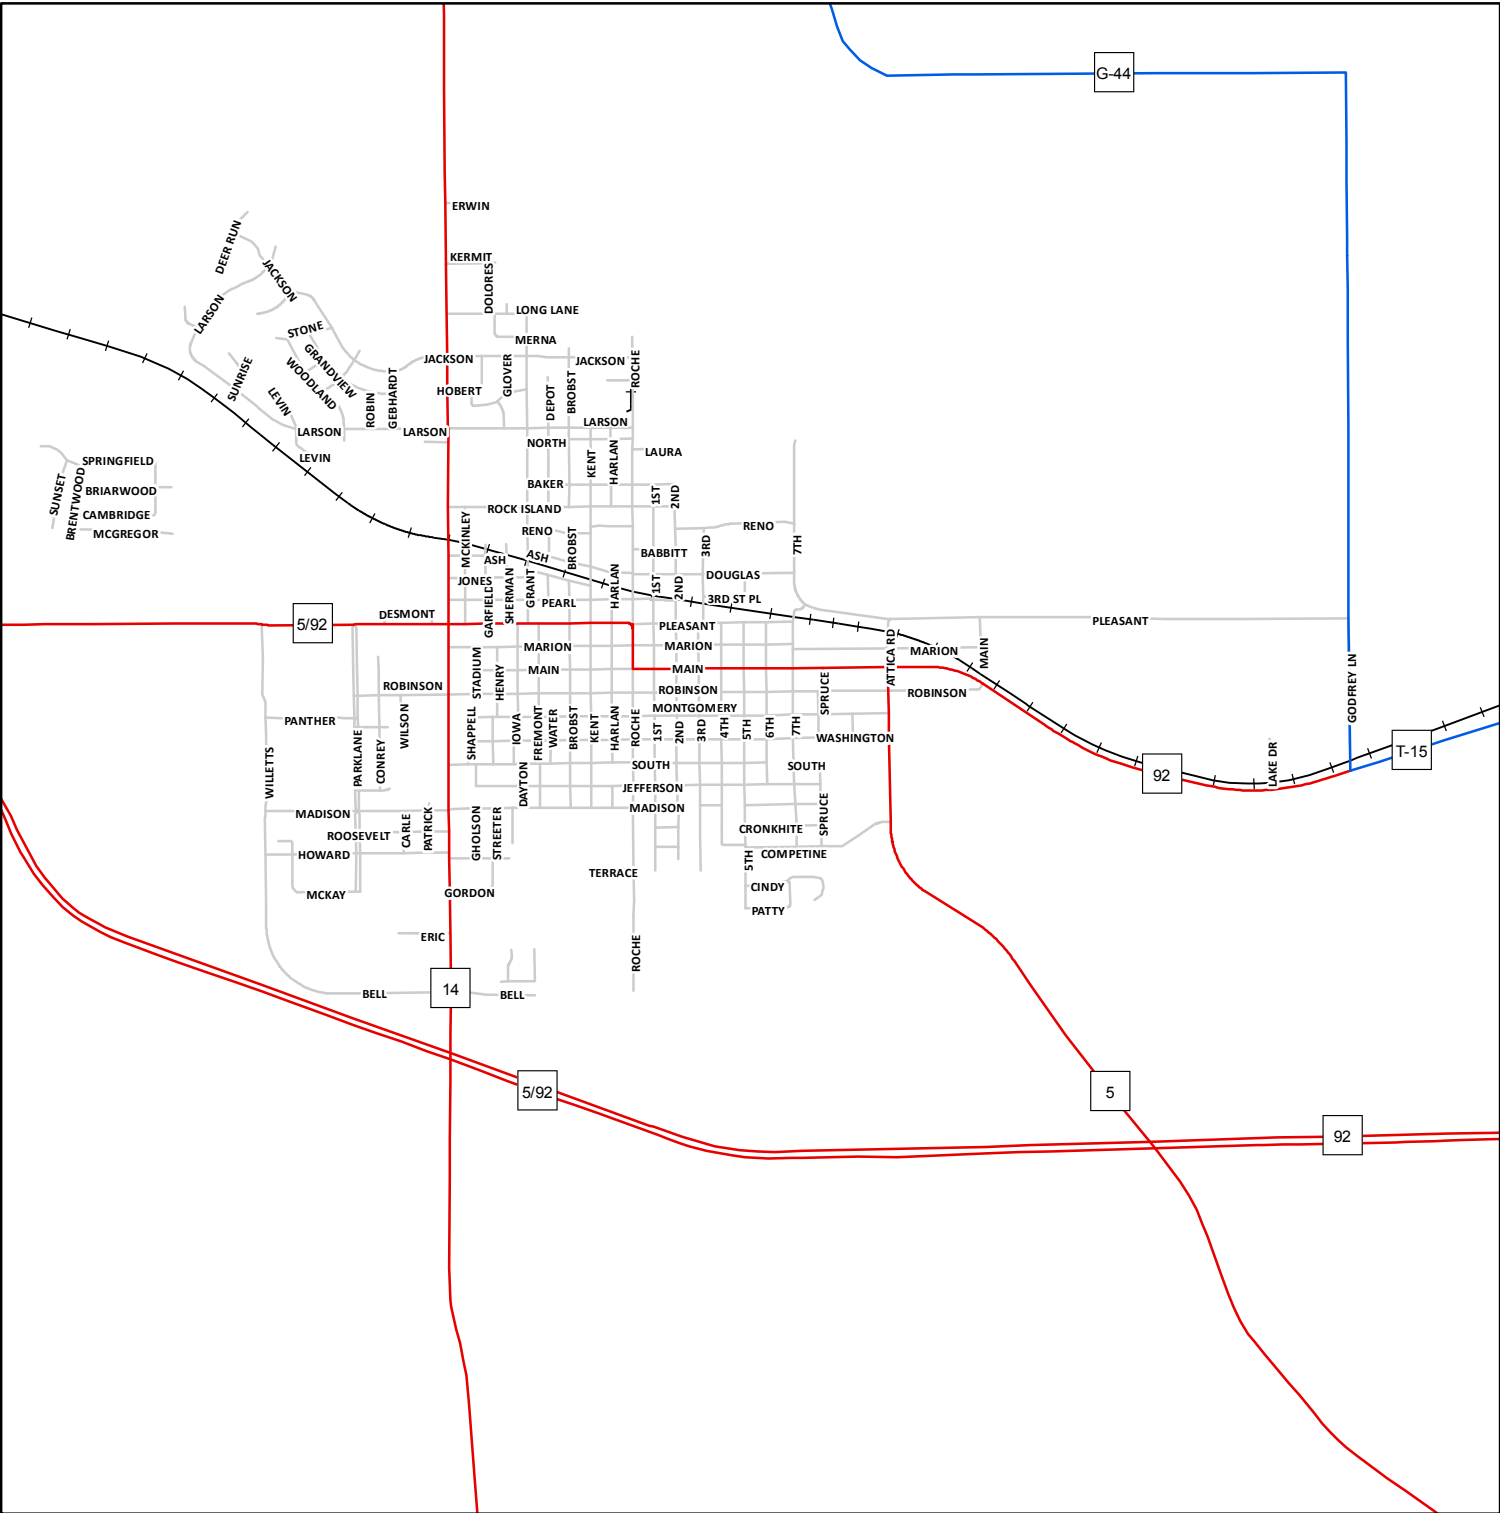

MARION COUNTY, IOWA

City Streets and Highways

City of Knoxville

Date: 8/31/2018

To locate specific properties by address or name, go to the Marion Co. Assessor's web site at www.marioncountyia.org