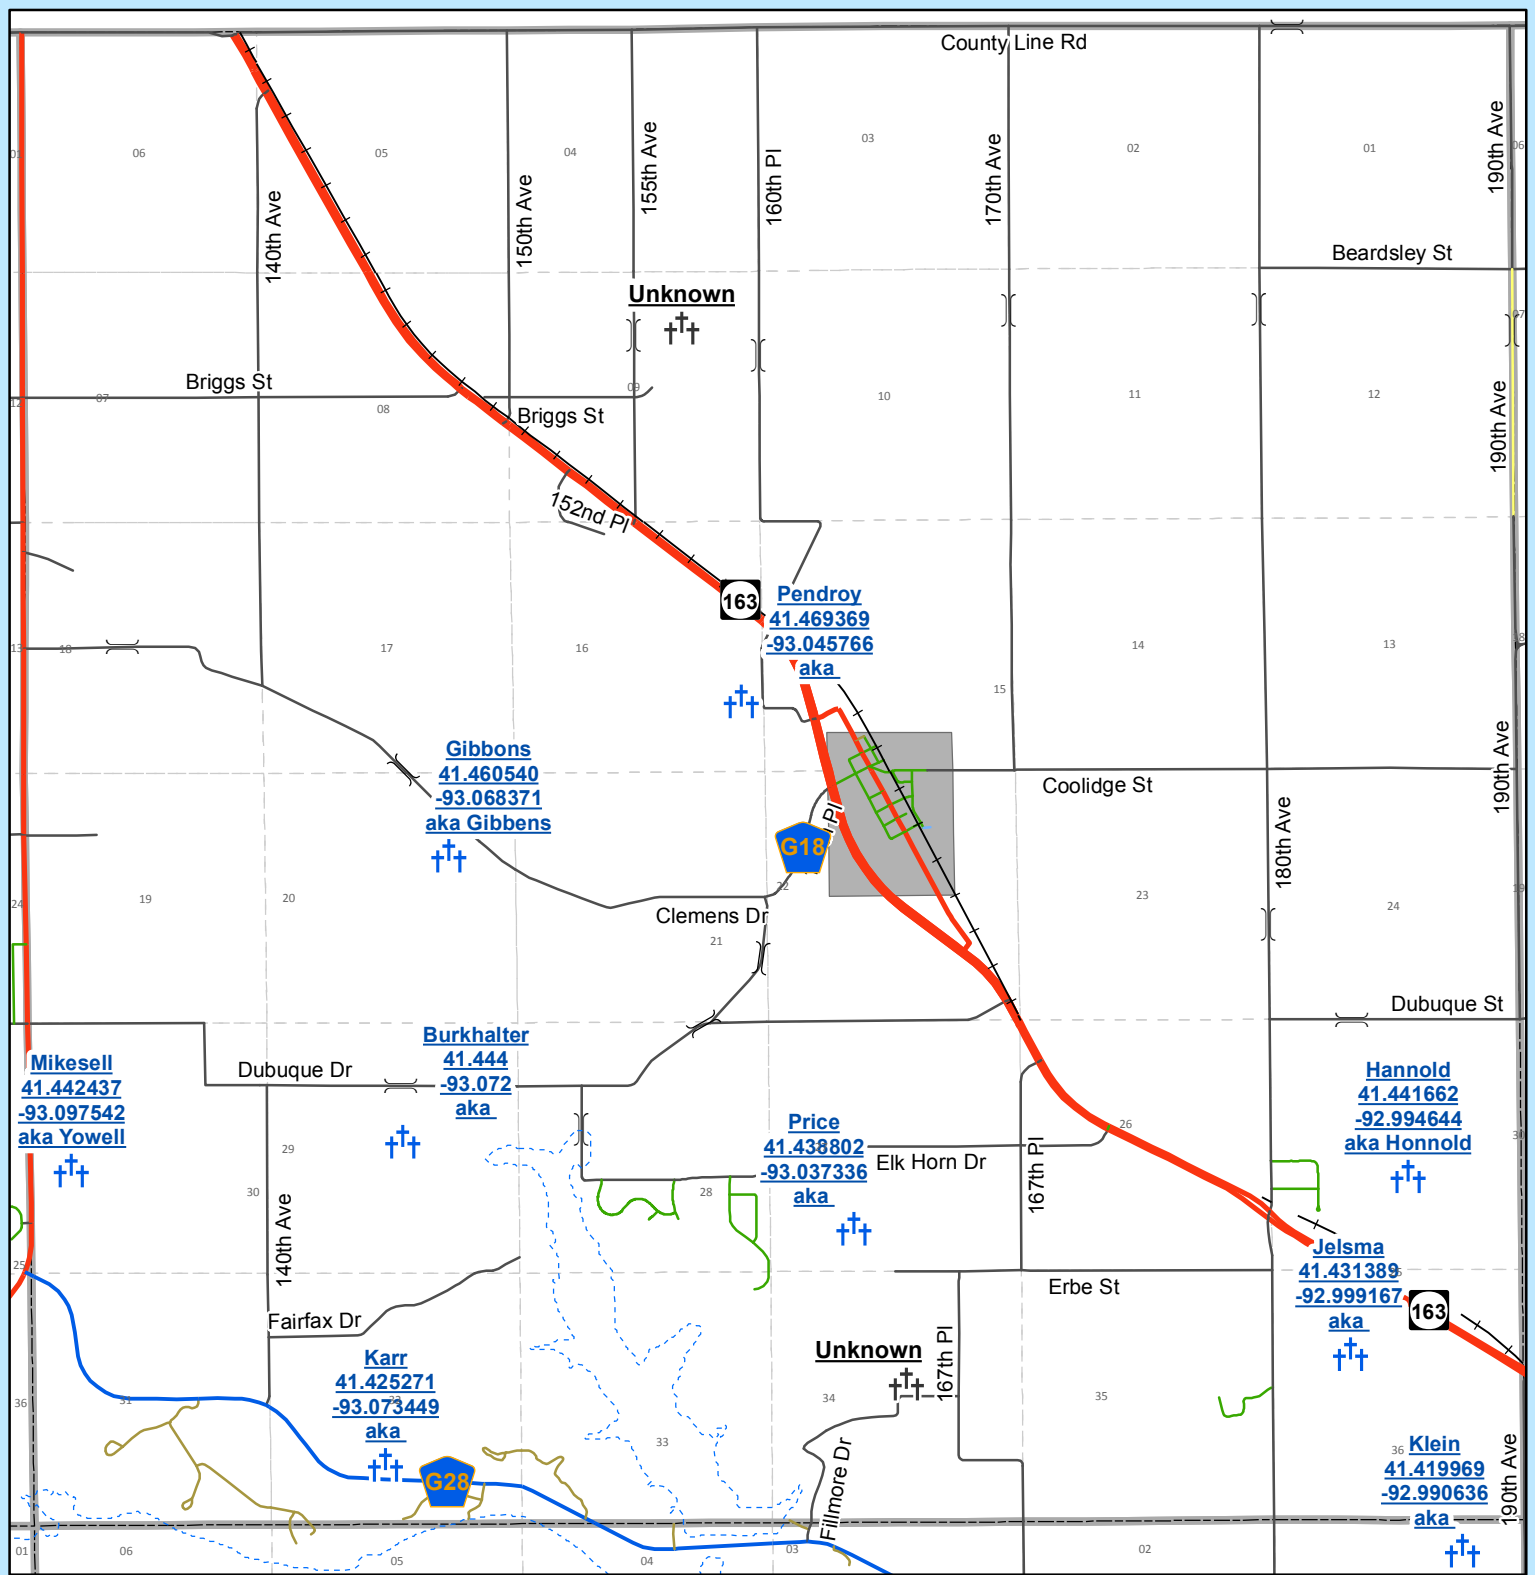

77 - 21	77 - 20	77 - 19	77 - 18
76 - 21	76 - 20	76 - 19	76 - 18
75 - 21	75 - 20	75 - 19	75 - 18
74 - 21	74 - 20	74 - 19	74 - 18

Marion County, Iowa

Township 77 - Range 19
Summit Township

- Active Cemetery
- Pioneer Cemetery
- Unknown

Cemetery maps provided with the assistance of the Marion County Pioneer Cemetery Commission.

- Bridges
- State Highways
- County Highways
- Township Roads
- Dirt Roads
- Private and Unnamed Roads
- Survey Townships
- Incorporated Cities
- Villages