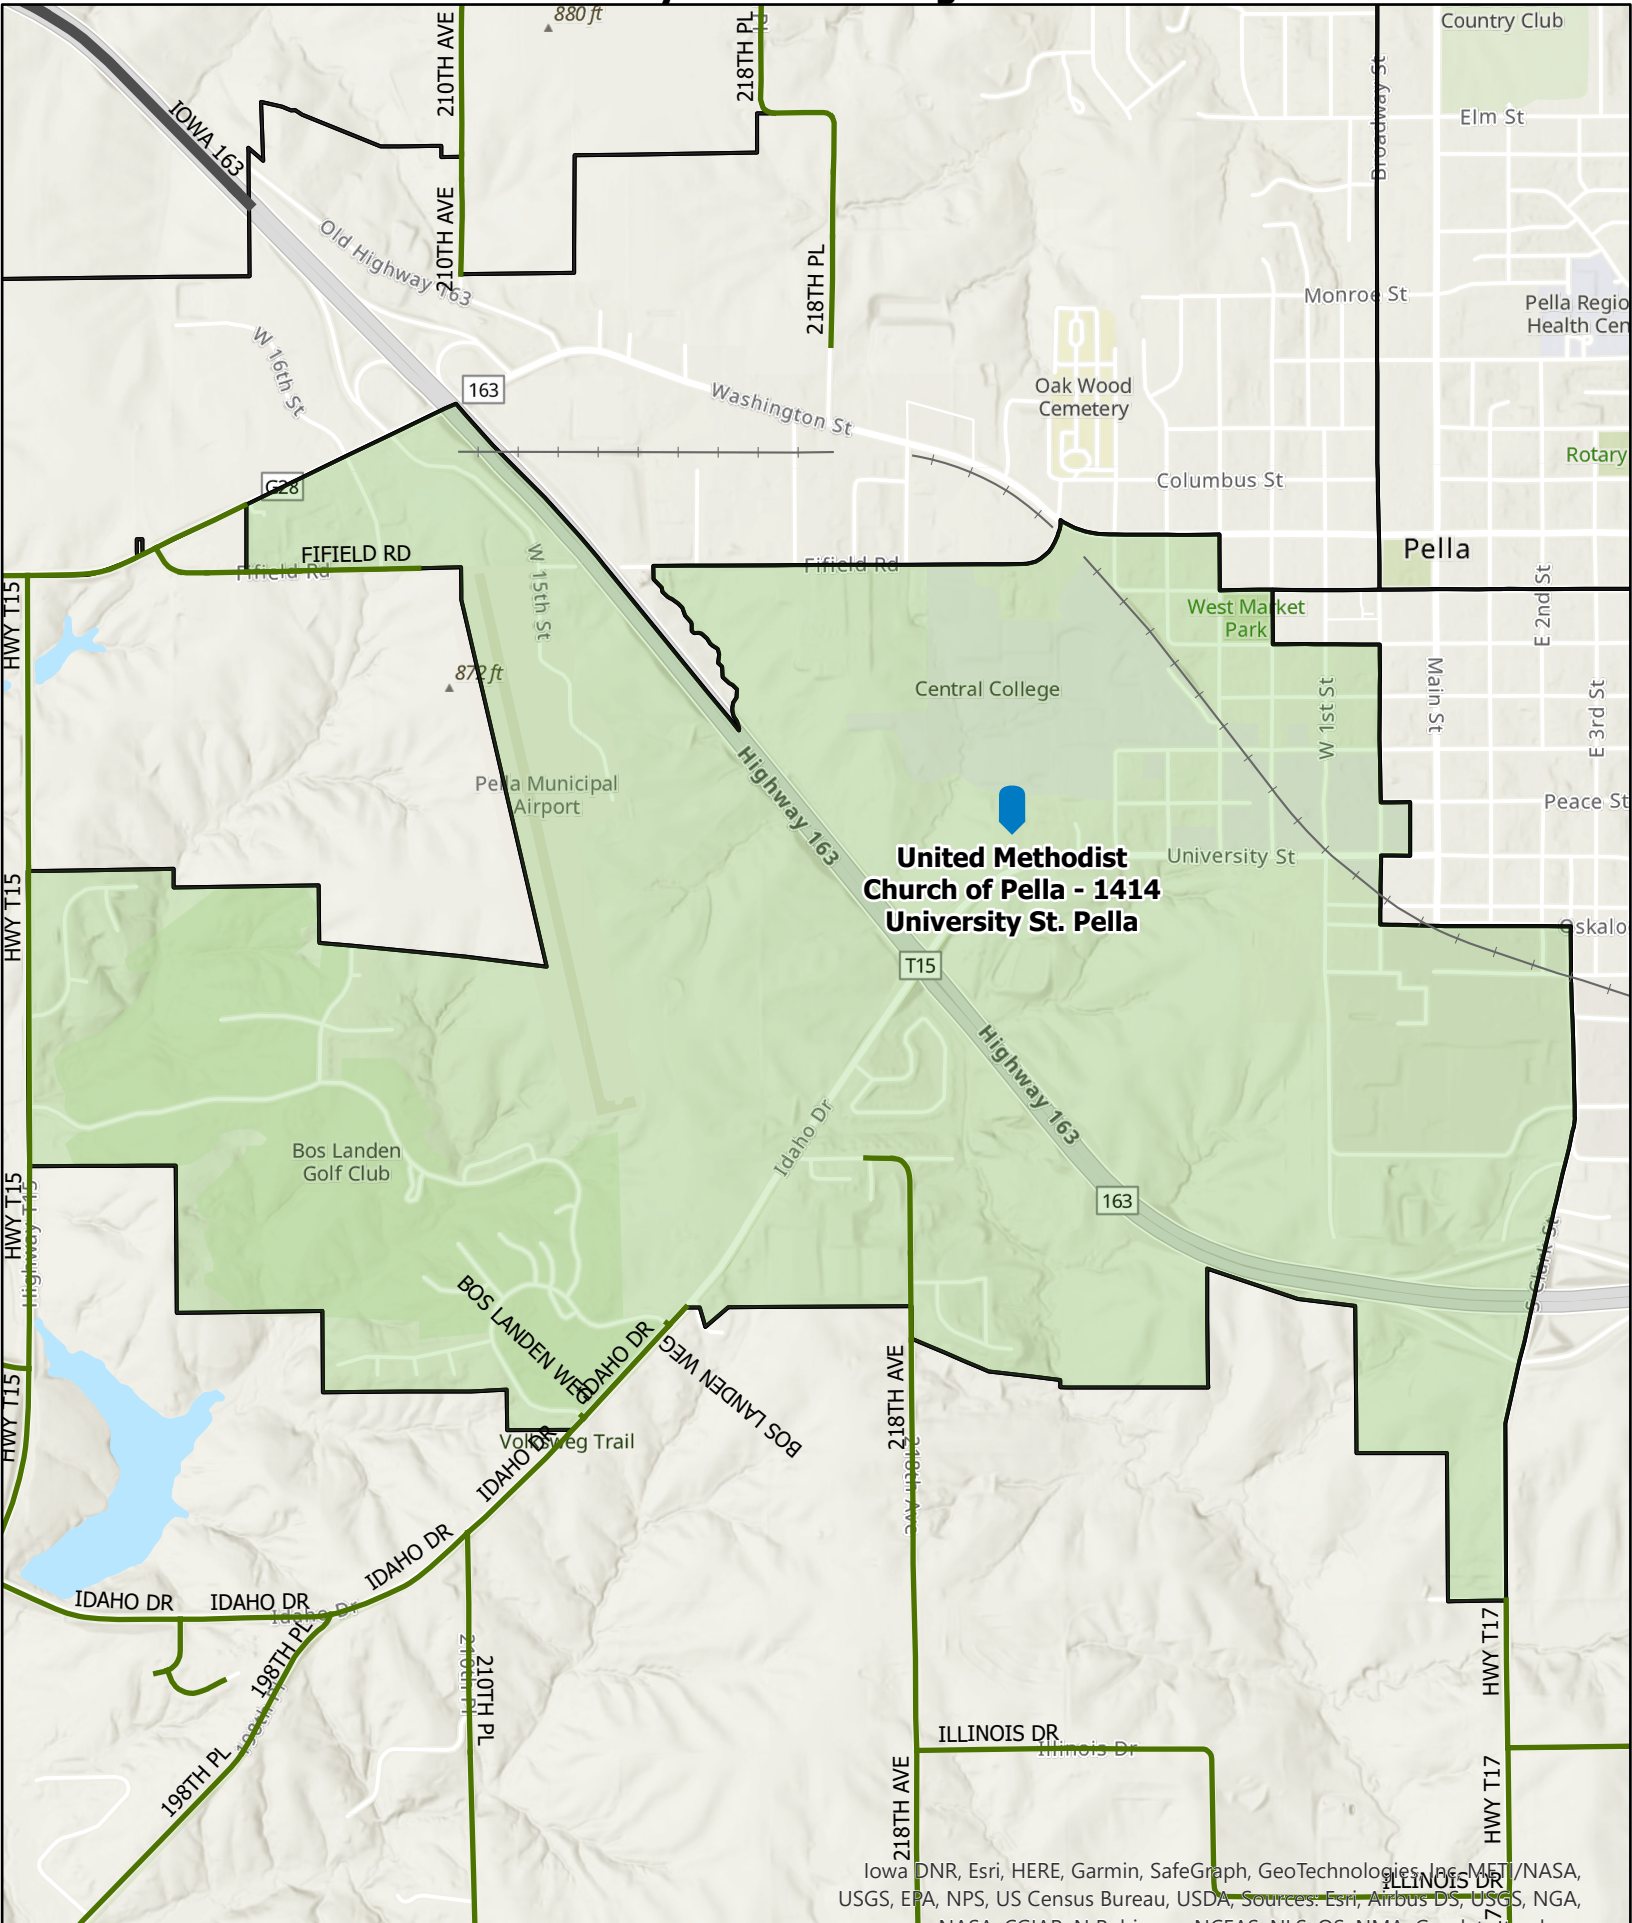

Marion County, Iowa

Pella City Ward 4 Voting Location

**United Methodist
Church of Pella - 1414
University St. Pella**

Iowa DNR, Esri, HERE, Garmin, SafeGraph, GeoTechnologies, Inc, METI/NASA, USGS, EPA, NPS, US Census Bureau, USDA, Sources: Esri, Airbus DS, USGS, NGA, NASA, CGIAR, N Robinson, NCFAS, NLS, OS, NMA, Geodatasirelsen, Rijkswaterstaat, GSA, Geolar

Provided By: Marion County Auditor
Prepared By: Marion County GIS Department
Phone: 641-828-2217

Precinct	Iowa House	Iowa Senate
Pella City Ward 4	37	19