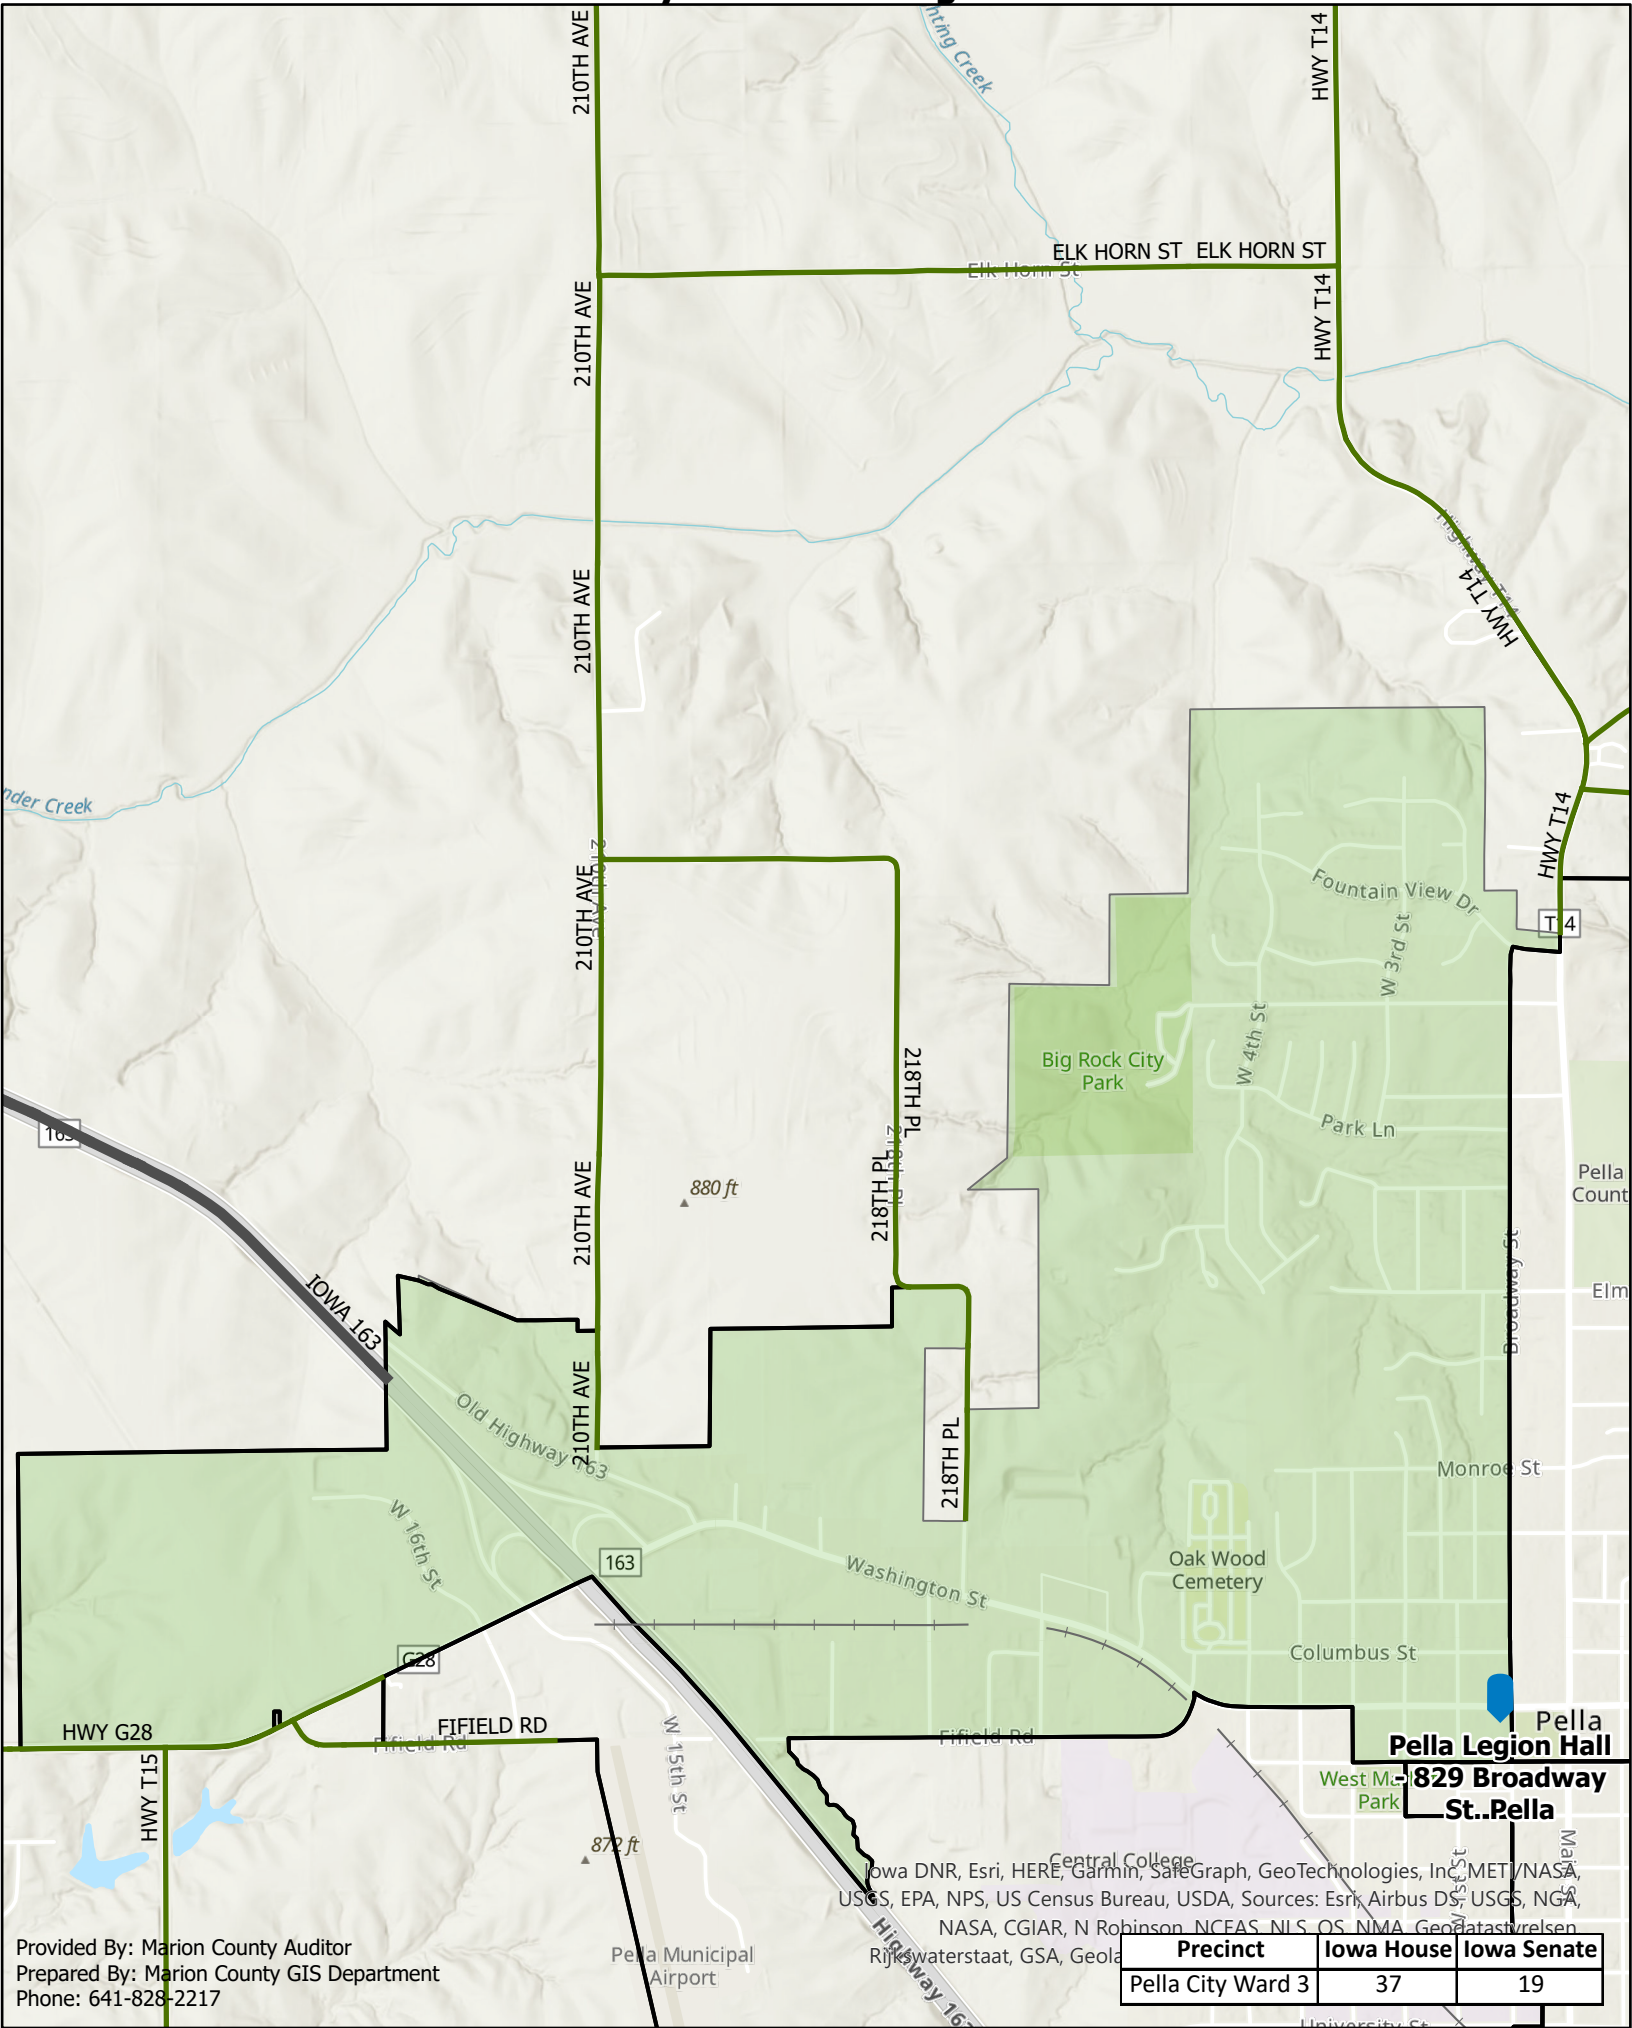

Marion County, Iowa Pella City Ward 3 Voting Location

Pella Legion Hall
829 Broadway
St., Pella

Precinct	Iowa House	Iowa Senate
Pella City Ward 3	37	19

Provided By: Marion County Auditor
 Prepared By: Marion County GIS Department
 Phone: 641-828-2217

Iowa DNR, Esri, HERE, Garmin, SafeGraph, GeoTechnologies, Inc, METI/NASA, USGS, EPA, NPS, US Census Bureau, USDA, Sources: Esri, Airbus DS, USGS, NGA, NASA, CGIAR, N Robinson, NCEAS, NLS, OS, NMA, Geodatastorelsen, Rijswaterstaat, GSA, Geol