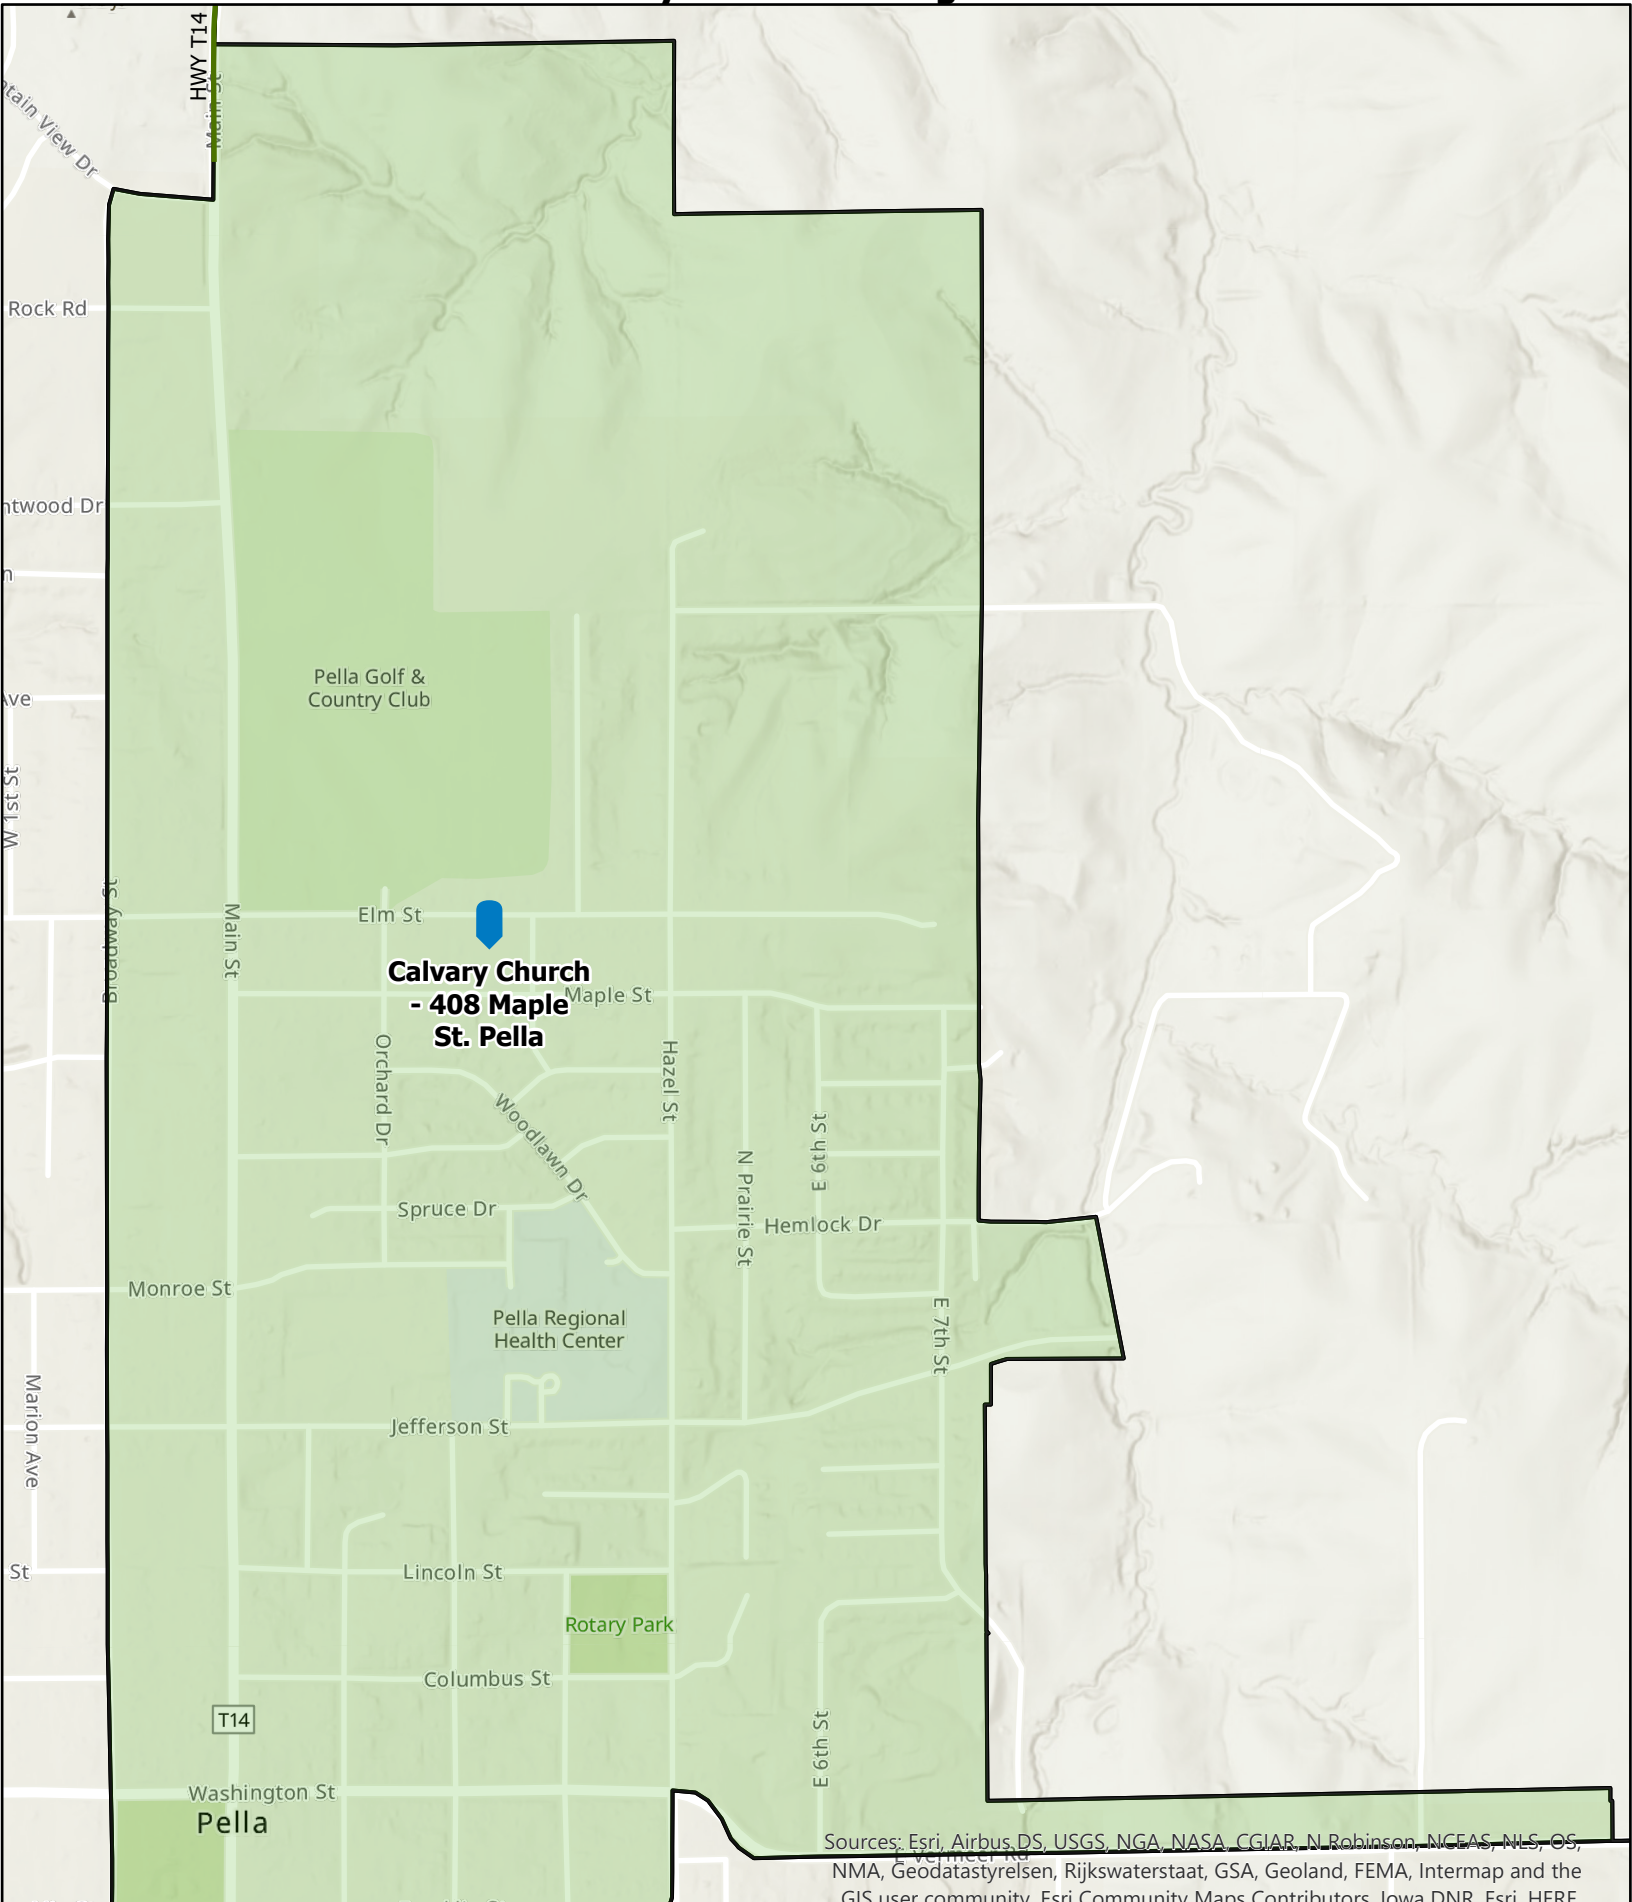

# Marion County, Iowa

## Pella City Ward 2 Voting Location

**Calvary Church**  
**- 408 Maple**  
**St. Pella**

Sources: Esri, Airbus DS, USGS, NGA, NASA, CGIAR, N. Robinson, NCEAS, NLS, OS, NMA, Geodatastyrelsen, Rijkswaterstaat, GSA, Geoland, FEMA, Intermap and the GIS user community, Esri Community Maps Contributors, Iowa DNR, Esri, HERE, Garmin, SafeGraph, GeoTechnology, Inc., METI/NASA, USGS, EPA, NPS, US Census

Provided By: Marion County Auditor  
 Prepared By: Marion County GIS Department  
 Phone: 641-828-2217

Precinct	Iowa House	Iowa Senate
Pella City Ward 2	37	19

877 ft