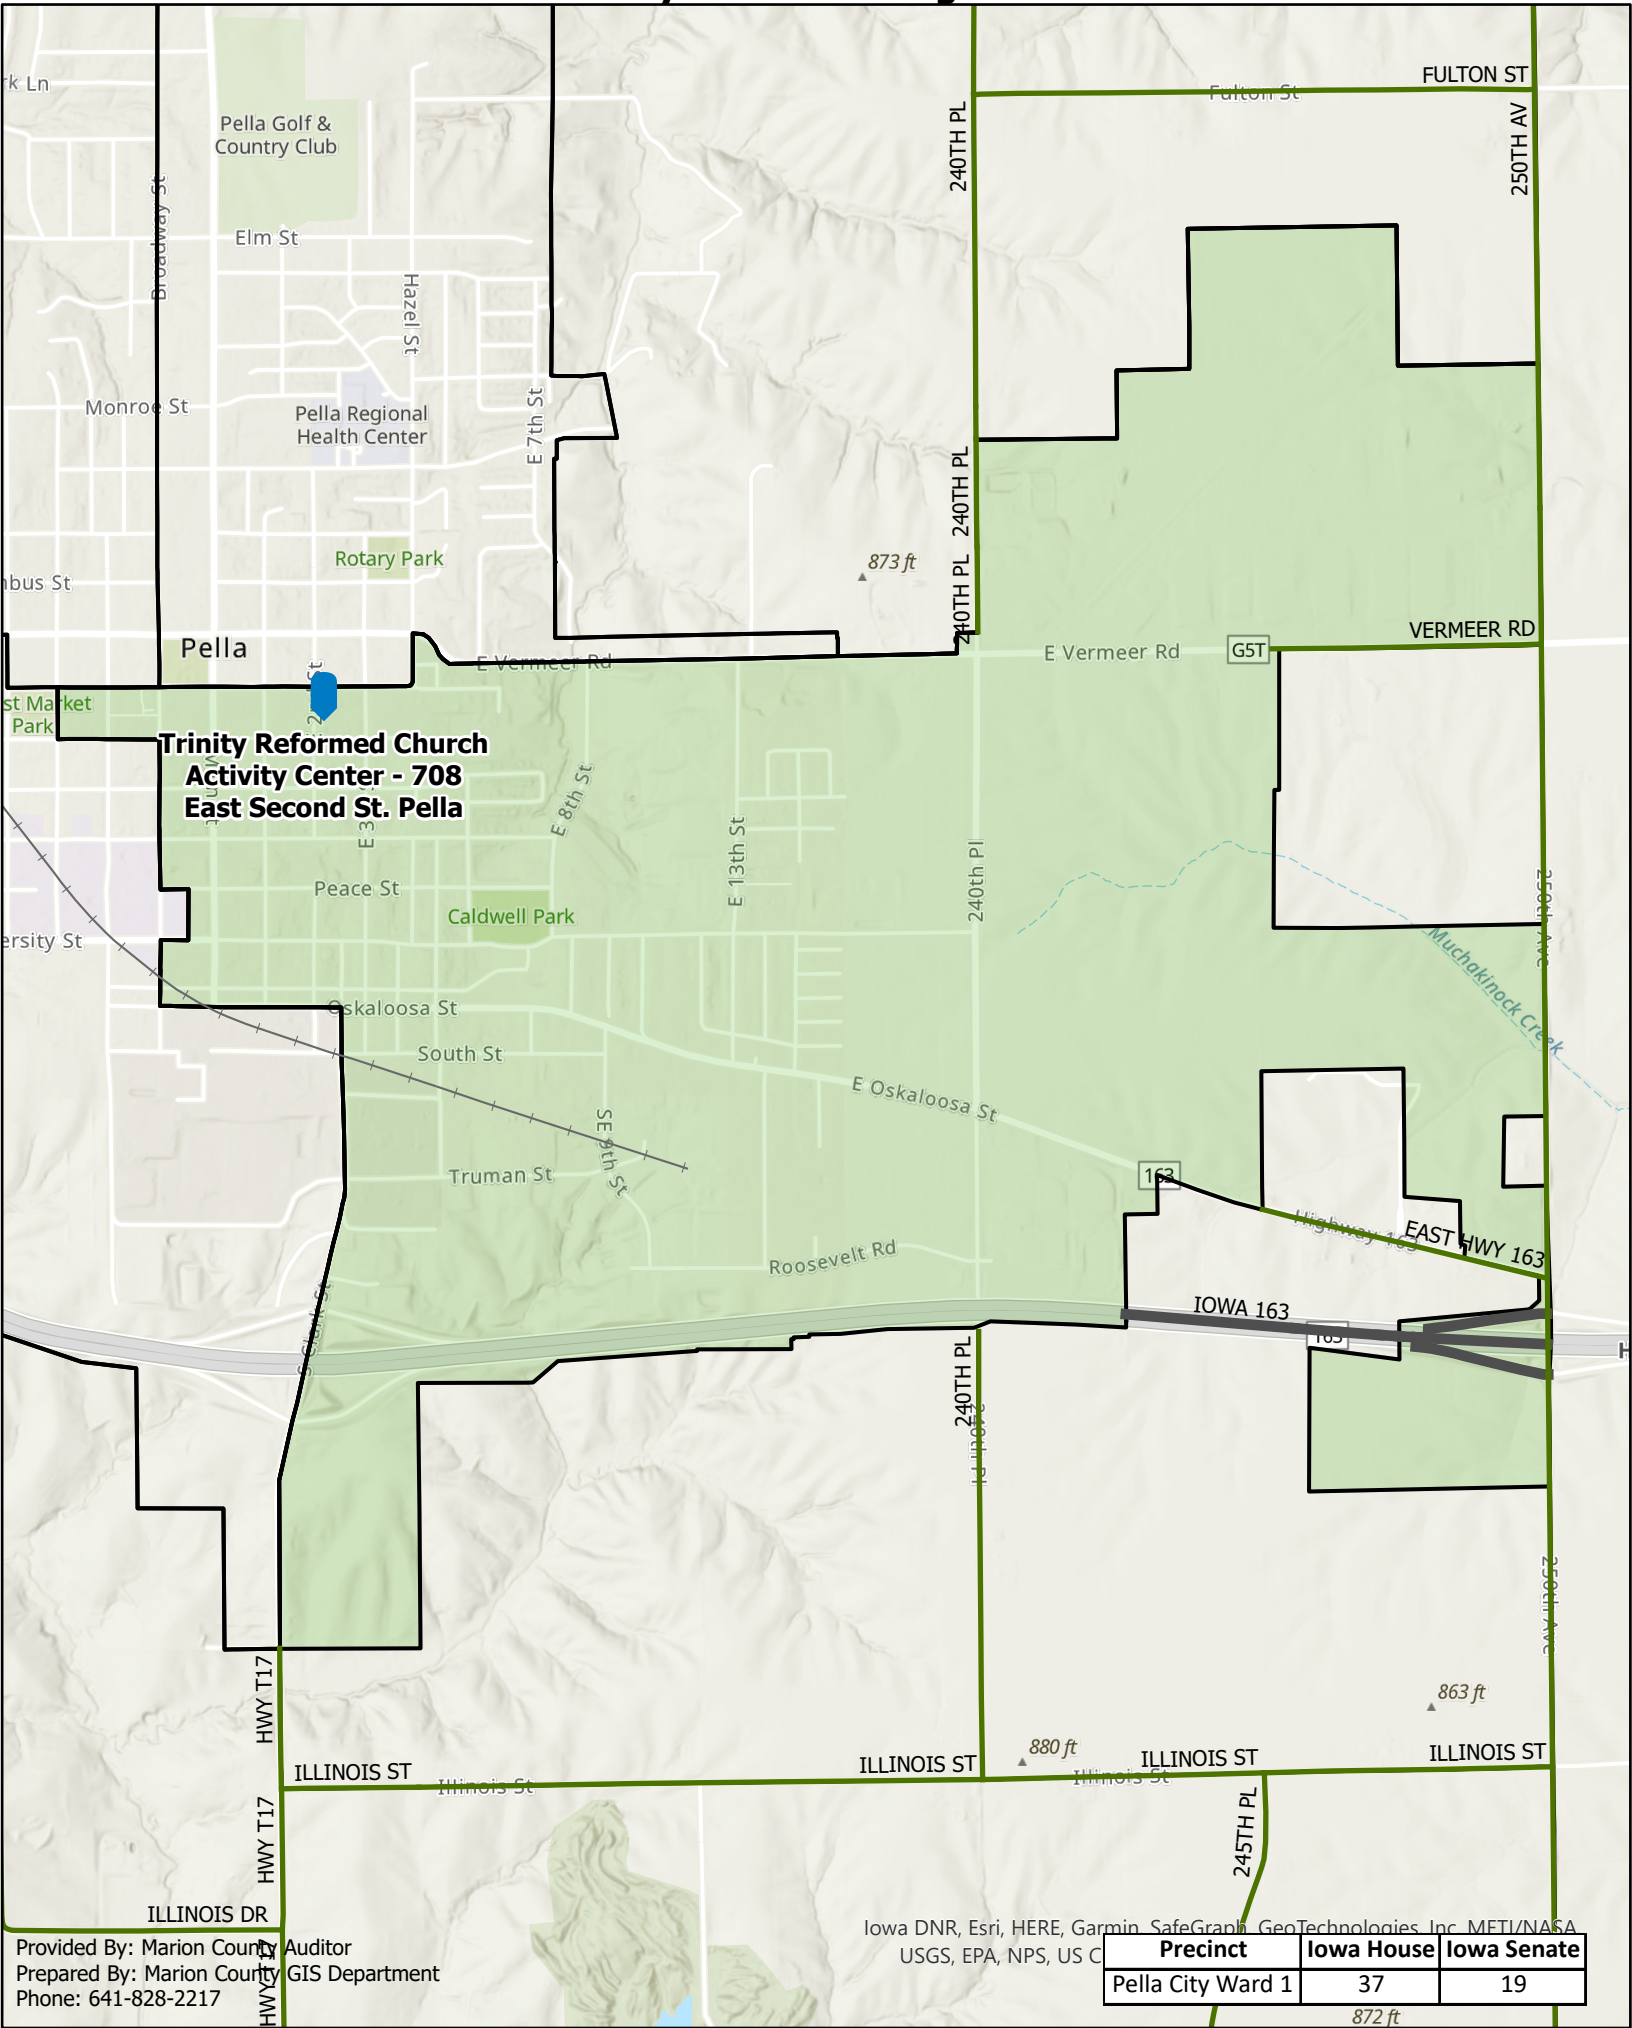

Marion County, Iowa Pella City Ward 1 Voting Location

Provided By: Marion County Auditor
 Prepared By: Marion County GIS Department
 Phone: 641-828-2217

Iowa DNR, Esri, HERE, Garmin, SafeGraph, GeoTechnologies, Inc, METI/NASA,
 USGS, EPA, NPS, US C

Precinct	Iowa House	Iowa Senate
Pella City Ward 1	37	19

872 ft