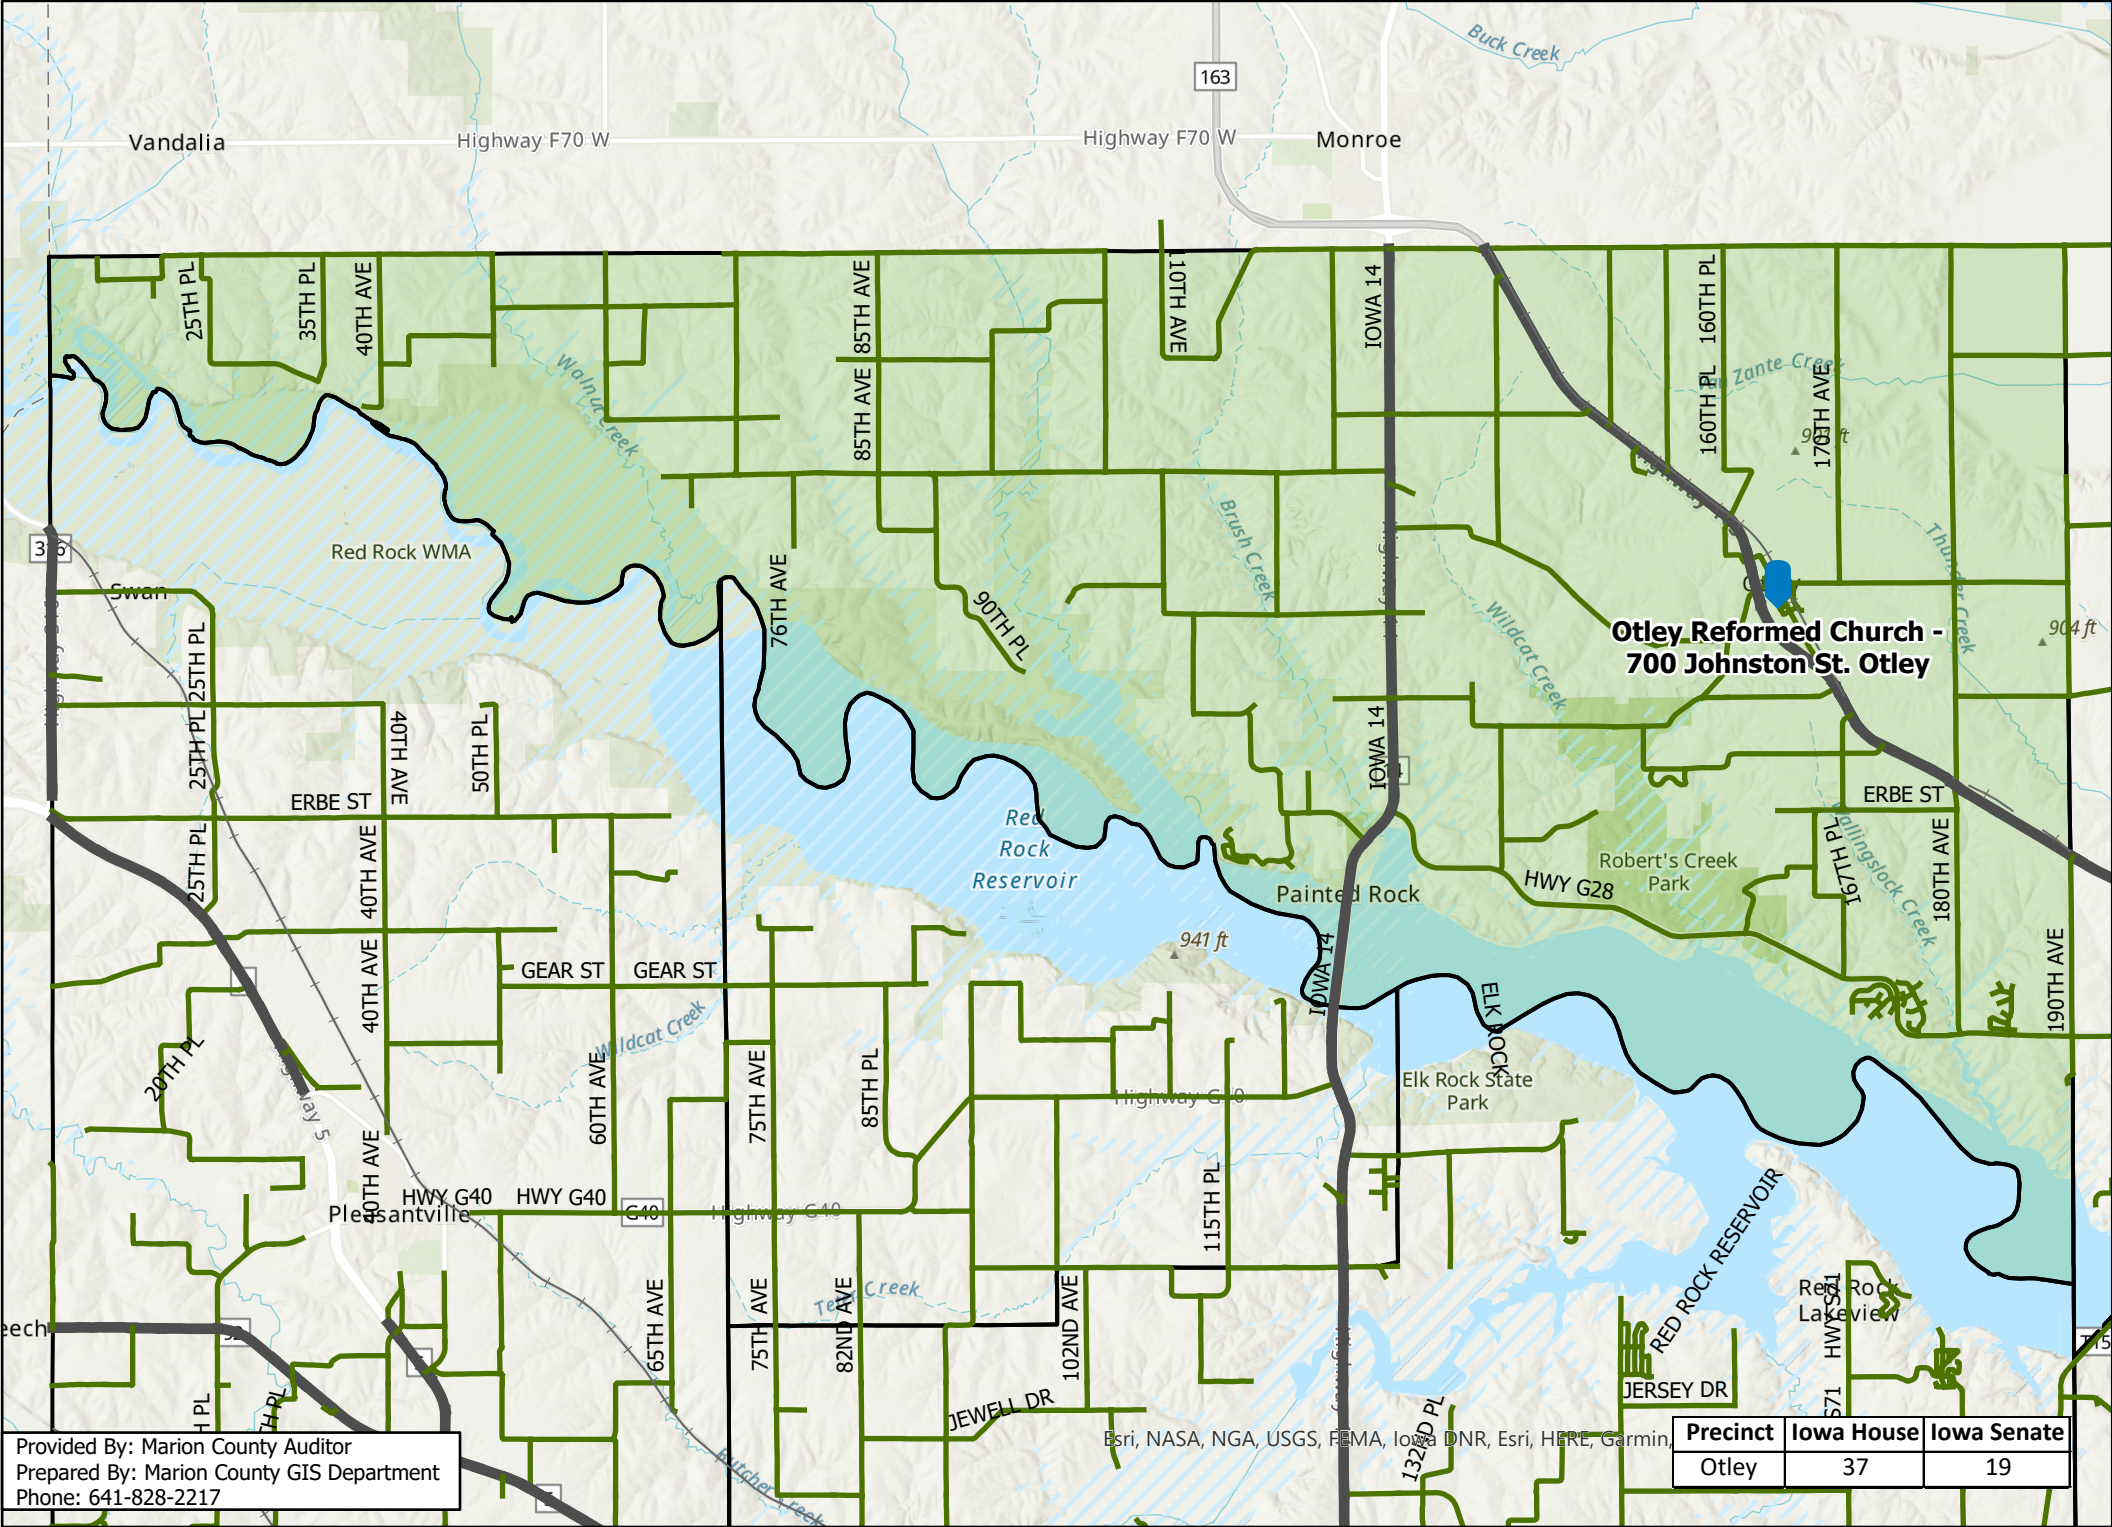

# Marion County, Iowa Otley Voting Location

**Otley Reformed Church -  
700 Johnston St. Otley**

Provided By: Marion County Auditor  
 Prepared By: Marion County GIS Department  
 Phone: 641-828-2217

Esri, NASA, NGA, USGS, FEMA, Iowa DNR, Esri, HERE, Garmin

Precinct	Iowa House	Iowa Senate
Otley	37	19