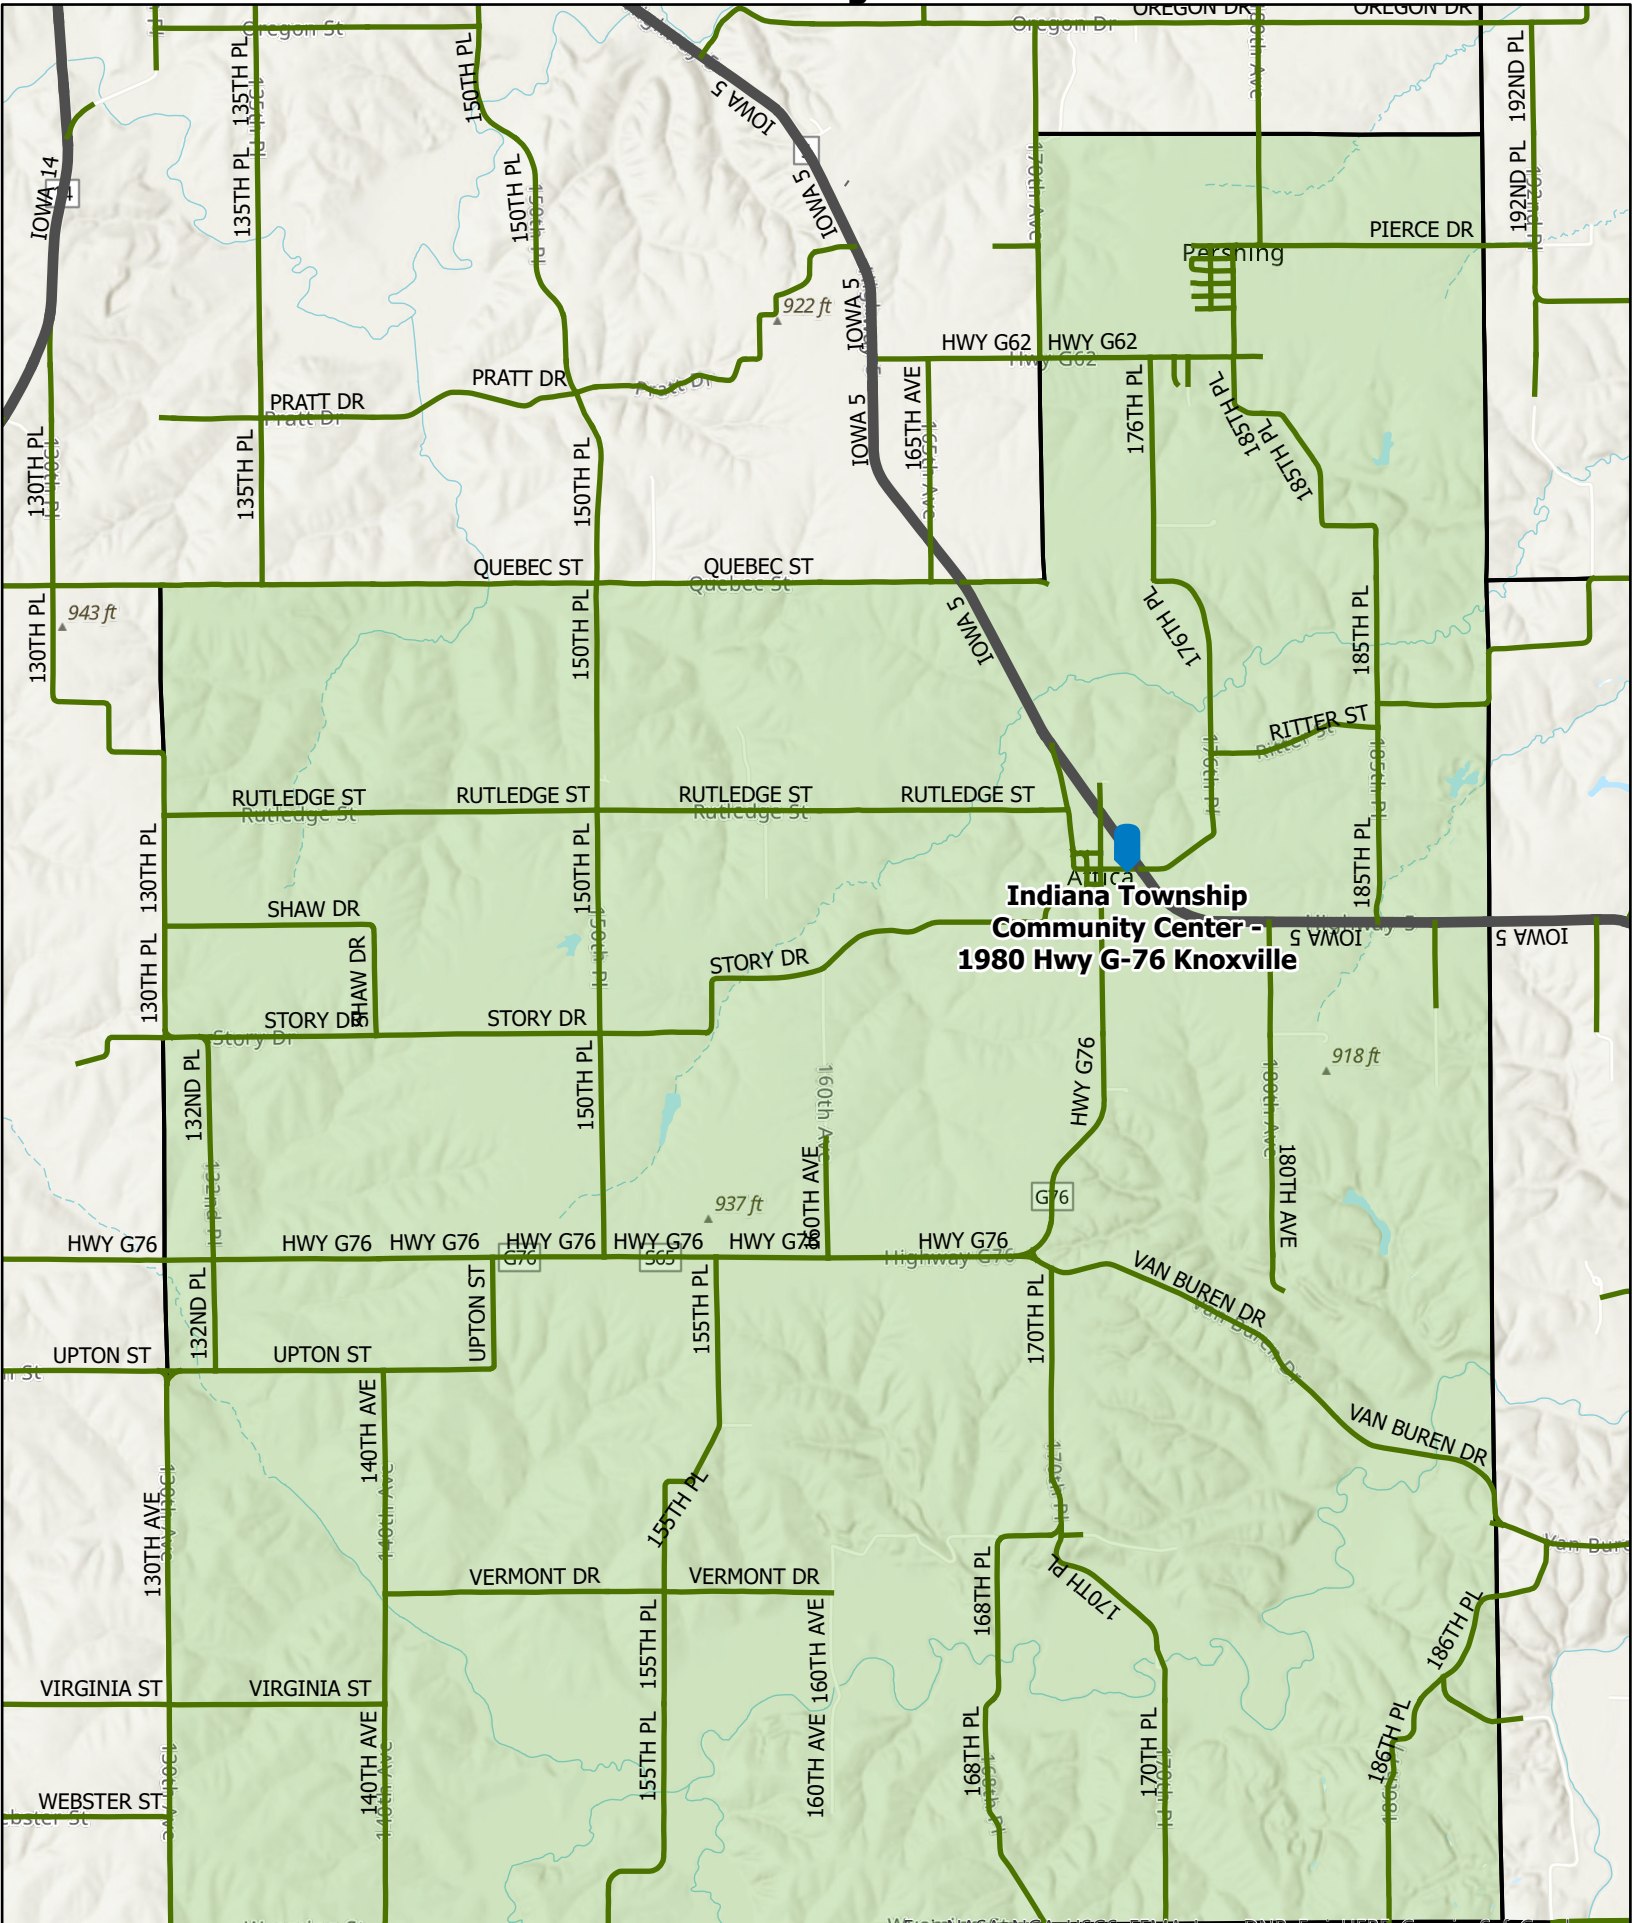

Marion County, Iowa Indiana Voting Location

**Indiana Township
Community Center -
1980 Hwy G-76 Knoxville**

Provided By: Marion County Auditor
Prepared By: Marion County GIS Department
Phone: 641-828-2217

Webster, NASA, NGA, USGS, FEMA, Iowa DNR, Esri, HERE, Garmin, SafeGraph, GeoTechnologies,

Precinct	Iowa House	Iowa Senate
Indiana	37	19