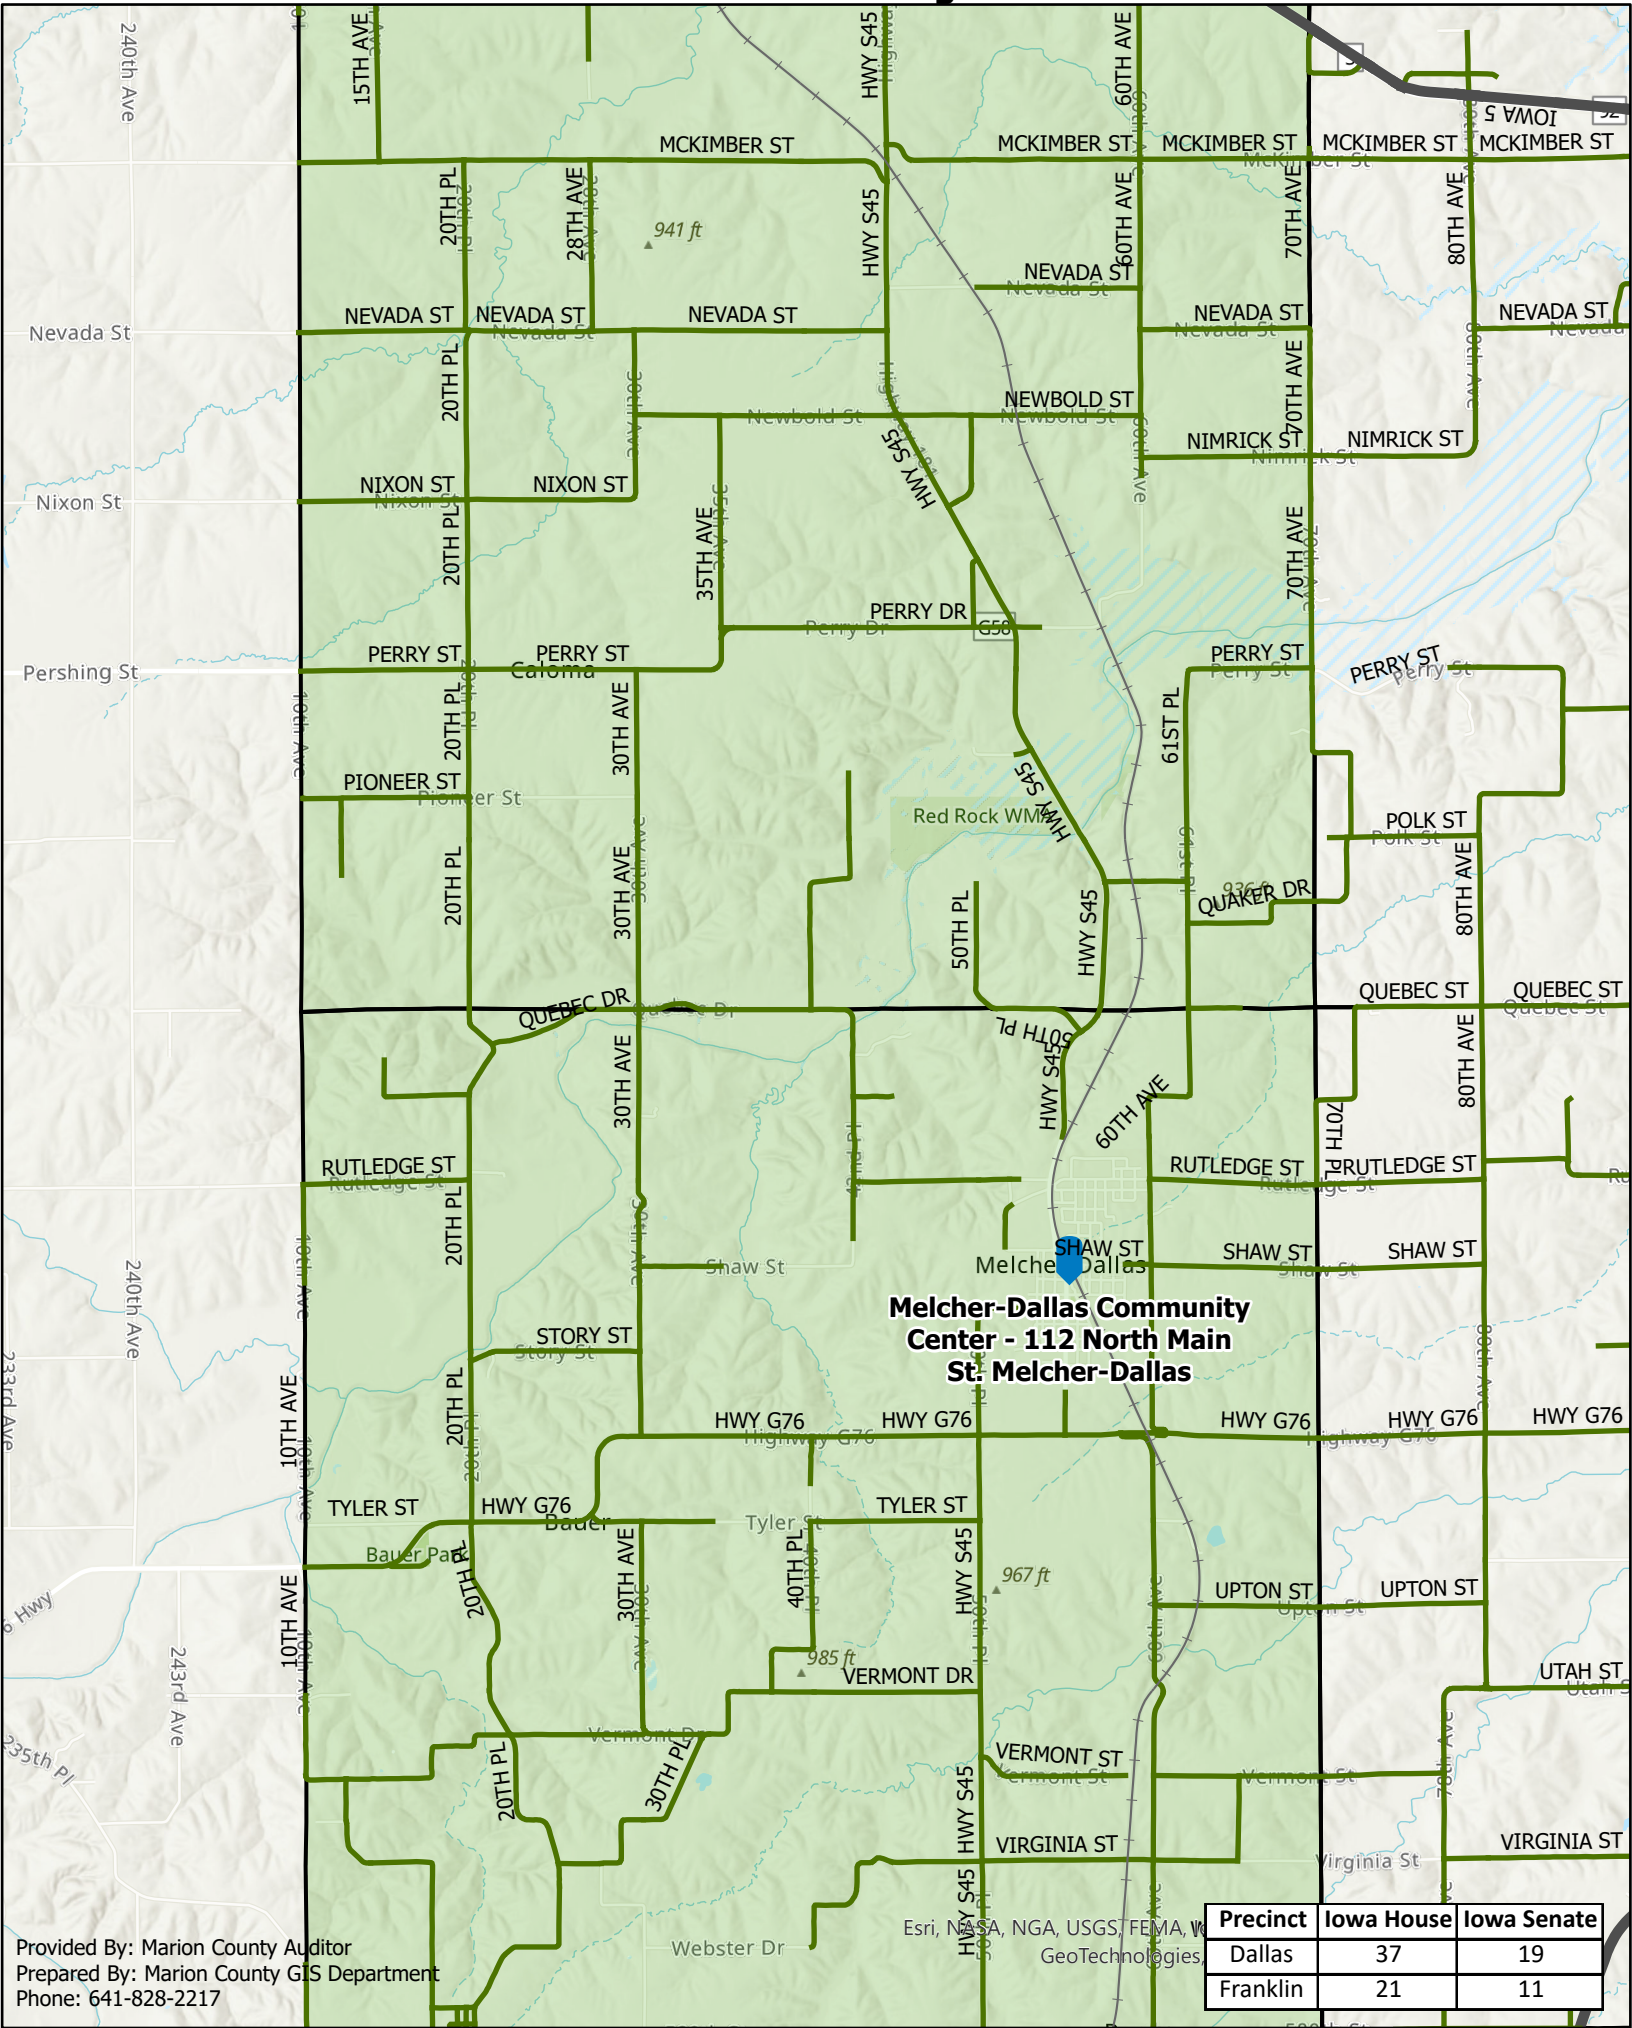

# Marion County, Iowa

## Dallas & Franklin Voting Location

**Melcher-Dallas Community Center - 112 North Main St. Melcher-Dallas**

Precinct	Iowa House	Iowa Senate
Dallas	37	19
Franklin	21	11