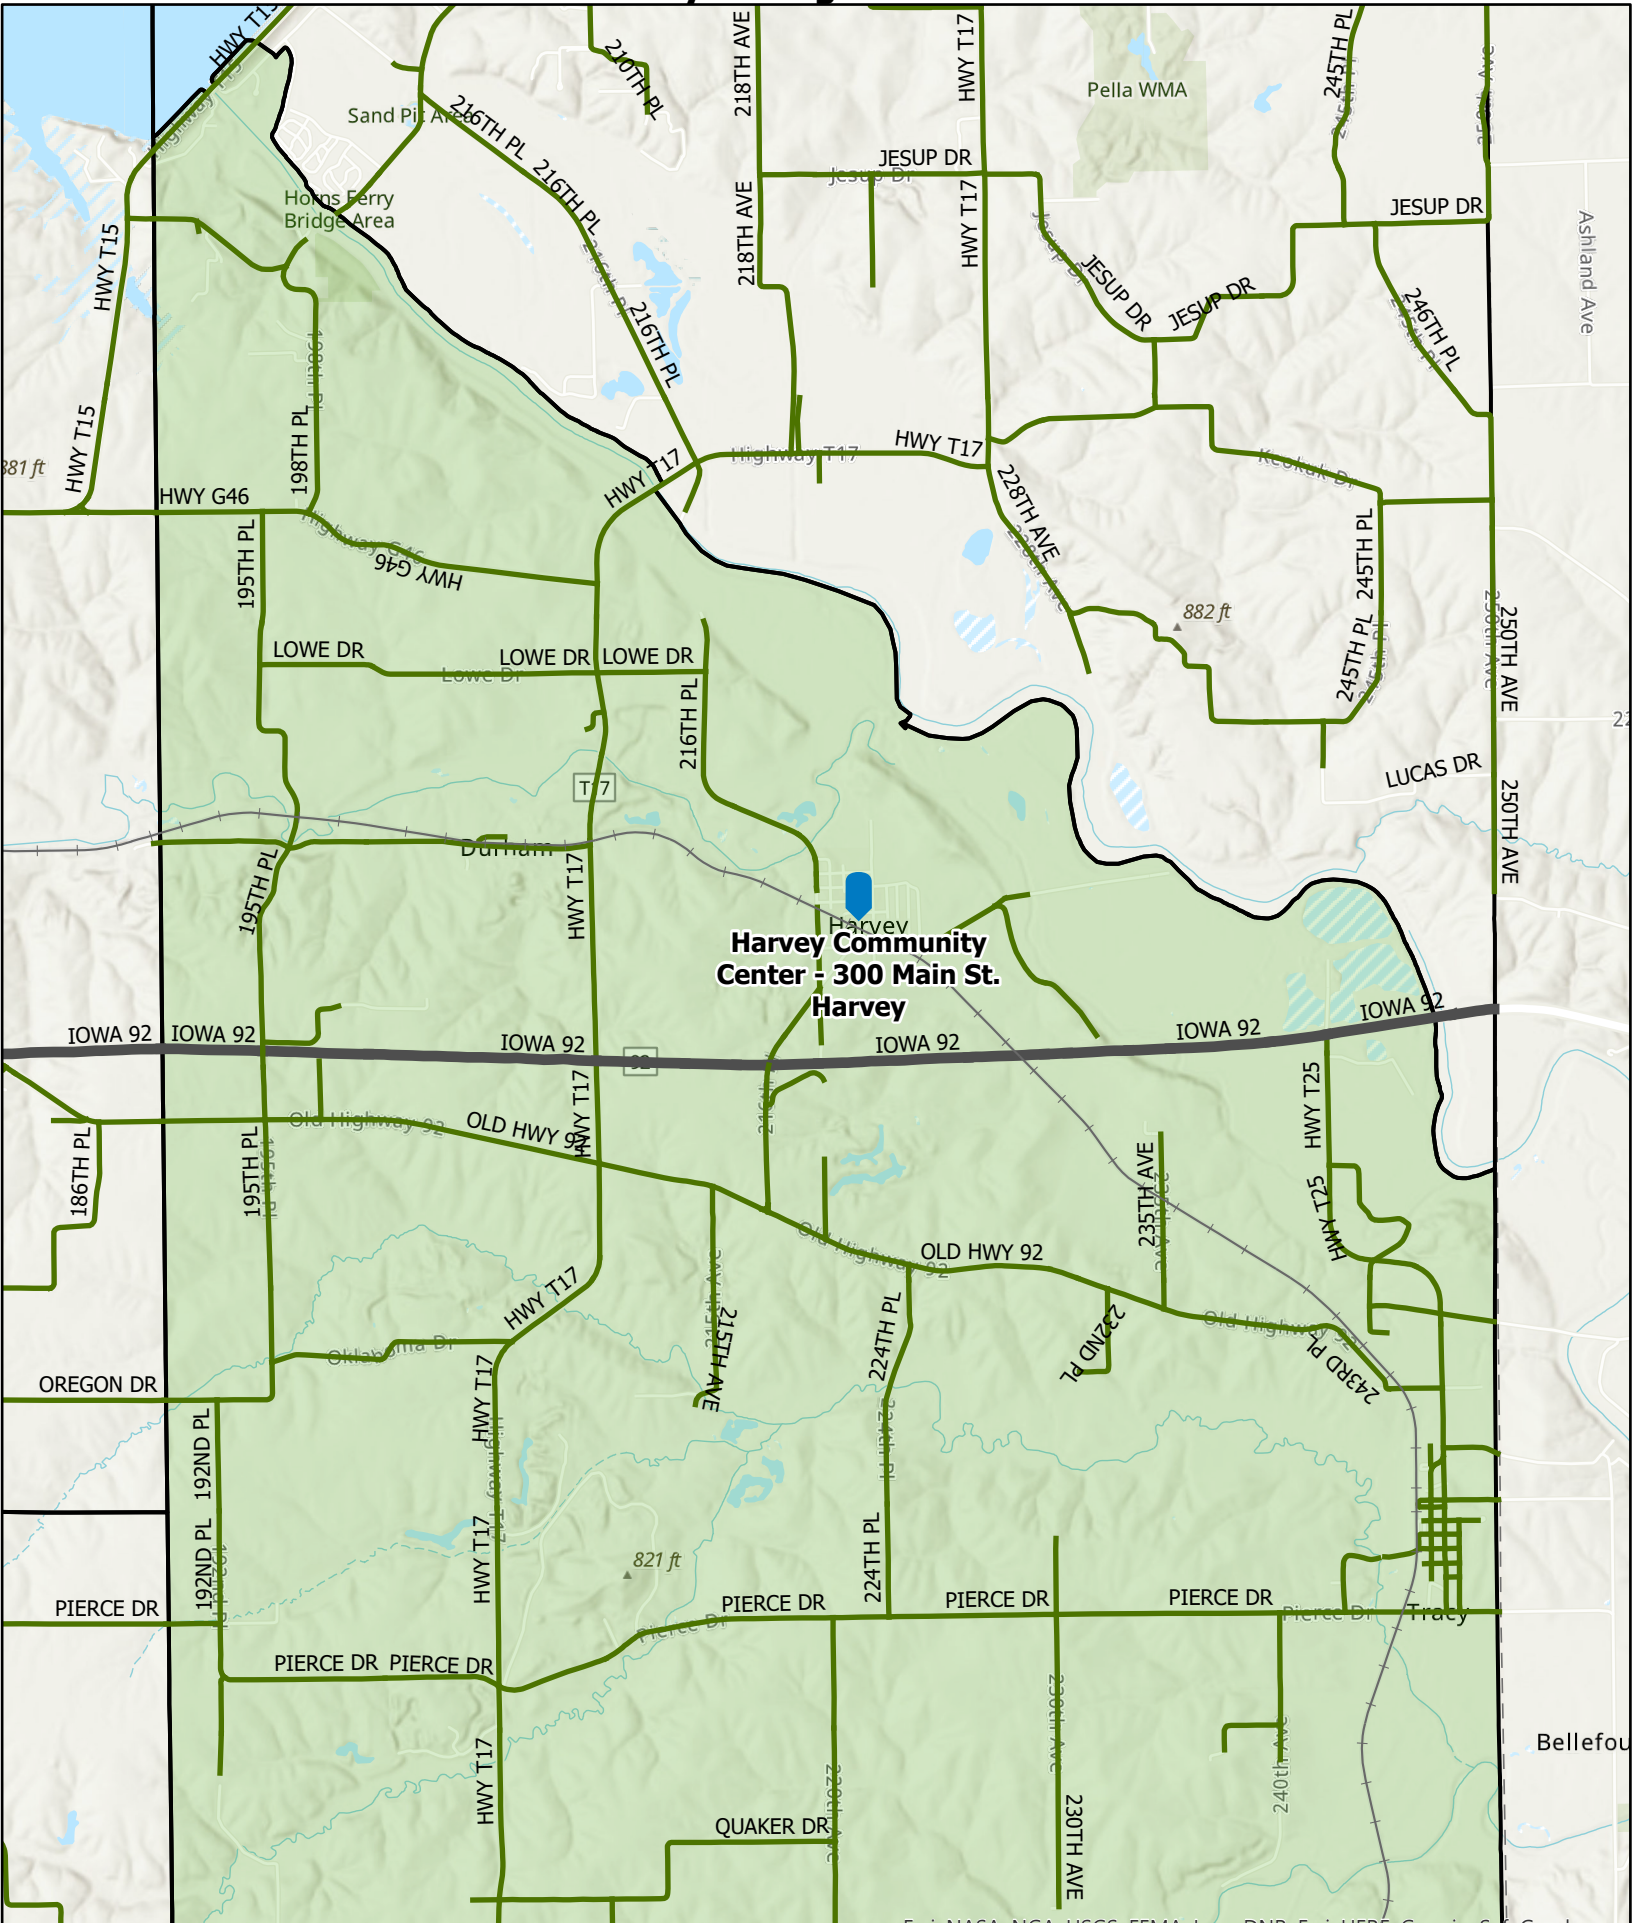

# Marion County, Iowa Clay Voting Location

**Harvey Community Center - 300 Main St.**  
**Harvey**

Provided By: Marion County Auditor  
Prepared By: Marion County GIS Department  
Phone: 641-828-2217

Esri, NASA, NGA, USGS, FEMA, Iowa DNR, Esri, HERE, Garmin, SafeGraph, GeoTechnologies.

Precinct	Iowa House	Iowa Senate
Clay	37	19