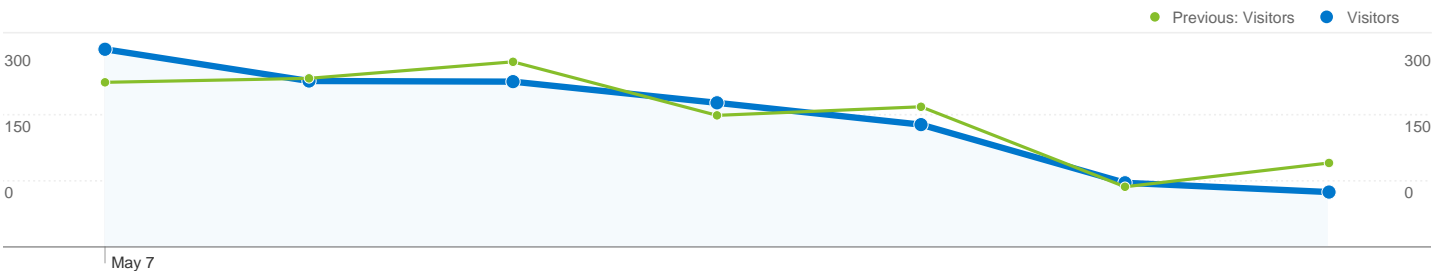

Site Usage

1,558 Visits

Previous: 1,615 (-3.53%)

58.73% Bounce Rate

Previous: 57.09% (2.87%)

3,182 Pageviews

Previous: 3,356 (-5.18%)

00:01:23 Avg. Time on Site

Previous: 00:01:25 (-2.63%)

2.04 Pages/Visit

Previous: 2.08 (-1.72%)

62.77% % New Visits

Previous: 58.39% (7.51%)

Visitors Overview

Visitors
1,283

Map Overlay

Visitors Overview

May 7, 2012 - May 13, 2012

Comparing to: Apr 30, 2012 - May 6, 2012

1,283 people visited this site

1,558 Visits
Previous: 1,615 (-3.53%)

1,283 Absolute Unique Visitors
Previous: 1,297 (-1.08%)

Traffic Sources Overview

May 7, 2012 - May 13, 2012

Comparing to: Apr 30, 2012 - May 6, 2012

All traffic sources sent a total of 1,558 visits

11.81% Direct Traffic

Previous: 8.92% (32.45%)

8.66% Referring Sites