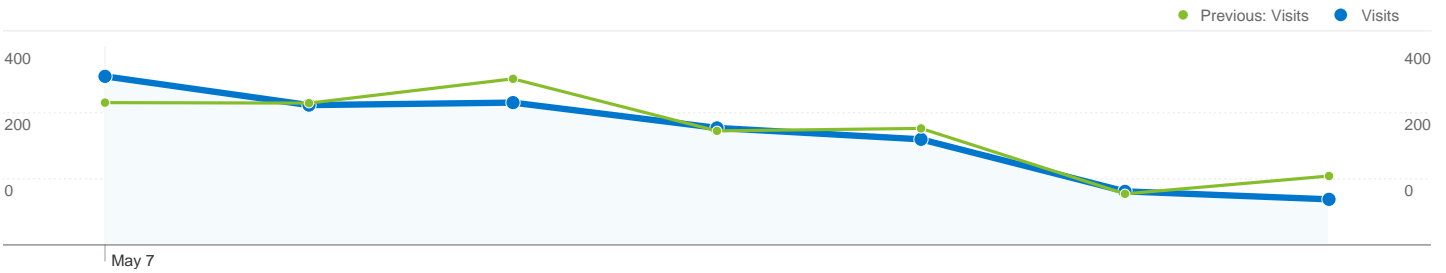

Visitors Overview

May 7, 2012 - May 13, 2012

Comparing to: Apr 30, 2012 - May 6, 2012

1,283 people visited this site

1,558 Visits
Previous: 1,615 (-3.53%)

1,283 Absolute Unique Visitors
Previous: 1,297 (-1.08%)

3,182 Pageviews
Previous: 3,356 (-5.18%)

2.04 Average Pageviews
Previous: 2.08 (-1.72%)

00:01:23 Time on Site
Previous: 00:01:25 (-2.63%)

58.73% Bounce Rate
Previous: 57.09% (2.87%)

62.77% New Visits
Previous: 58.39% (7.51%)

Technical Profile

Browser	Visits	% visits
Internet Explorer		
May 7, 2012 - May 13, 2012	938	60.21%
Apr 30, 2012 - May 6, 2012	923	57.15%
% Change	1.63%	5.34%
Firefox		
May 7, 2012 - May 13, 2012	172	11.04%
Apr 30, 2012 - May 6, 2012	203	12.57%
% Change	-15.27%	-12.17%

Traffic Sources Overview

May 7, 2012 - May 13, 2012

Comparing to: Apr 30, 2012 - May 6, 2012

All traffic sources sent a total of 1,558 visits

11.81% Direct Traffic

Previous: 8.92% (32.45%)

8.66% Referring Sites