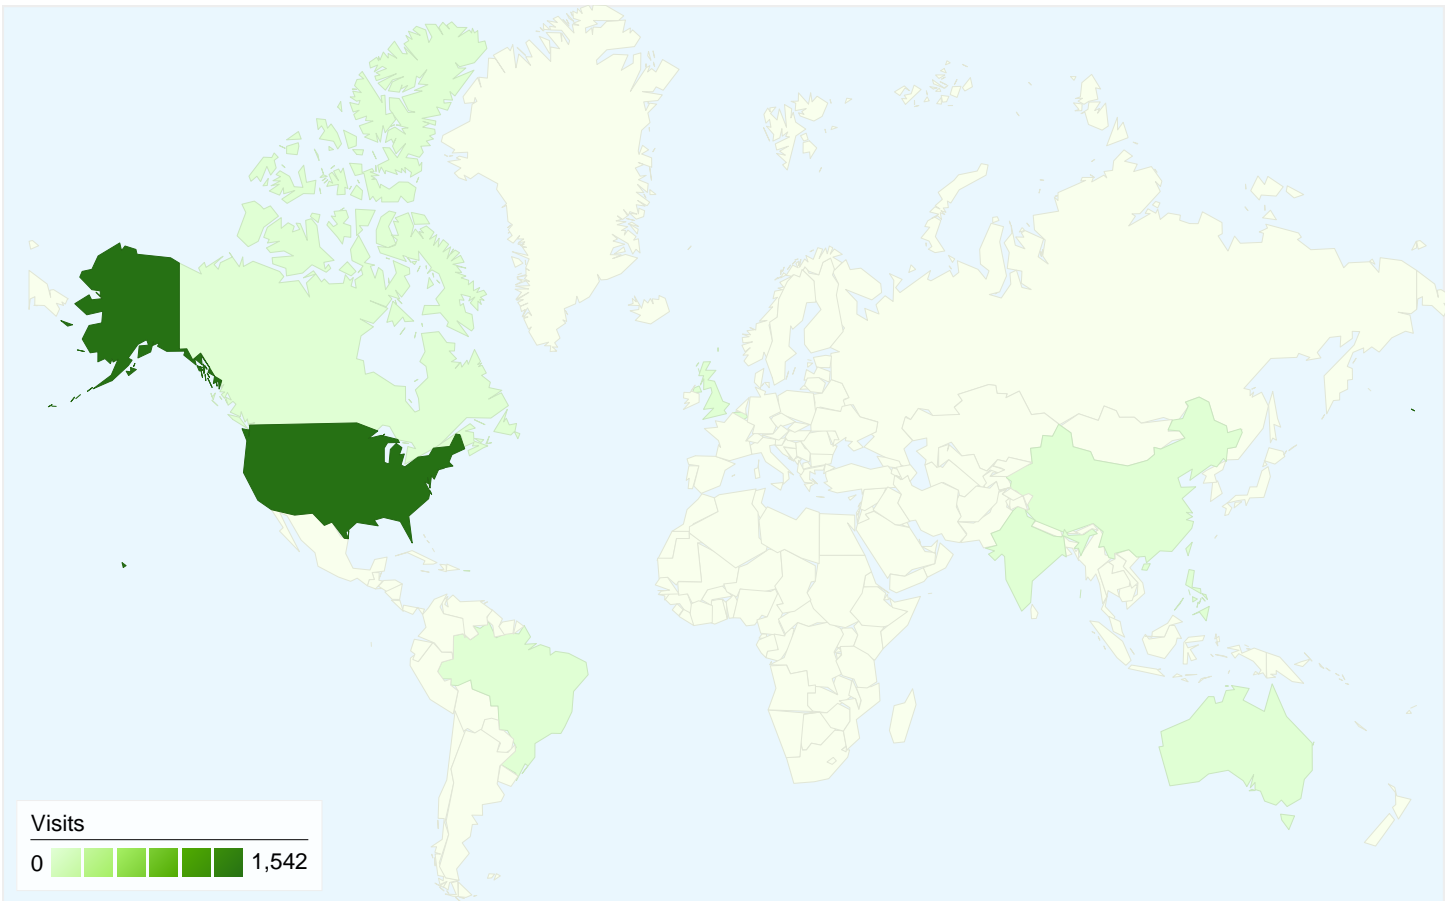

Visitors Overview

May 7, 2012 - May 13, 2012

Comparing to: Apr 30, 2012 - May 6, 2012

1,283 people visited this site

1,558 Visits
Previous: 1,615 (-3.53%)

1,283 Absolute Unique Visitors
Previous: 1,297 (-1.08%)

Traffic Sources Overview

May 7, 2012 - May 13, 2012

Comparing to: Apr 30, 2012 - May 6, 2012

All traffic sources sent a total of 1,558 visits

11.81% Direct Traffic

Previous: 8.92% (32.45%)

8.66% Referring Sites

Previous: 7.74% (11.95%)

79.53% Search Engines

Previous: 83.34% (-4.58%)

- Search Engines**
1,239.00 (79.53%)
- Direct Traffic**
184.00 (11.81%)
- Referring Sites**
135.00 (8.66%)

Top Traffic Sources

Sources	Visits	% visits
google (organic)		
May 7, 2012 - May 13, 2012	935	60.01%
Apr 30, 2012 - May 6, 2012	1,048	64.89%
% Change	-10.78%	-7.52%
(direct) ((none))		
May 7, 2012 - May 13, 2012	184	11.81%
Apr 30, 2012 - May 6, 2012	144	8.92%
% Change	27.78%	32.45%
bing (organic)		
May 7, 2012 - May 13, 2012	178	11.42%
Apr 30, 2012 - May 6, 2012	158	9.78%
% Change	12.66%	16.78%
yahoo (organic)		
May 7, 2012 - May 13, 2012	88	5.65%
Apr 30, 2012 - May 6, 2012	90	5.57%
% Change	-2.22%	1.36%
beacon.schneidercorp.com (referral)		

May 7, 2012 - May 13, 2012	24	1.54%
Apr 30, 2012 - May 6, 2012	20	1.24%
% Change	20.00%	24.39%

May 7, 2012 - May 13, 2012	20	1.61%
Apr 30, 2012 - May 6, 2012	15	1.11%
% Change	33.33%	44.85%

1,558 visits came from 12 countries/territories