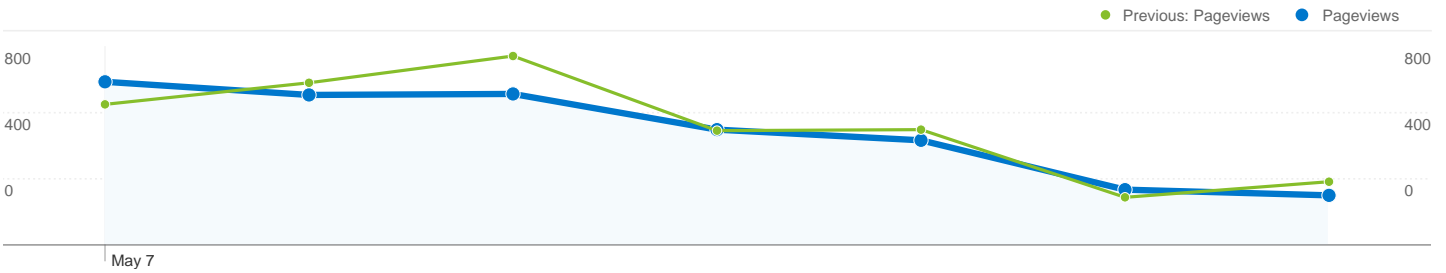

Pages on this site were viewed a total of 3,182 times

3,182 Pageviews

Previous: 3,356 (-5.18%)

2,614 Unique Views

Previous: 2,745 (-4.77%)

58.73% Bounce Rate

Previous: 57.09% (2.87%)

Top Content

Pages	Pageviews	% Pageviews
/index.html		
May 7, 2012 - May 13, 2012	449	14.11%
Apr 30, 2012 - May 6, 2012	433	12.90%
% Change	3.70%	9.37%
/offices/assessor/index.htm		
May 7, 2012 - May 13, 2012	362	11.38%
Apr 30, 2012 - May 6, 2012	442	13.17%
% Change	-18.10%	-13.62%
/offices/sheriff/index.htm		
May 7, 2012 - May 13, 2012	318	9.99%
Apr 30, 2012 - May 6, 2012	270	8.05%
% Change	17.78%	24.22%
/realestatemain.htm		
May 7, 2012 - May 13, 2012	297	9.33%
Apr 30, 2012 - May 6, 2012	361	10.76%
% Change	-17.73%	-13.23%
/offices/gis/gismaps.htm