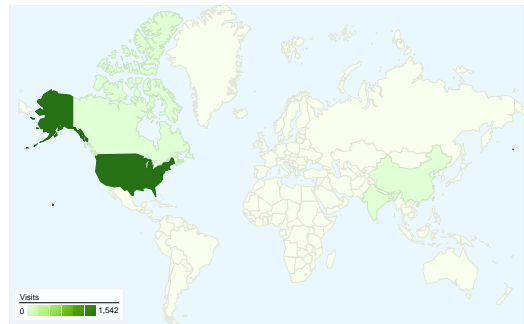

Previous: 00:01:25 (-2.63%)

2.04 Pages/Visit

Previous: 2.08 (-1.72%)

62.77% % New Visits

Previous: 58.39% (7.51%)

Visitors Overview

Visitors
1,283

Map Overlay

Visitors Overview

May 7, 2012 - May 13, 2012

Comparing to: Apr 30, 2012 - May 6, 2012

1,283 people visited this site

1,558 Visits
Previous: 1,615 (-3.53%)

1,283 Absolute Unique Visitors
Previous: 1,297 (-1.08%)

Traffic Sources Overview

May 7, 2012 - May 13, 2012

Comparing to: Apr 30, 2012 - May 6, 2012

All traffic sources sent a total of 1,558 visits

11.81% Direct Traffic

Previous: 8.92% (32.45%)

8.66% Referring Sites

May 7, 2012 - May 13, 2012	24	1.54%
Apr 30, 2012 - May 6, 2012	20	1.24%
% Change	20.00%	24.39%

May 7, 2012 - May 13, 2012	20	1.61%
Apr 30, 2012 - May 6, 2012	15	1.11%
% Change	33.33%	44.85%

1,558 visits came from 12 countries/territories