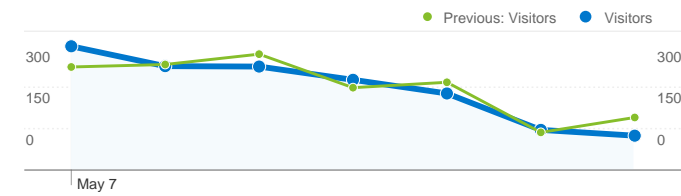

Site Usage

1,558 Visits

Previous: 1,615 (-3.53%)

58.73% Bounce Rate

Previous: 57.09% (2.87%)

3,182 Pageviews

Previous: 3,356 (-5.18%)

00:01:23 Avg. Time on Site

Previous: 00:01:25 (-2.63%)

2.04 Pages/Visit

Previous: 2.08 (-1.72%)

62.77% % New Visits

Previous: 58.39% (7.51%)

Visitors Overview

Visitors
1,283

Map Overlay

Visitors Overview

May 7, 2012 - May 13, 2012

Comparing to: Apr 30, 2012 - May 6, 2012

1,283 people visited this site

1,558 Visits
Previous: 1,615 (-3.53%)

1,283 Absolute Unique Visitors
Previous: 1,297 (-1.08%)

1 - 10 of 12

Pages on this site were viewed a total of 3,182 times

3,182 Pageviews

Previous: 3,356 (-5.18%)

2,614 Unique Views

Previous: 2,745 (-4.77%)

58.73% Bounce Rate

Previous: 57.09% (2.87%)