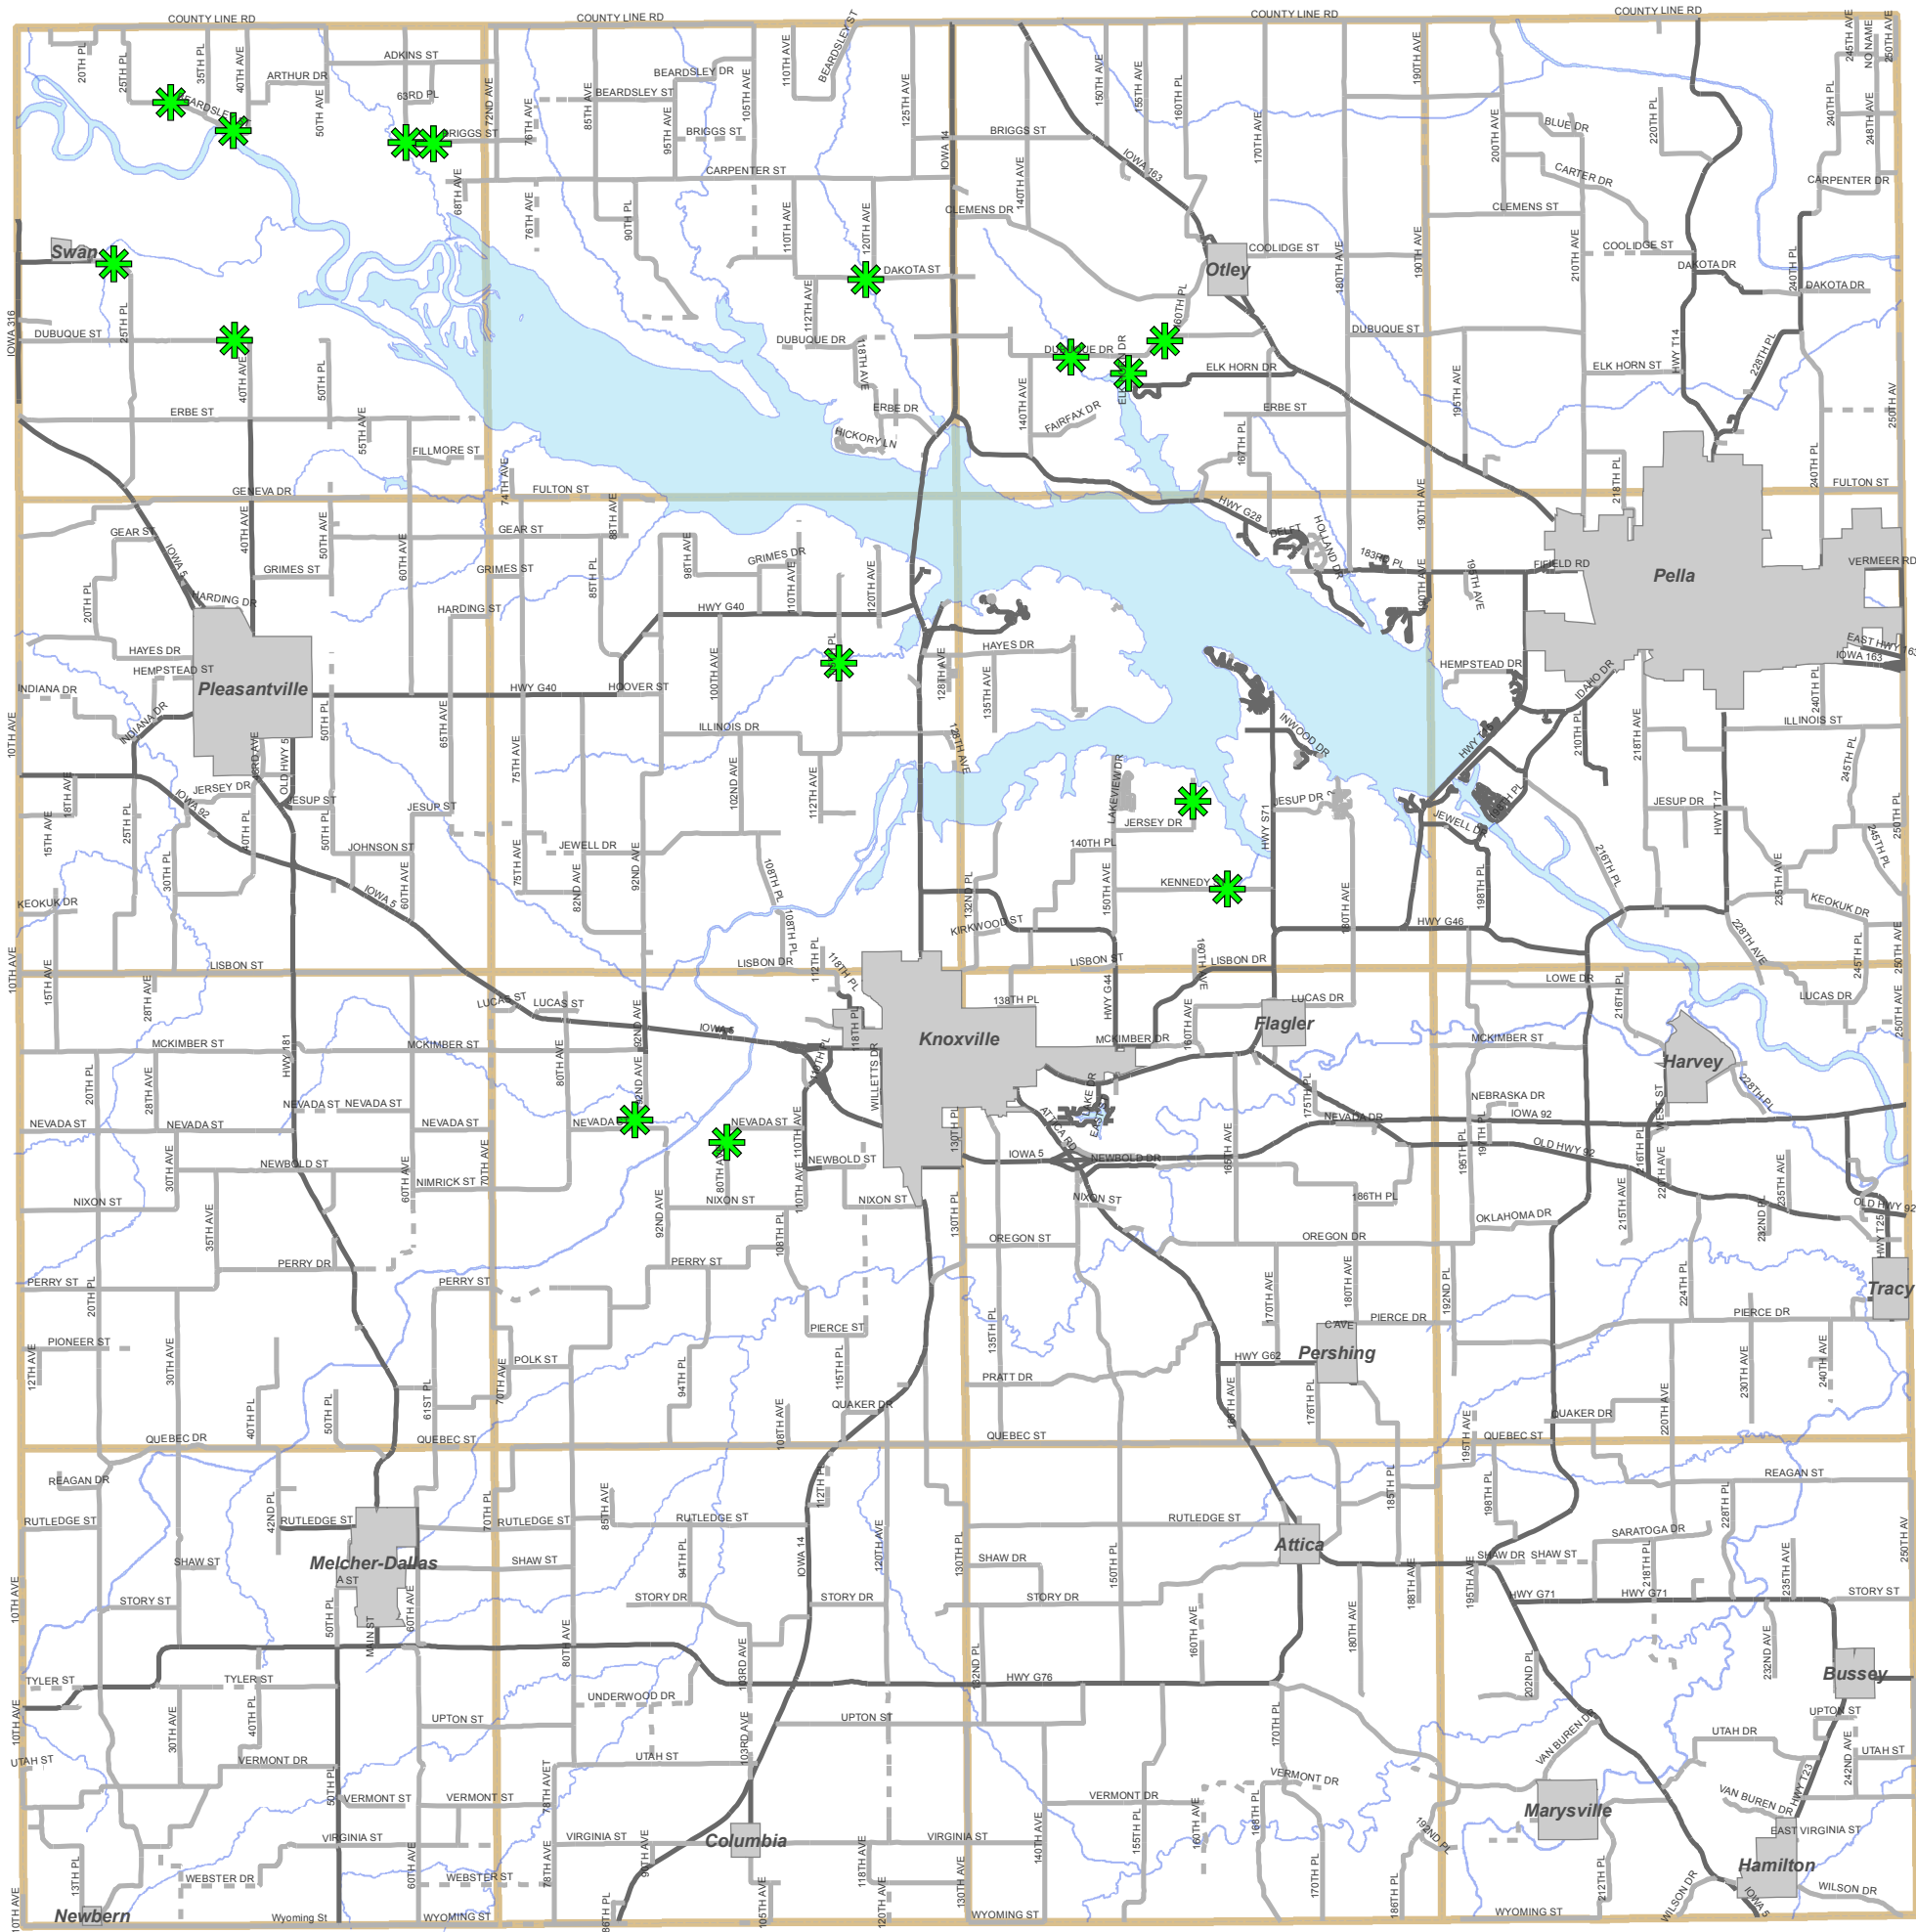

# MARION COUNTY, IOWA

## FLOOD HAZARD LOCATION MAP

7/31/2015  
3:15:29 PM

## FLOOD ROAD CLOSURES

-  Local Flooding Closures (0)
-  Lake Red Rock Closures (15)

Marion County Engineers Office is not liable in any way for any reason to any entity for errors or omissions on this map.