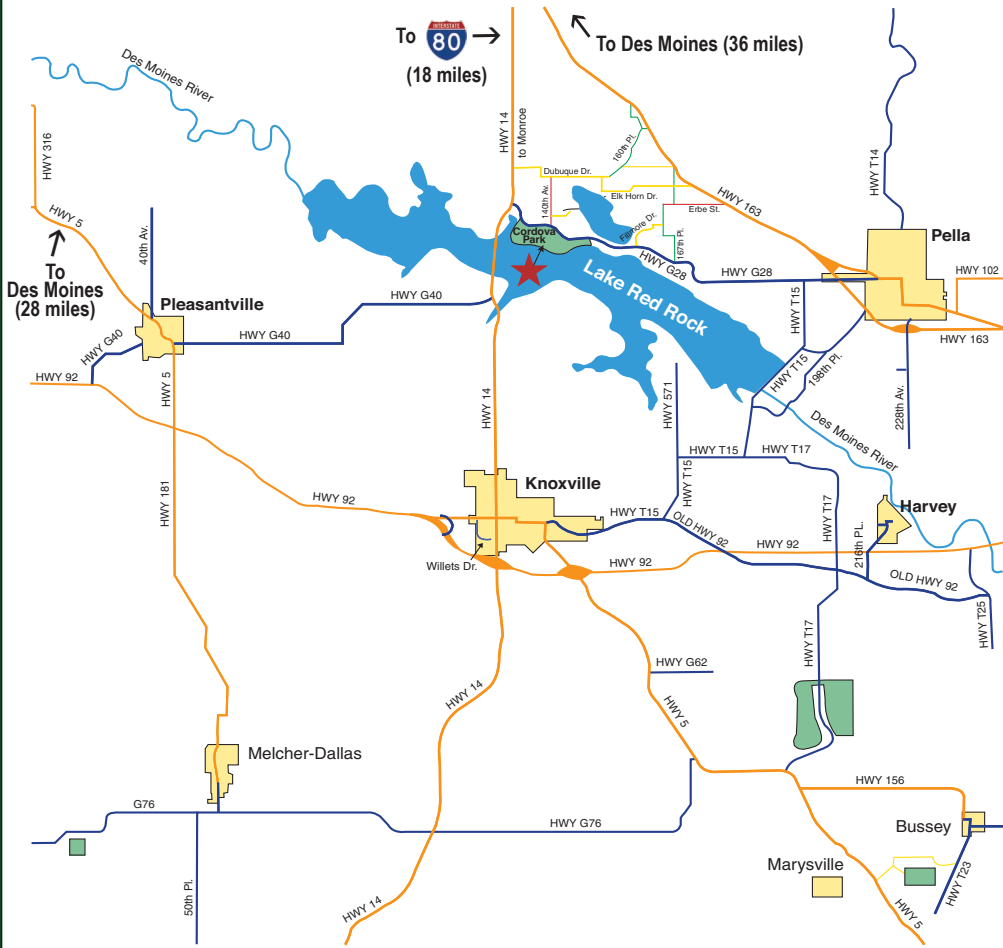

Reservations and policies can be found at www.mycountyparks.com

mycountyparks.com

**Cordova Park
1378 Hwy G28
Otley, IA 50214
641-627-5935
cordovacopark@gmail.com
www.mycountyparks.com**