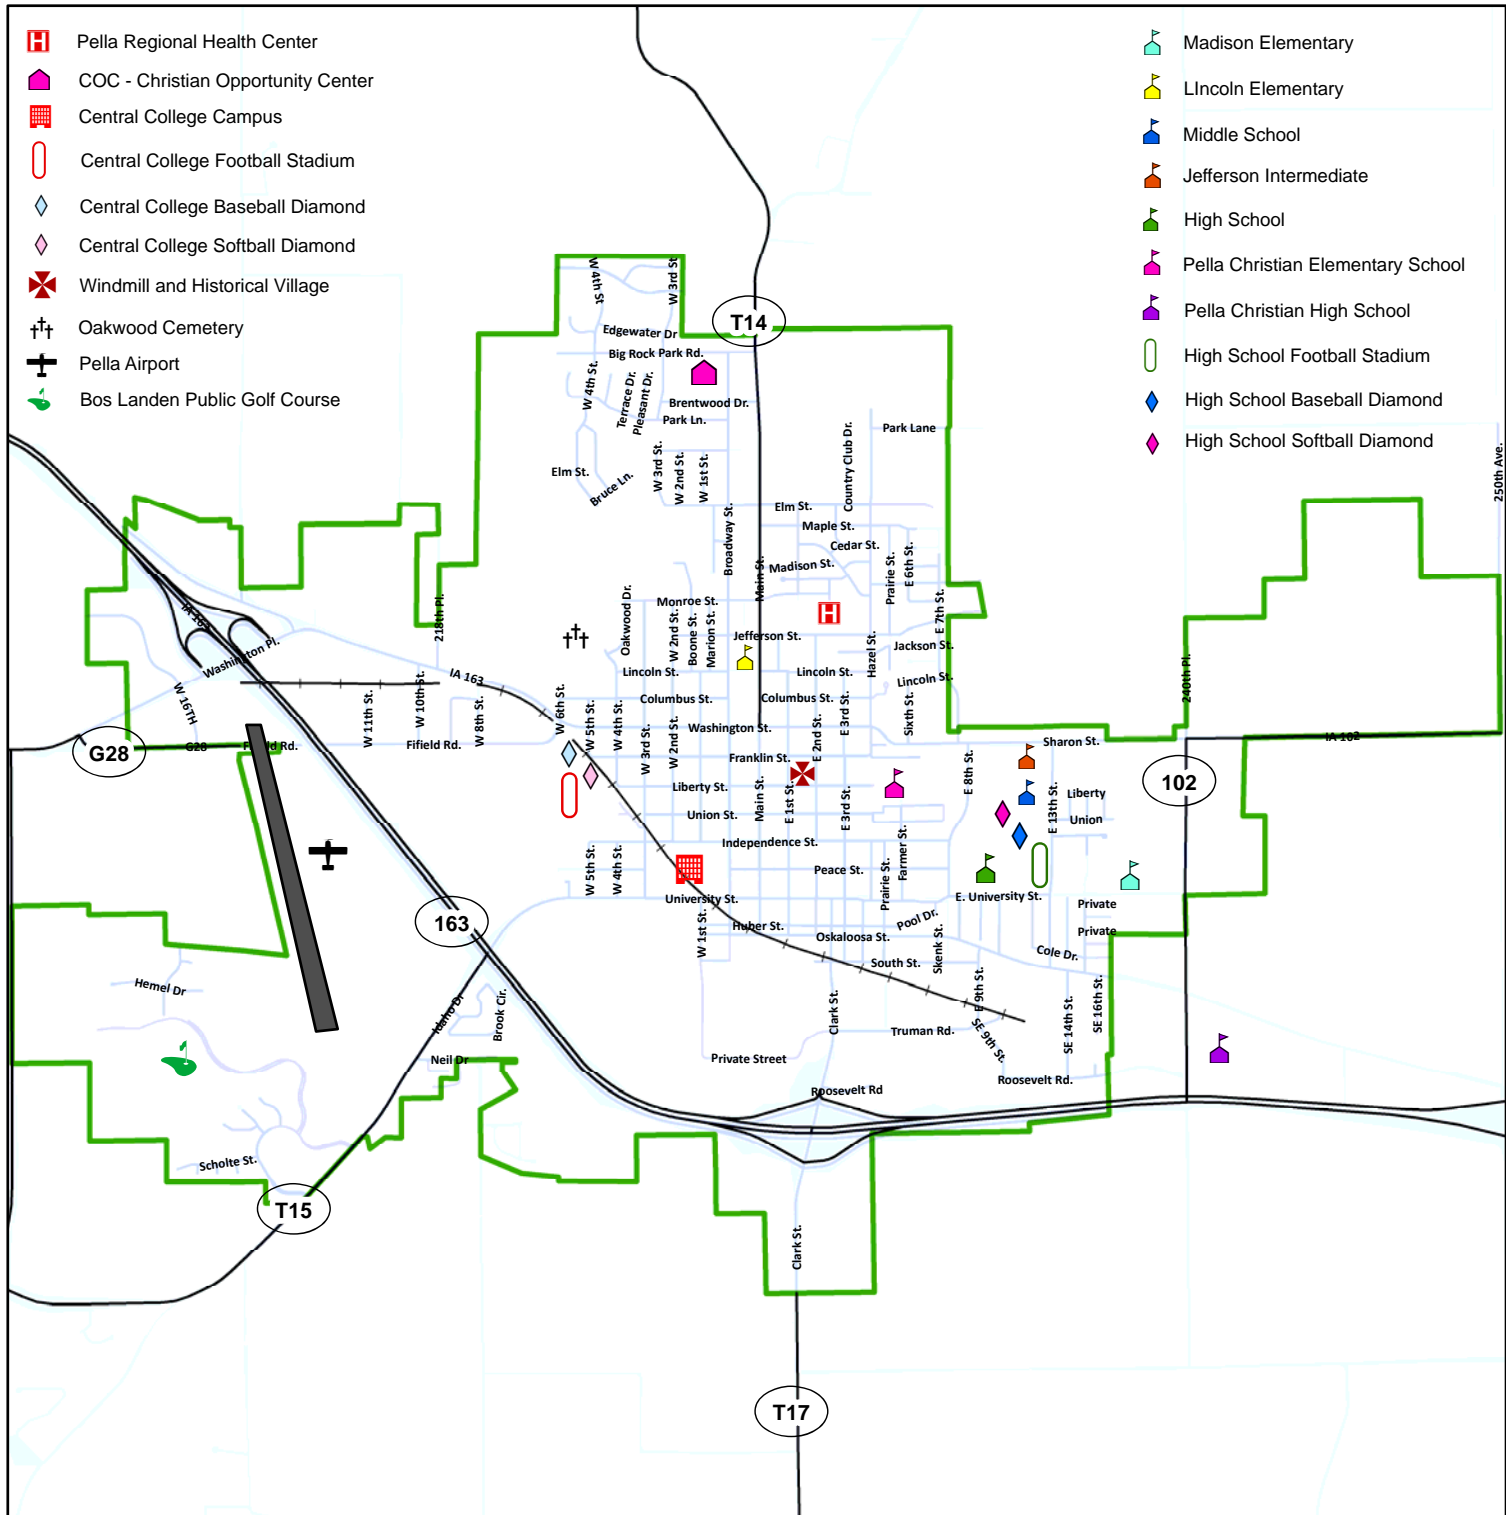

MARION COUNTY, IOWA

City Streets and Highways

City of Pella

- Pella Regional Health Center
- COC - Christian Opportunity Center
- Central College Campus
- Central College Football Stadium
- Central College Baseball Diamond
- Central College Softball Diamond
- Windmill and Historical Village
- Oakwood Cemetery
- Pella Airport
- Bos Landen Public Golf Course

- Madison Elementary
- Lincoln Elementary
- Middle School
- Jefferson Intermediate
- High School
- Pella Christian Elementary School
- Pella Christian High School
- High School Football Stadium
- High School Baseball Diamond
- High School Softball Diamond

To locate specific properties by address or name, go to the Marion Co. Assessor's web site at www.marioncountyia.org