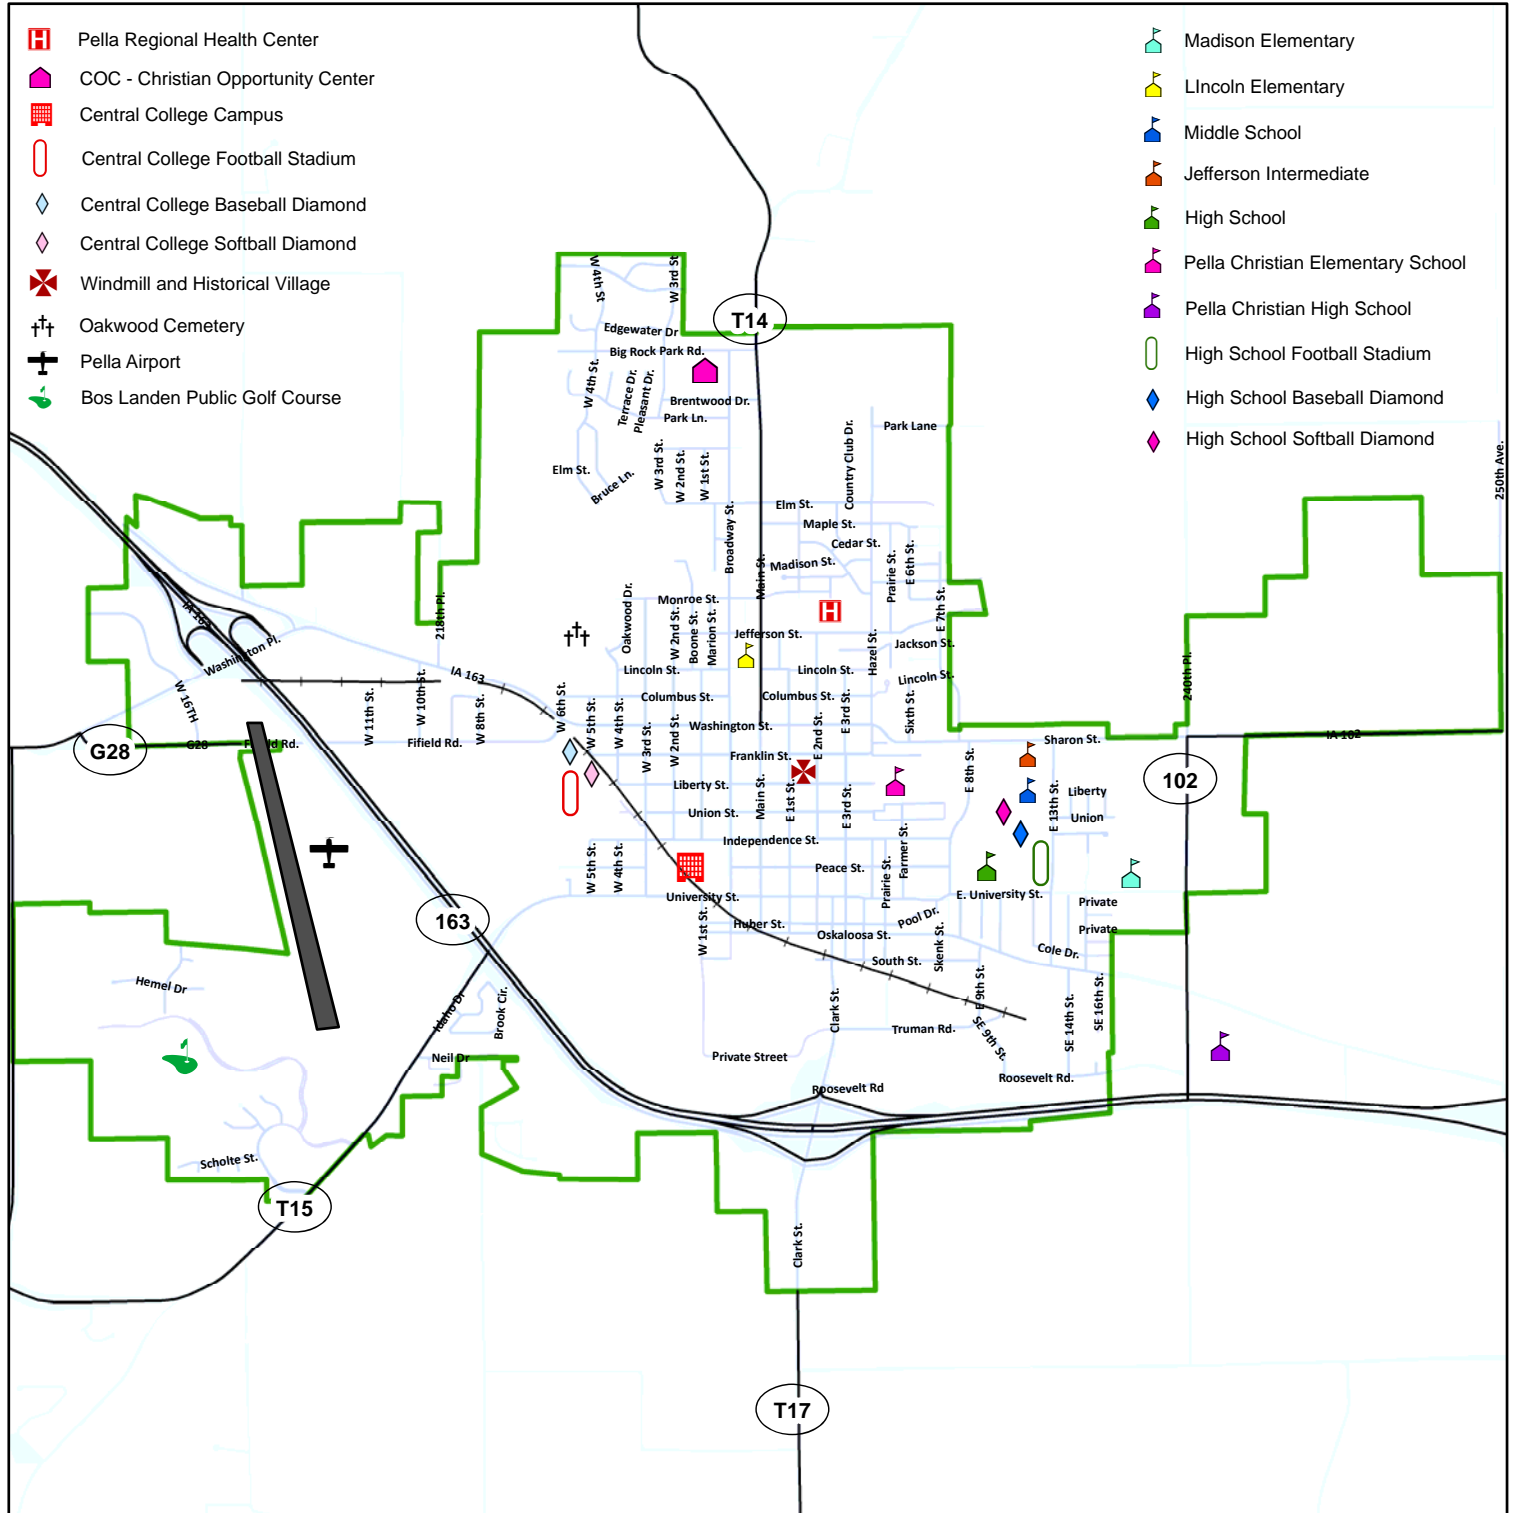

MARION COUNTY, IOWA

City Streets and Highways

City of Pella

To locate specific properties by address or name, go to the Marion Co. Assessor's web site at www.marioncountyia.org

This map was prepared by the Marion County GIS Department, William M. Buttrey, Coordinator wbuttre@co.marion.ia.us