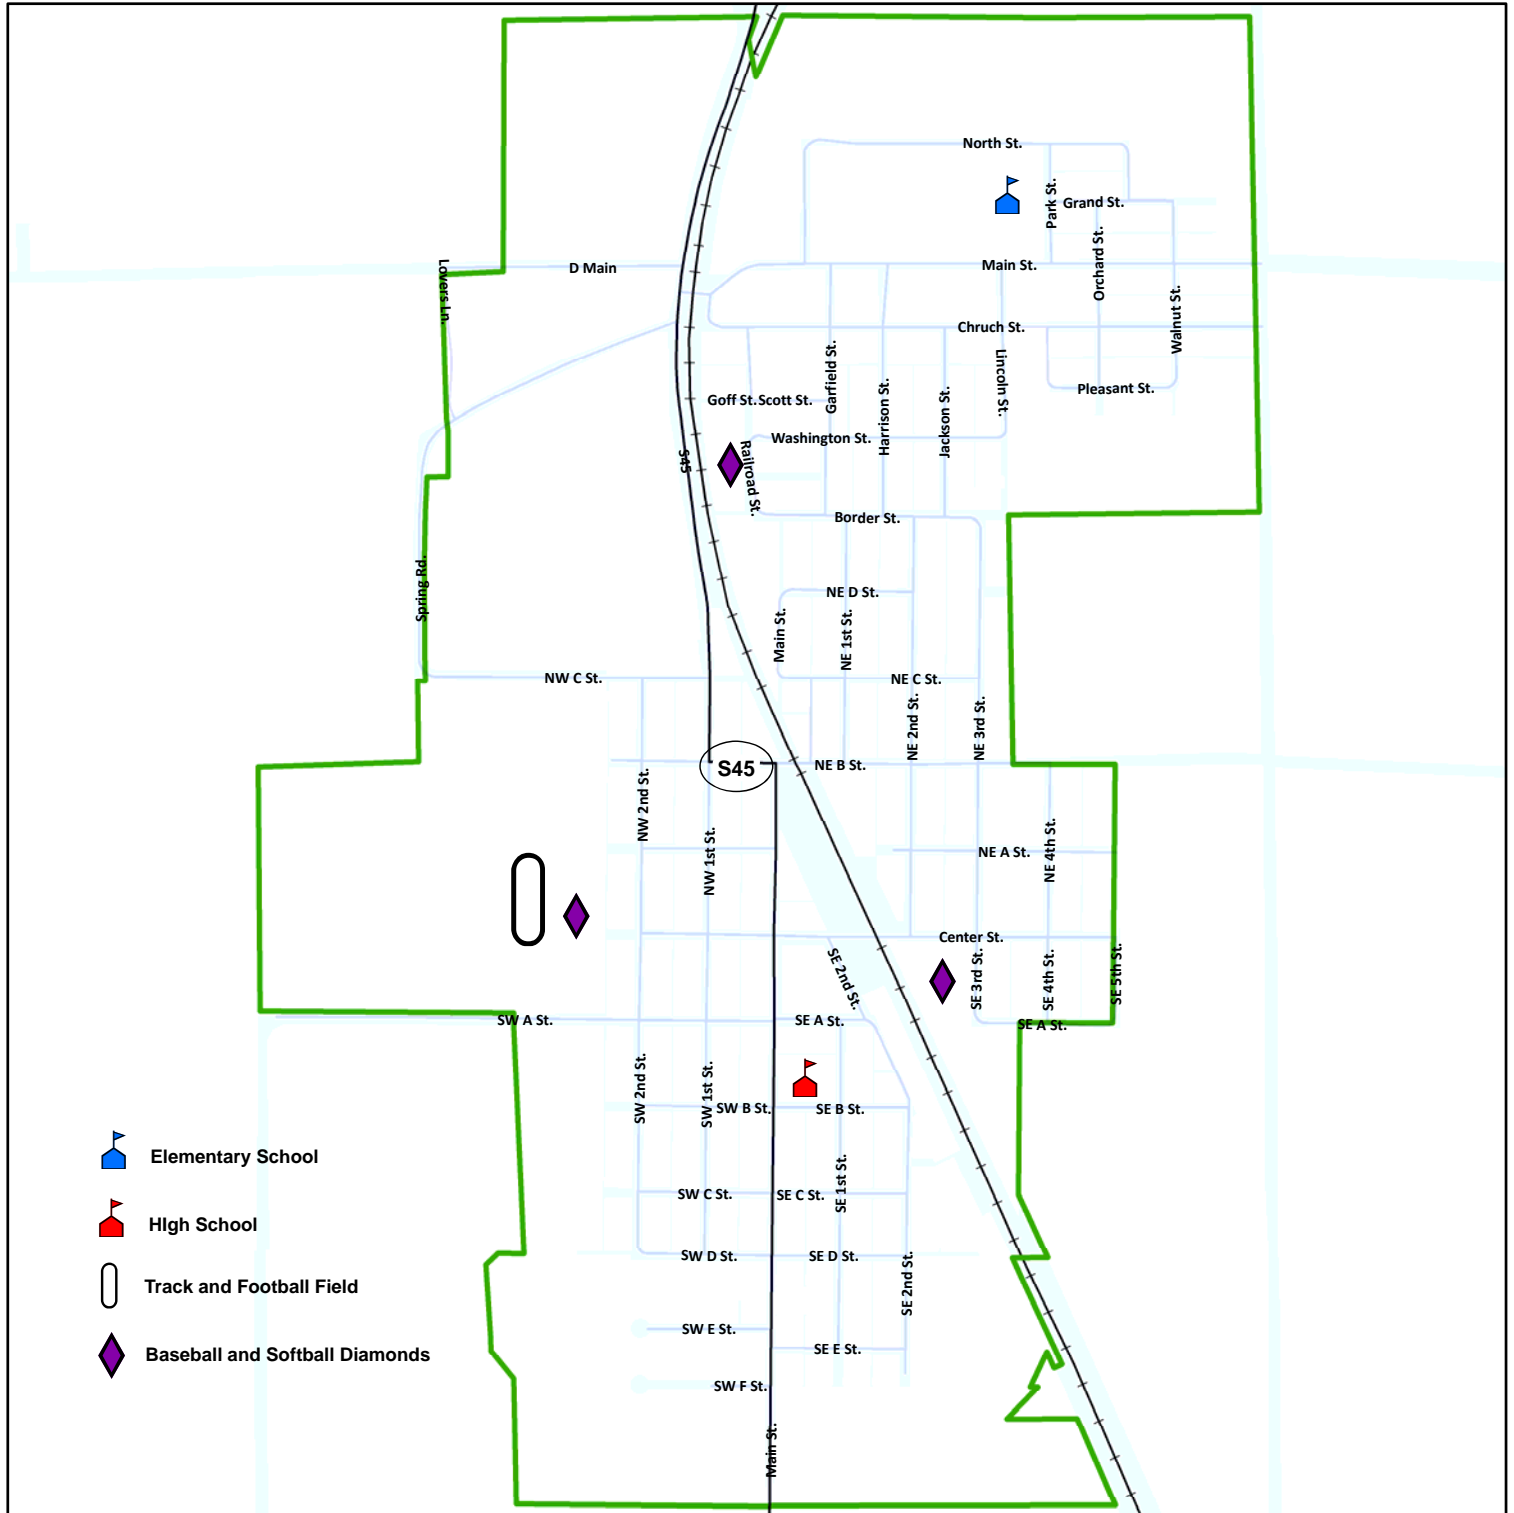

MARION COUNTY, IOWA

City Streets and Highways

City of Melcher-Dallas

To find specific properties by address
 go to the Assessor's web site at
www.marioncountyia.org

This map was prepared by the
 Marion County GIS Department,
 William M. Buttrey, Coordinator
 wbuttre@co.marion.ia.us