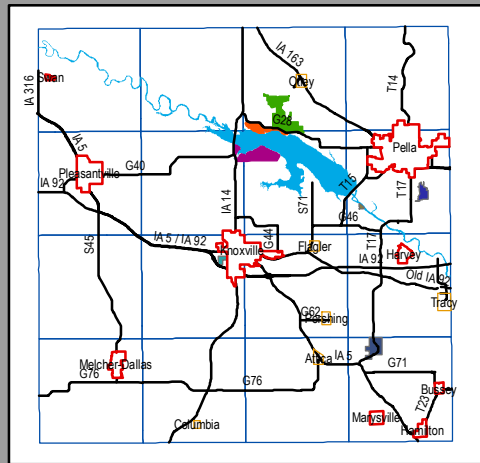

# MARION COUNTY, IOWA

## CORDOVA PARK

1378 Highway G28  
Otley, Iowa 50214

641-627-5935

Cordova Park and all its facilities are under the operational control of the Marion County Conservation Department.

Contact the on-site Park Ranger at the number listed above for information about cabin rates, facilities, and information about special events.