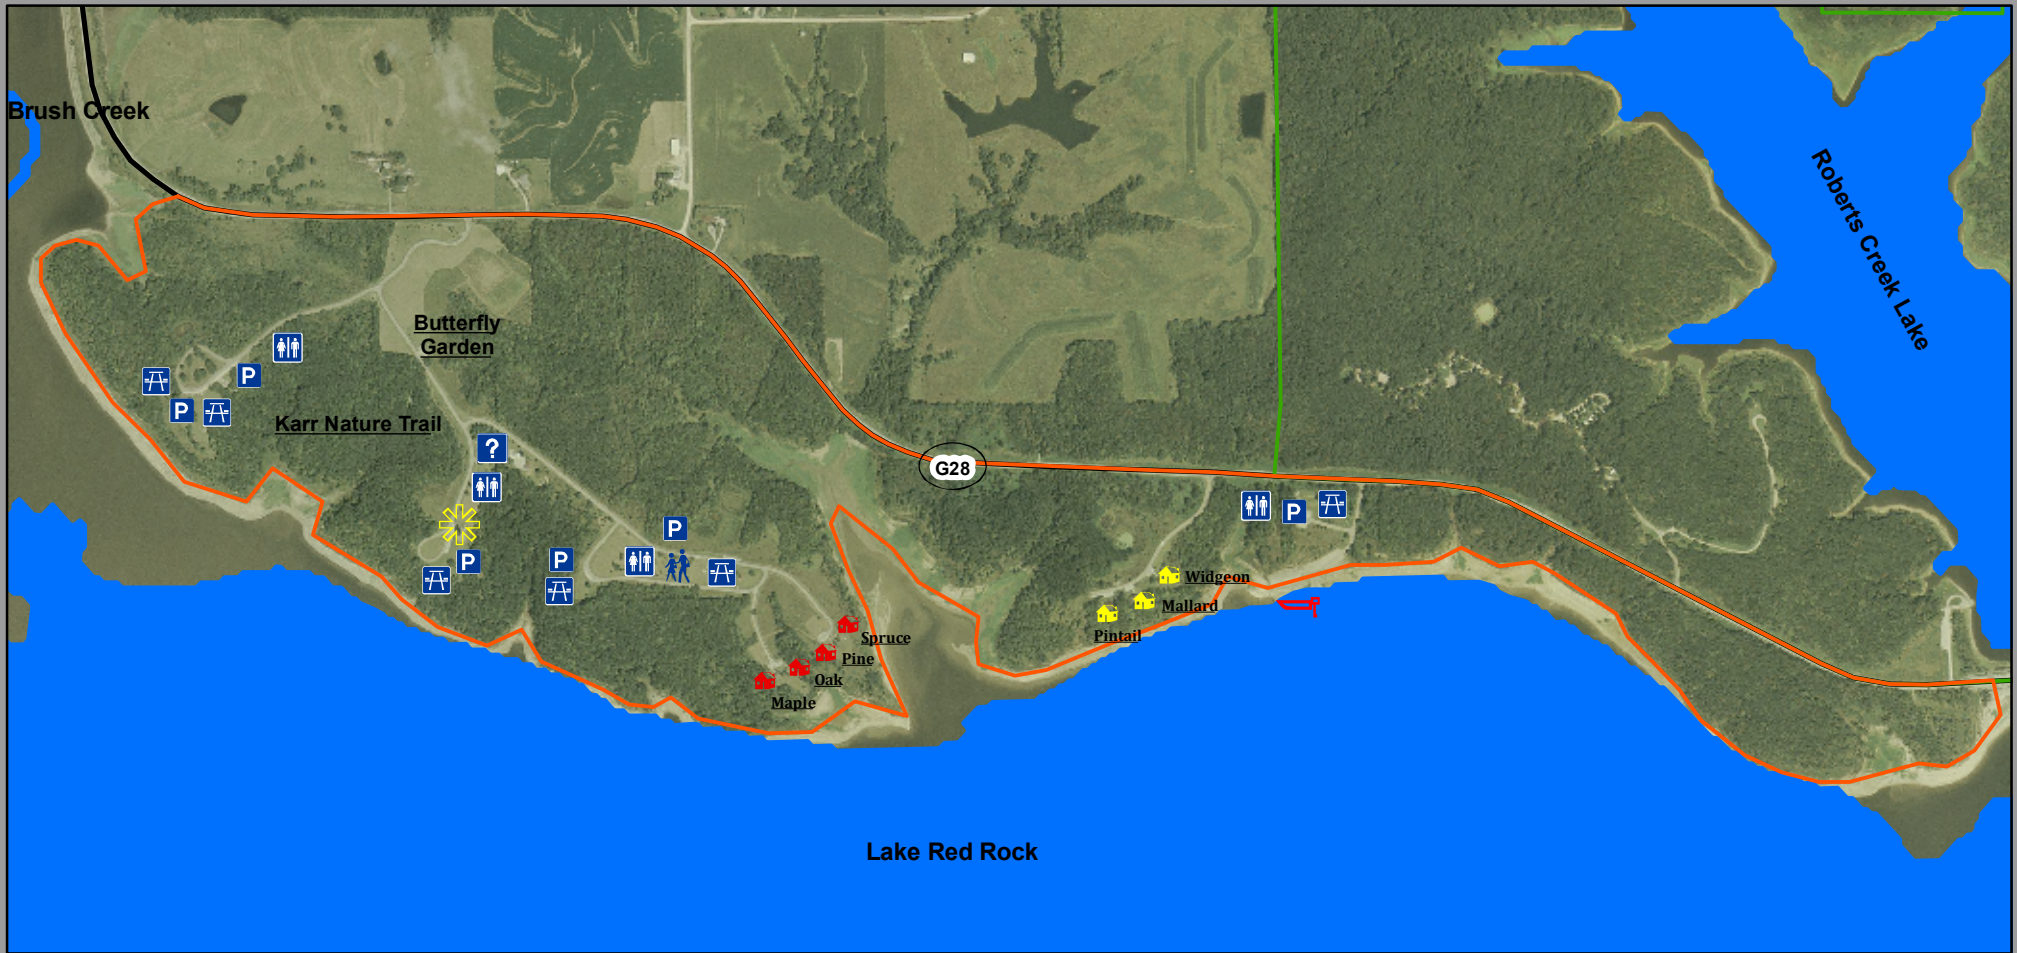

# MARION COUNTY, IOWA

## CORDOVA PARK

1378 Highway G28  
Otley, Iowa 50214

641-627-5935

Cordova Park and all its facilities are under the operational control of the Marion County Conservation Department.

Contact the on-site Park Ranger at the number listed above for information about cabin rates, facilities, and information about special events.

-  Office
-  2-Bedroom Cabins
-  3-Bedroom Cabins
-  Observation Tower
-  Boat Ramp
-  Restrooms
-  Parking
-  Picnic Shelters
-  Playground