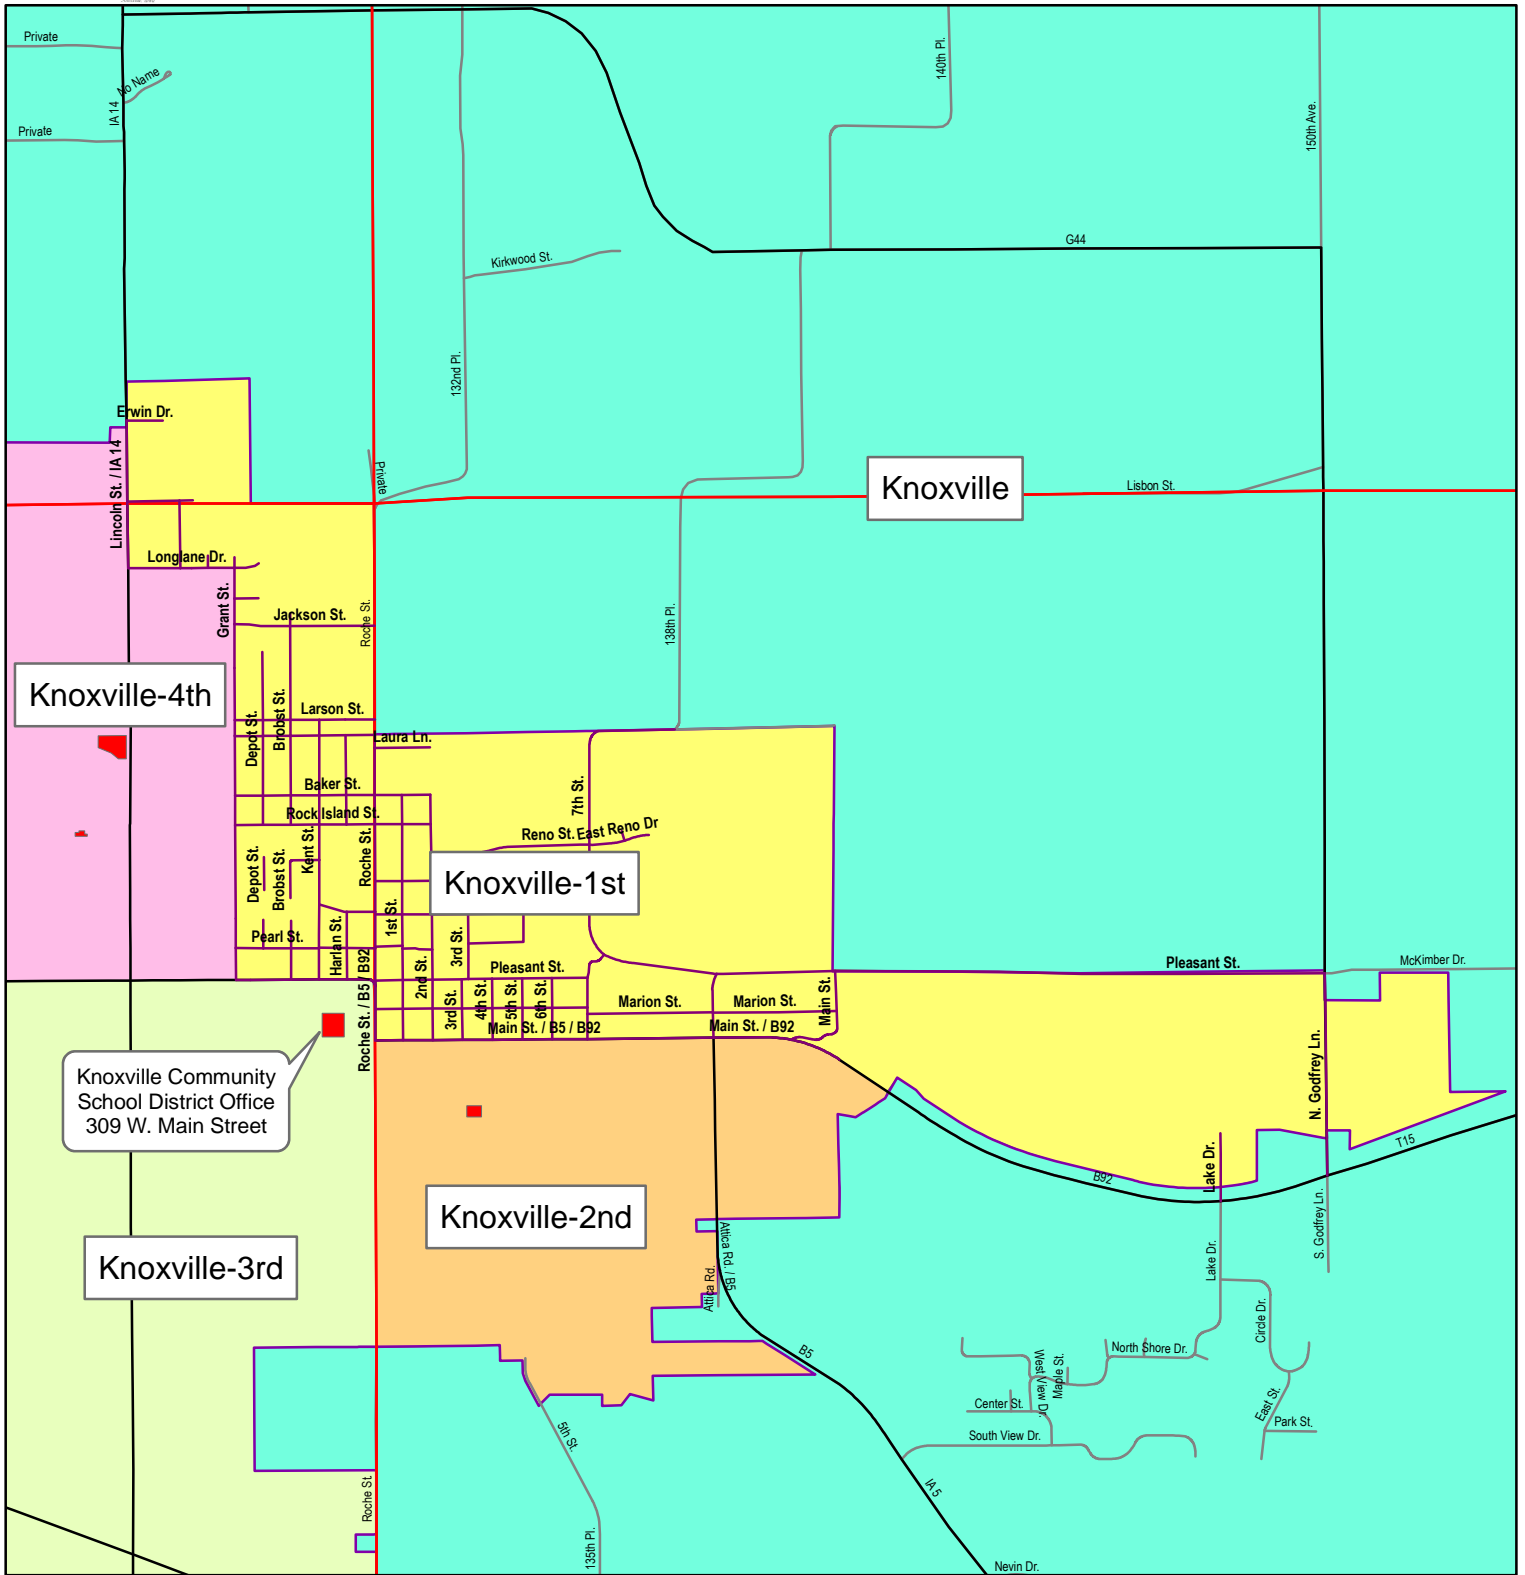

# Marion County, Iowa

## Voting Precincts & Polling Place Locations

Knoxville-1st	Pella-1st	Clay	Lake Prairie	Washington
Knoxville-2nd	Pella-2nd	Dallas	Liberty	
Knoxville-3rd	Pella-3rd	Indiana	Otley	
Knoxville-4th	Pella-4th	Knoxville	Pleasantville	

## Voting Precincts & Polling Place Locations

- |               |           |           |               |            |
|---------------|-----------|-----------|---------------|------------|
| Knoxville-1st | Pella-1st | Clay      | Lake Prairie  | Washington |
| Knoxville-2nd | Pella-2nd | Dallas    | Liberty       |            |
| Knoxville-3rd | Pella-3rd | Indiana   | Otley         |            |
| Knoxville-4th | Pella-4th | Knoxville | Pleasantville |            |