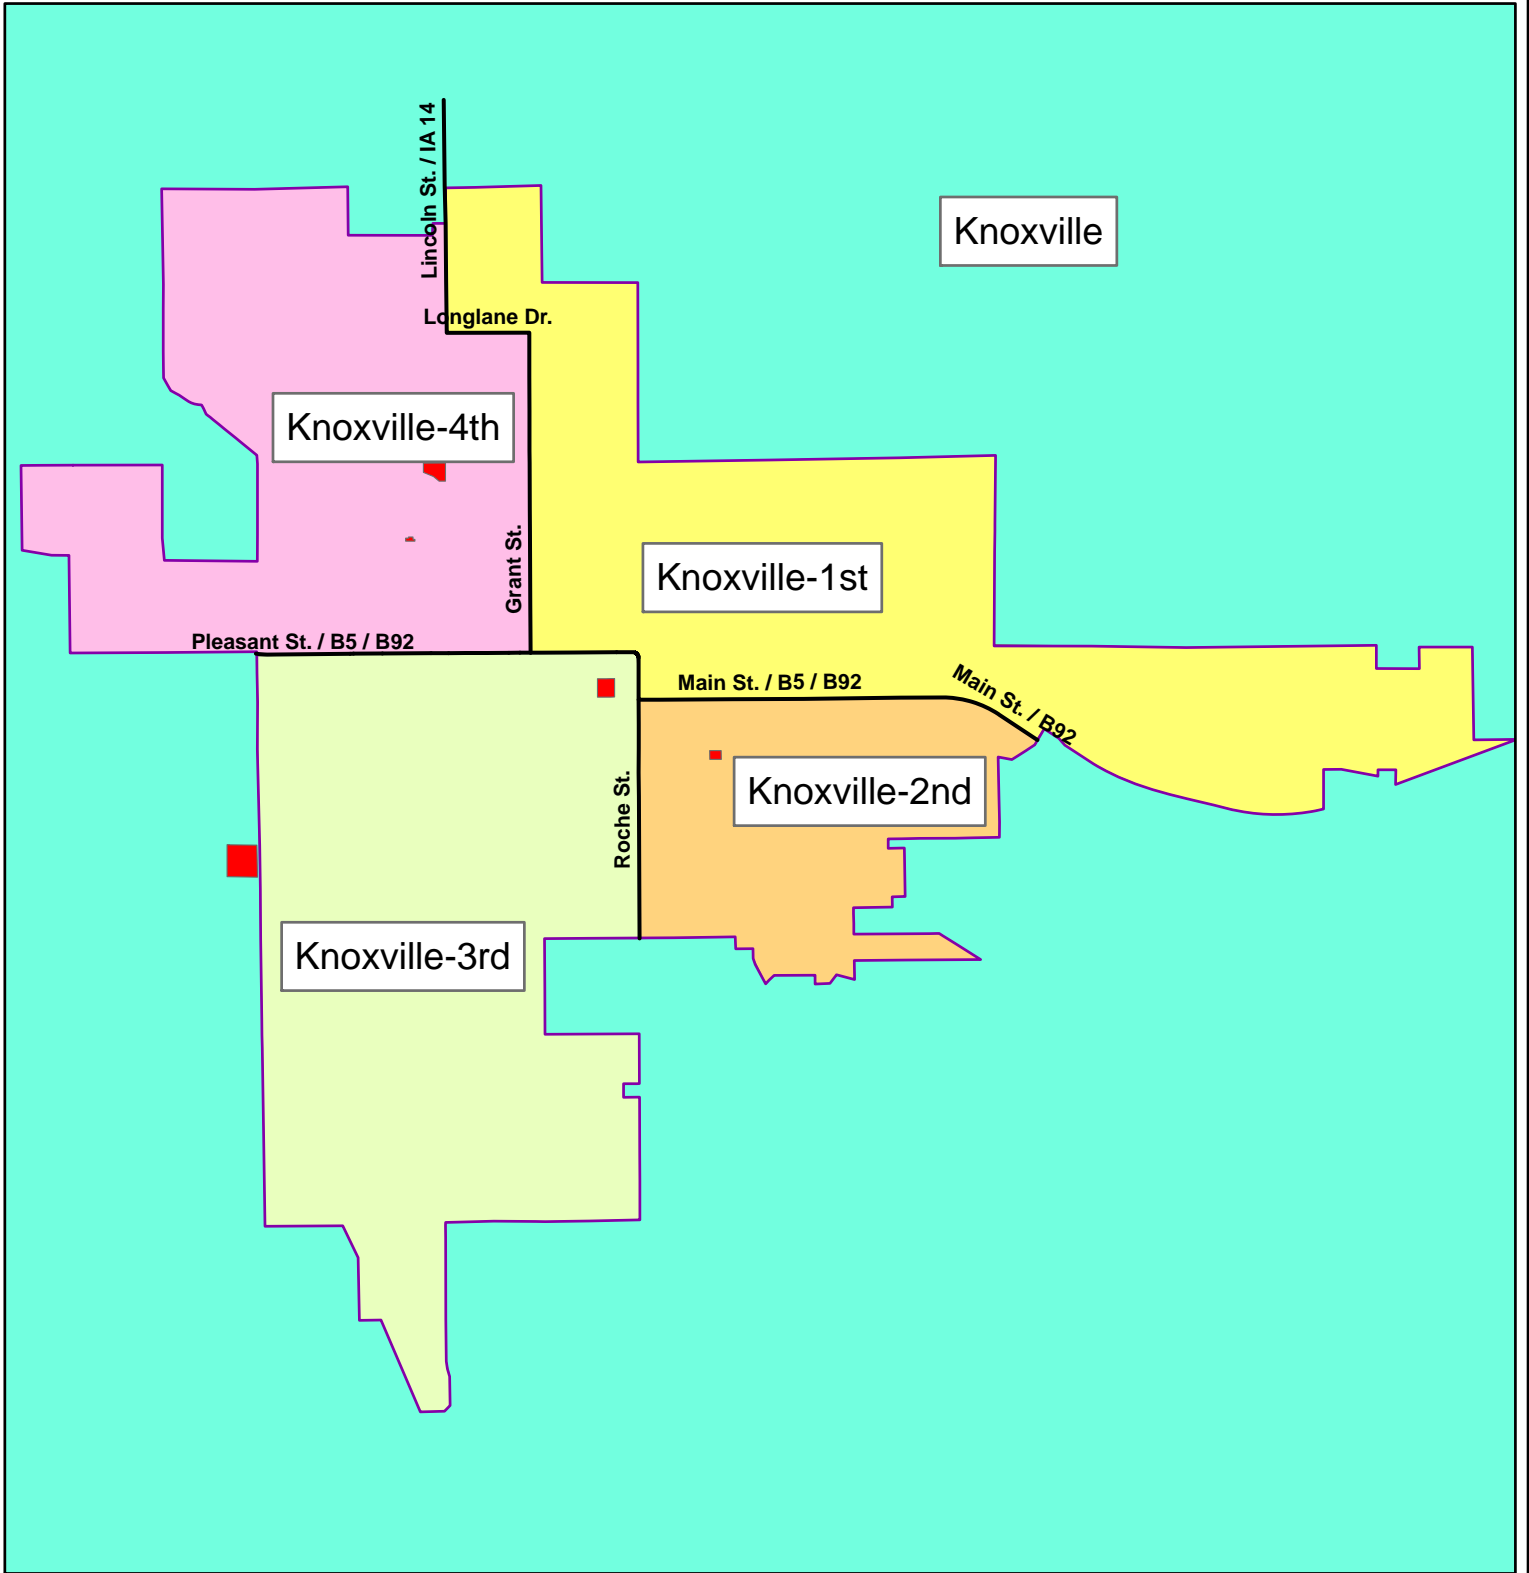

# Marion County, Iowa

## Voting Precincts & Polling Place Locations

Knoxville-1st	Pella-1st	Clay	Lake Prairie	Washington
Knoxville-2nd	Pella-2nd	Dallas	Liberty	
Knoxville-3rd	Pella-3rd	Indiana	Otley	
Knoxville-4th	Pella-4th	Knoxville	Pleasantville	