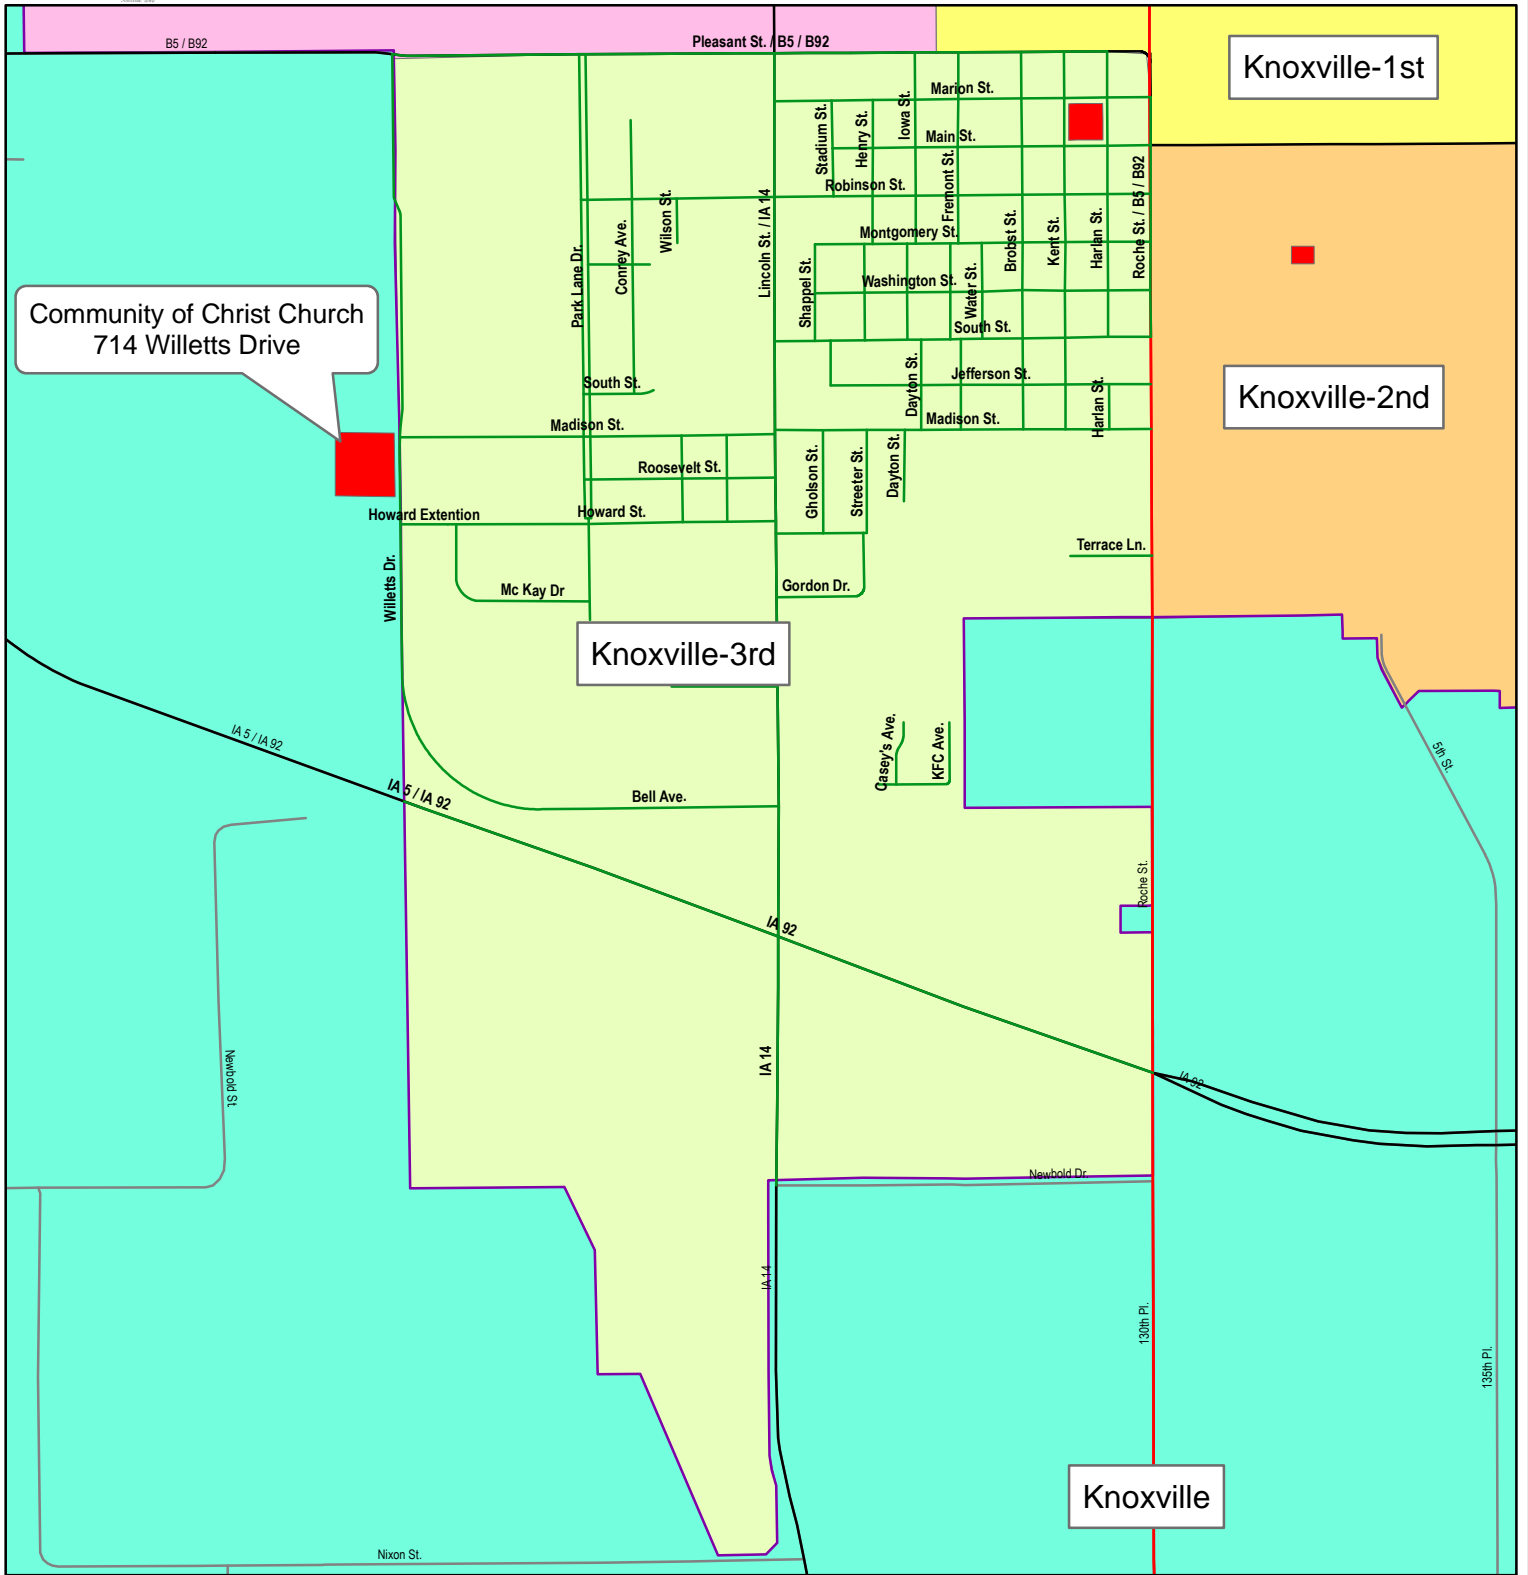

Marion County, Iowa

Voting Precincts & Polling Place Locations

Knoxville-1st	Pella-1st	Clay	Lake Prairie	Washington
Knoxville-2nd	Pella-2nd	Dallas	Liberty	
Knoxville-3rd	Pella-3rd	Indiana	Otley	
Knoxville-4th	Pella-4th	Knoxville	Pleasantville