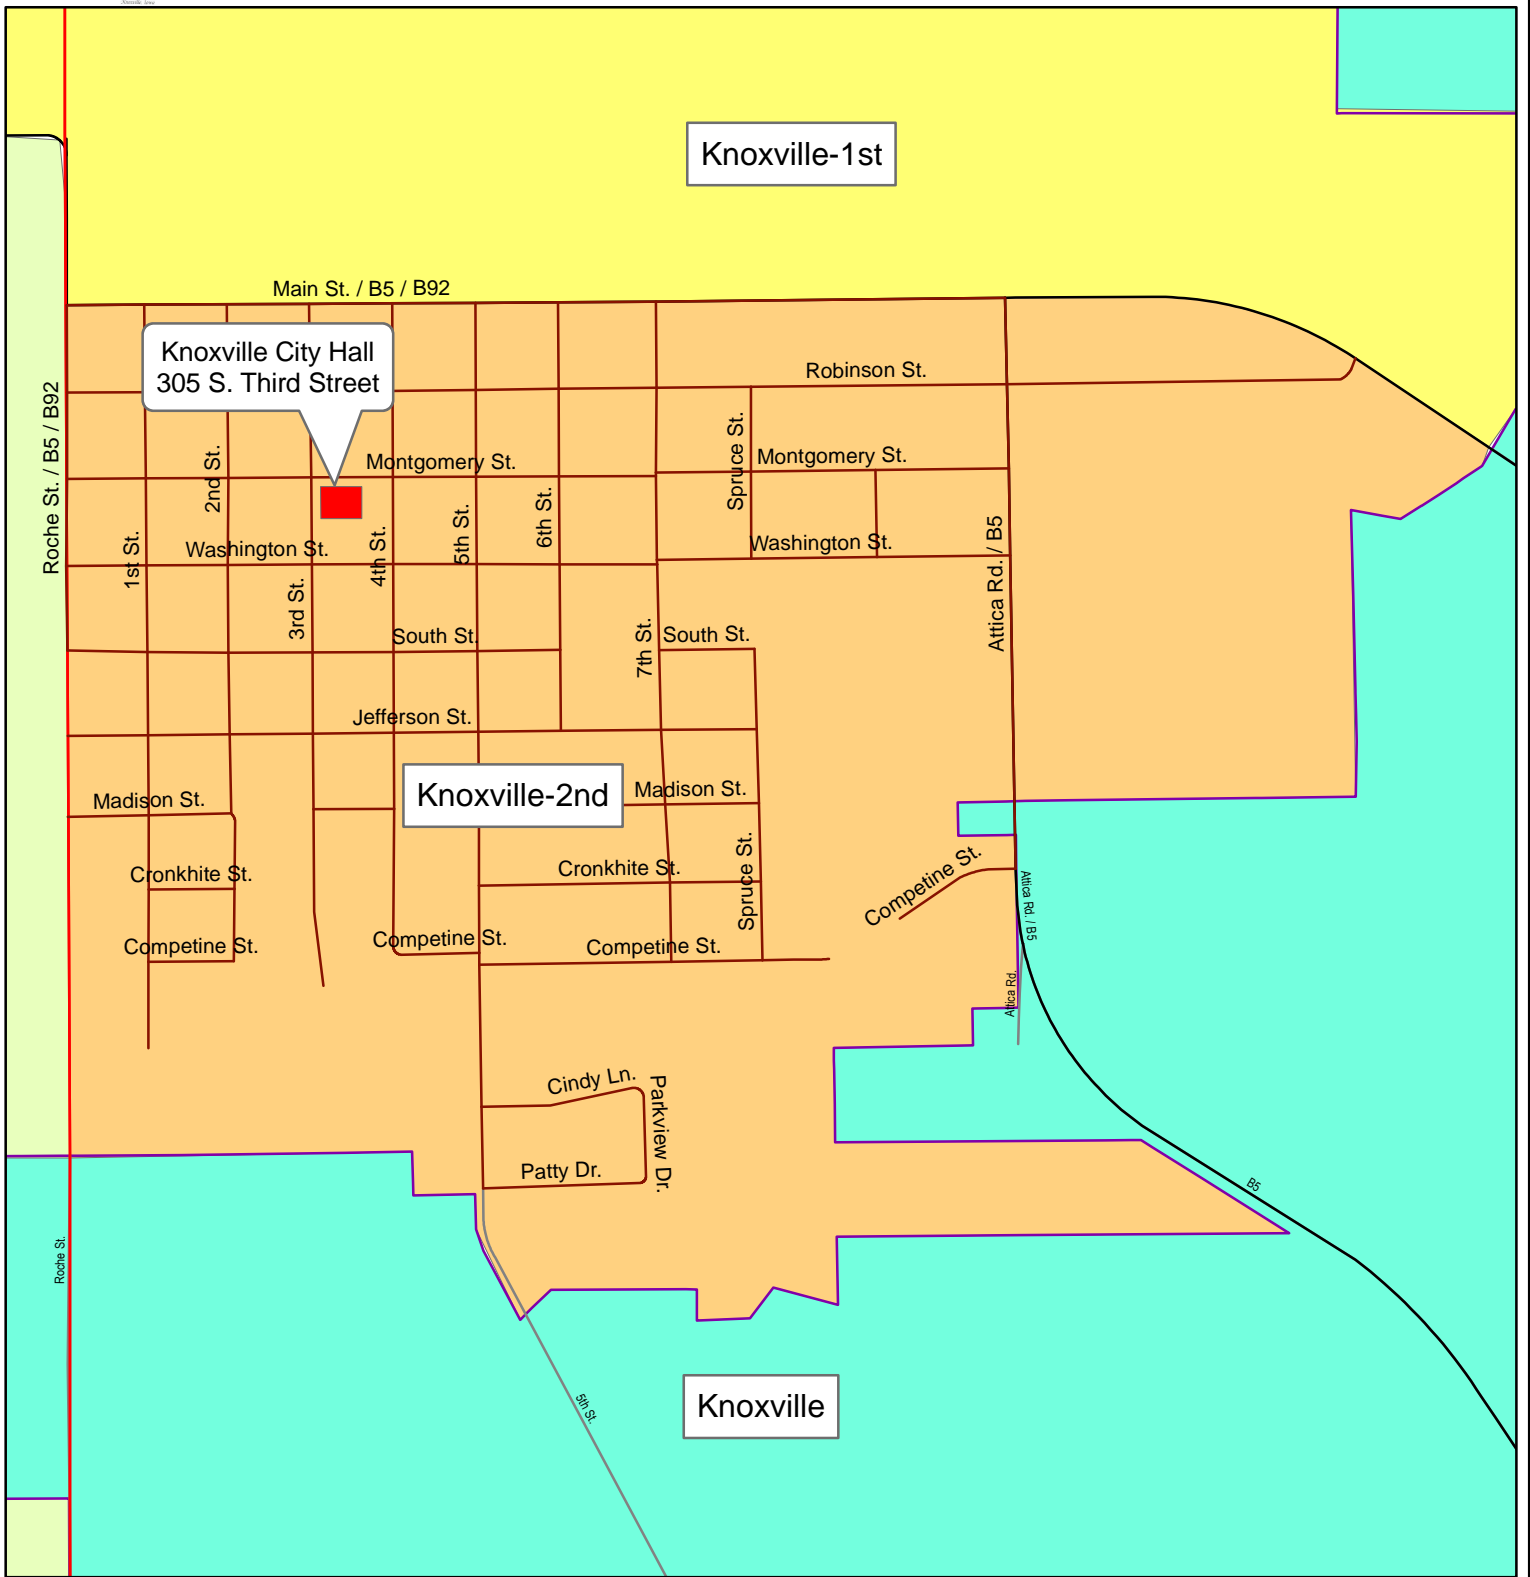

# Marion County, Iowa

## Voting Precincts & Polling Place Locations

- |               |           |           |               |            |
|---------------|-----------|-----------|---------------|------------|
| Knoxville-1st | Pella-1st | Clay      | Lake Prairie  | Washington |
| Knoxville-2nd | Pella-2nd | Dallas    | Liberty       |            |
| Knoxville-3rd | Pella-3rd | Indiana   | Otley         |            |
| Knoxville-4th | Pella-4th | Knoxville | Pleasantville |            |