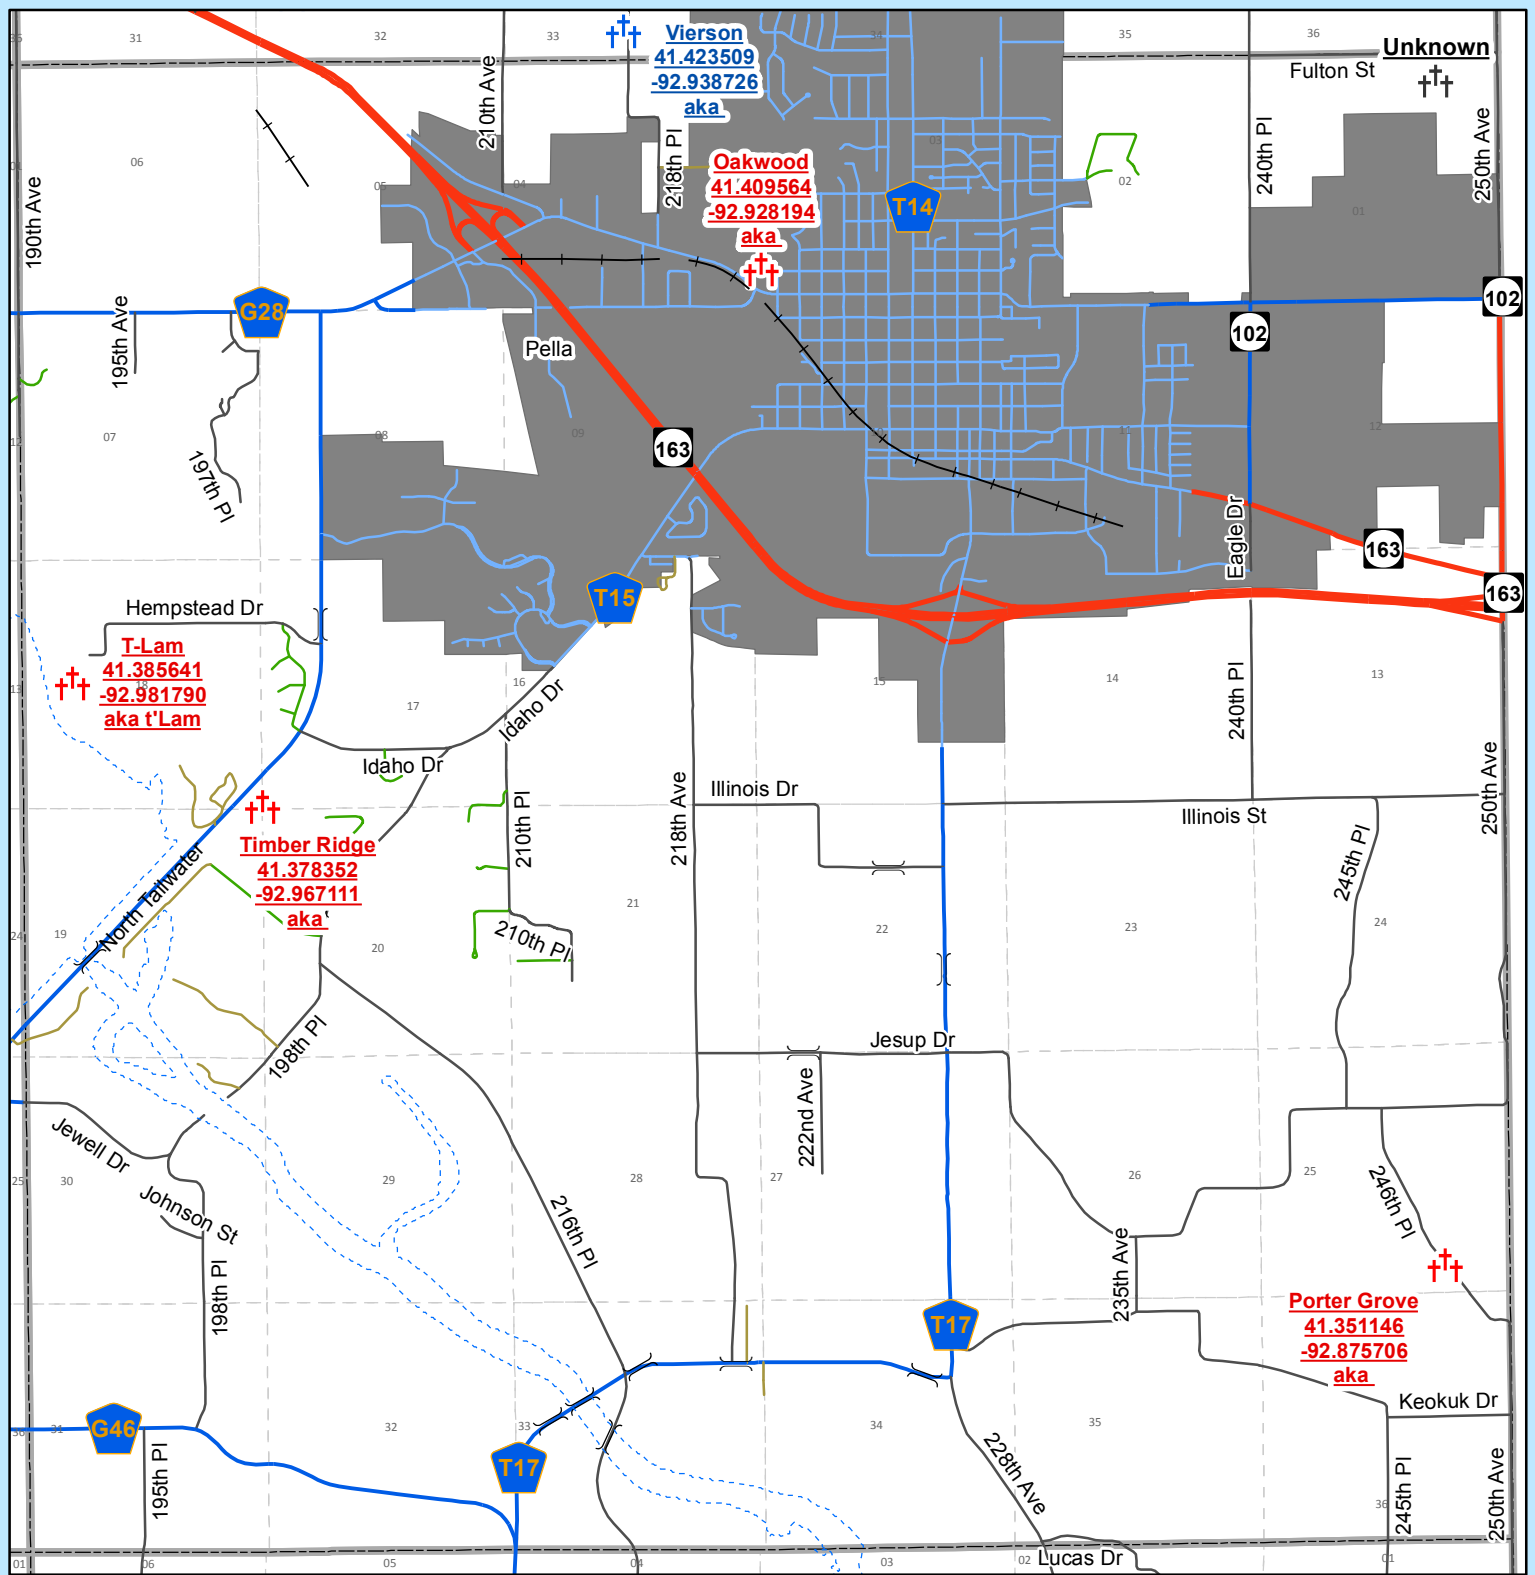

77 - 21	77 - 20	77 - 19	77 - 18
76 - 21	76 - 20	76 - 19	76 - 18
75 - 21	75 - 20	75 - 19	75 - 18
74 - 21	74 - 20	74 - 19	74 - 18

# Marion County, Iowa

Township 76 - Range 18  
Lake Prairie-Clay Townships

- Active Cemetery
- Pioneer Cemetery
- Unknown

Cemetery maps provided with the assistance of the Marion County Pioneer Cemetery Commission.