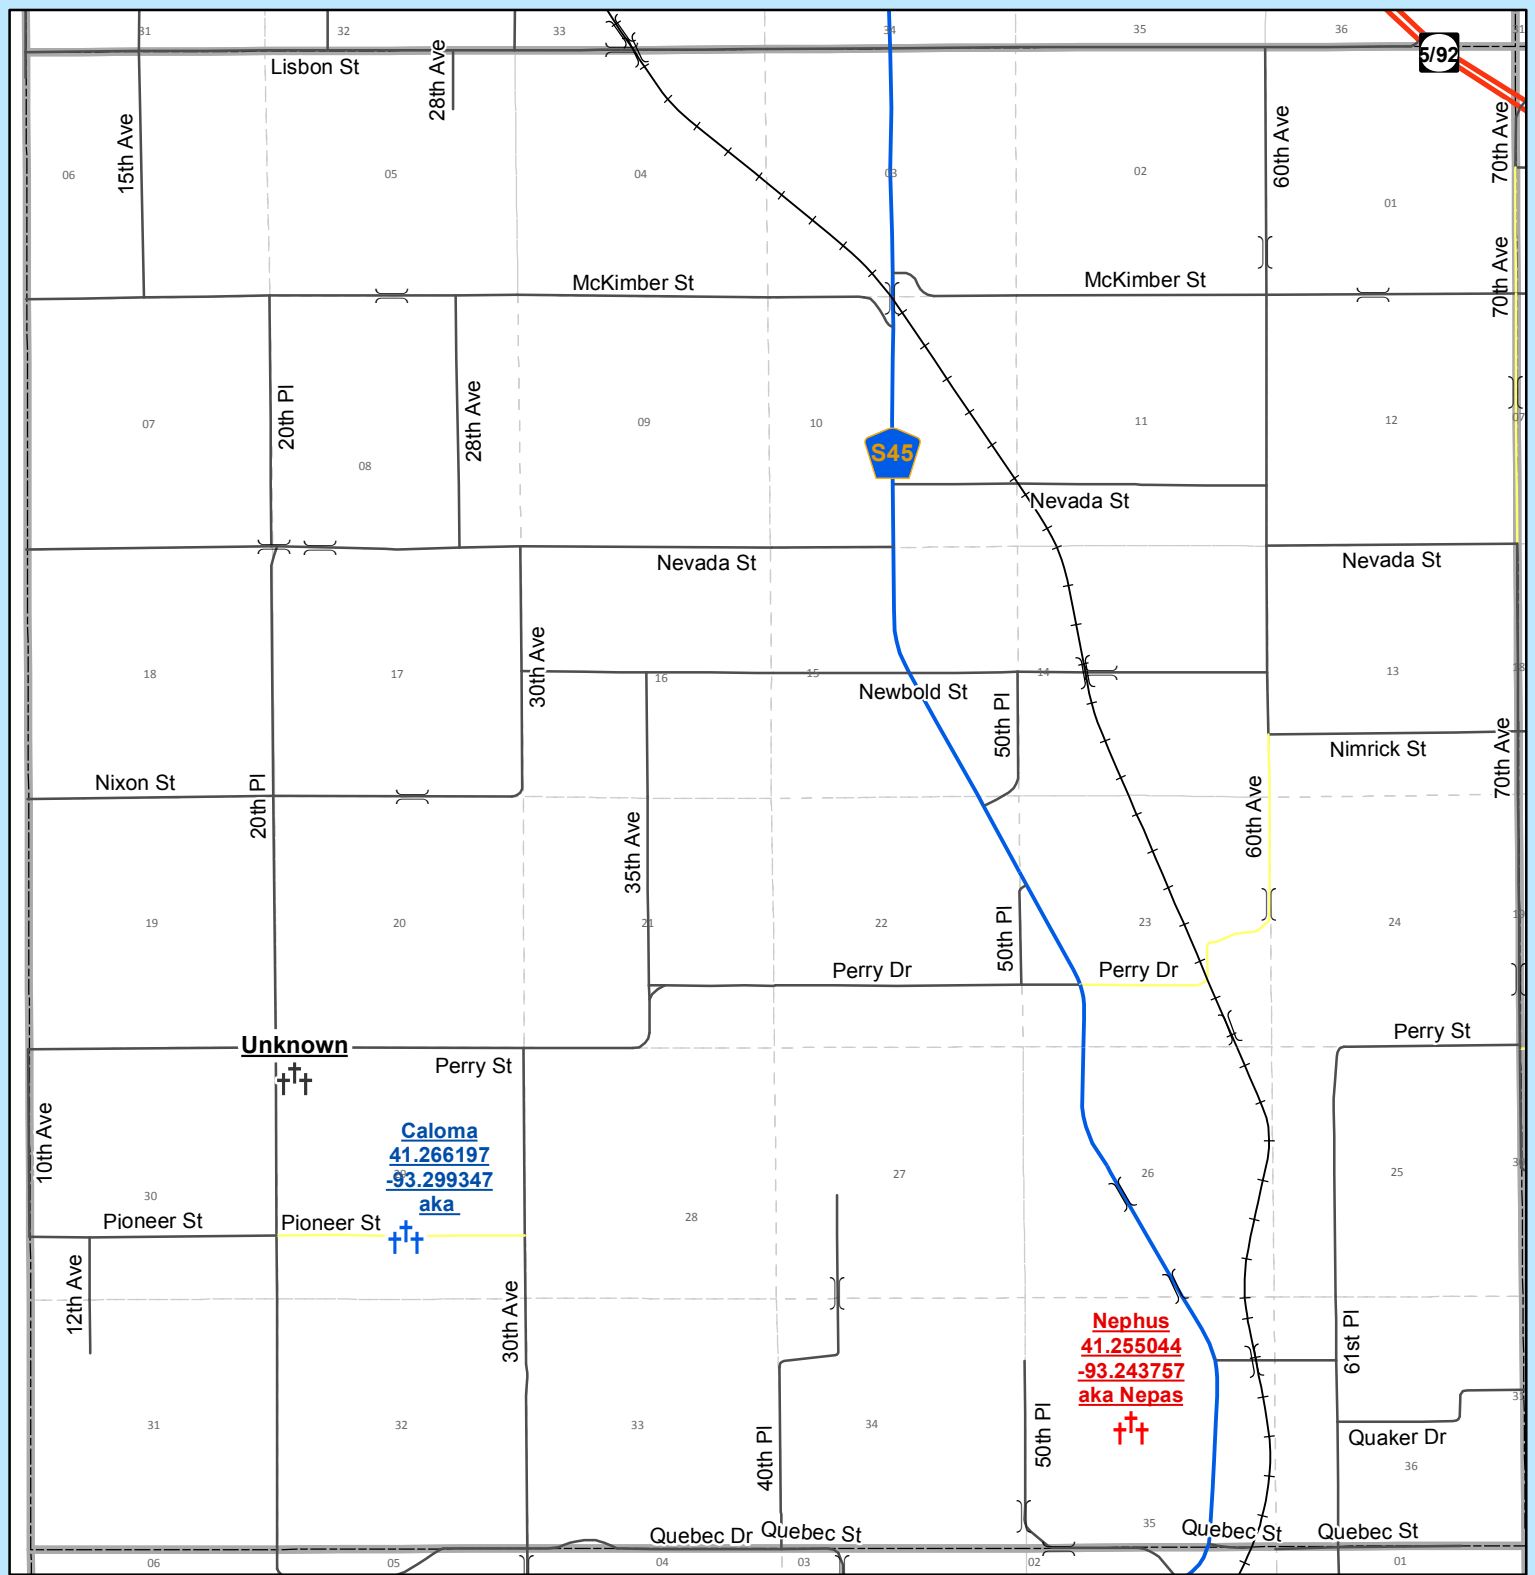

77 - 21	77 - 20	77 - 19	77 - 18
76 - 21	76 - 20	76 - 19	76 - 18
75 - 21	75 - 20	75 - 19	75 - 18
74 - 21	74 - 20	74 - 19	74 - 18

Marion County, Iowa

- Active Cemetery
- Pioneer Cemetery
- Unknown

Township 75 - Range 21
Franklin Townships

Unknown

Caloma
 41.266197
 -93.299347
 aka

Nepus
 41.255044
 -93.243757
 aka Nepas

- Bridges
- State Highways
- County Highways
- Township Roads
- Dirt Roads
- Private and Unnamed Roads
- Survey Townships
- Incorporated Cities
- Villages

Cemetery maps provided with the assistance of the Marion County Pioneer Cemetery Commission.

Marion County GIS/Web Department
 William M. Butrey, Director
 641.828.2153
 wbutrey@marion.iowa.gov

Date: 5/15/2012

Name: GIS_Cemeteries_8x11P_v10