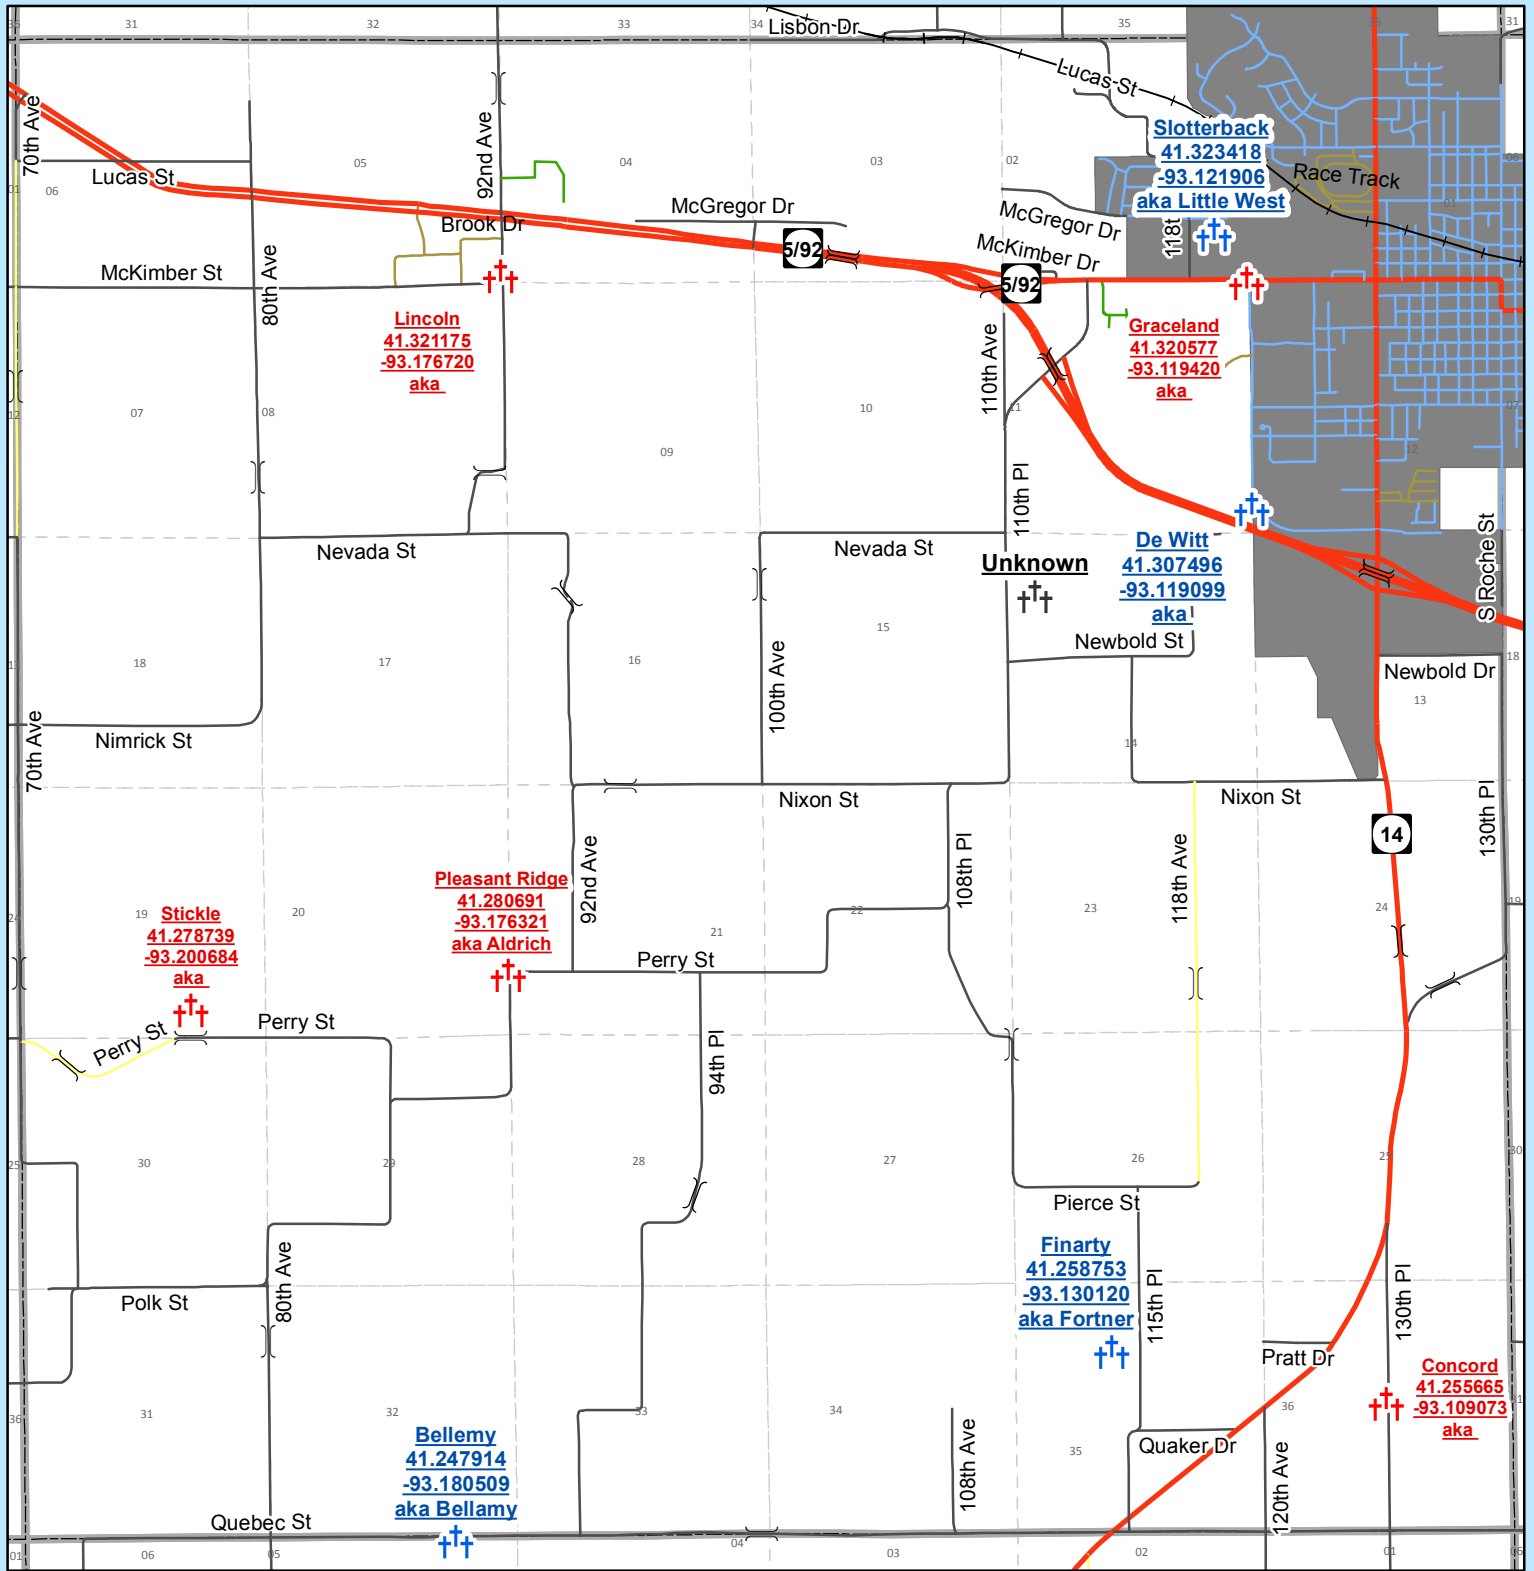

77 - 21	77 - 20	77 - 19	77 - 18
76 - 21	76 - 20	76 - 19	76 - 18
75 - 21	75 - 20	75 - 19	75 - 18
74 - 21	74 - 20	74 - 19	74 - 18

Marion County, Iowa

Township 75 - Range 20
Knoxville Townships

- Active Cemetery
- Pioneer Cemetery
- Unknown

Cemetery maps provided with the assistance of the Marion County Pioneer Cemetery Commission.

- Bridges
- State Highways
- County Highways
- Dirt Roads
- Private and Unnamed Roads
- Township Roads
- Survey Townships
- Incorporated Cities
- Villages

Marion County GIS/Web Department
William M. Butrey, Director
641.828.2153
wbutrey@marion.iowa.gov

Date: 5/15/2012

Name: GIS_Cemeteries_8x11P_v10