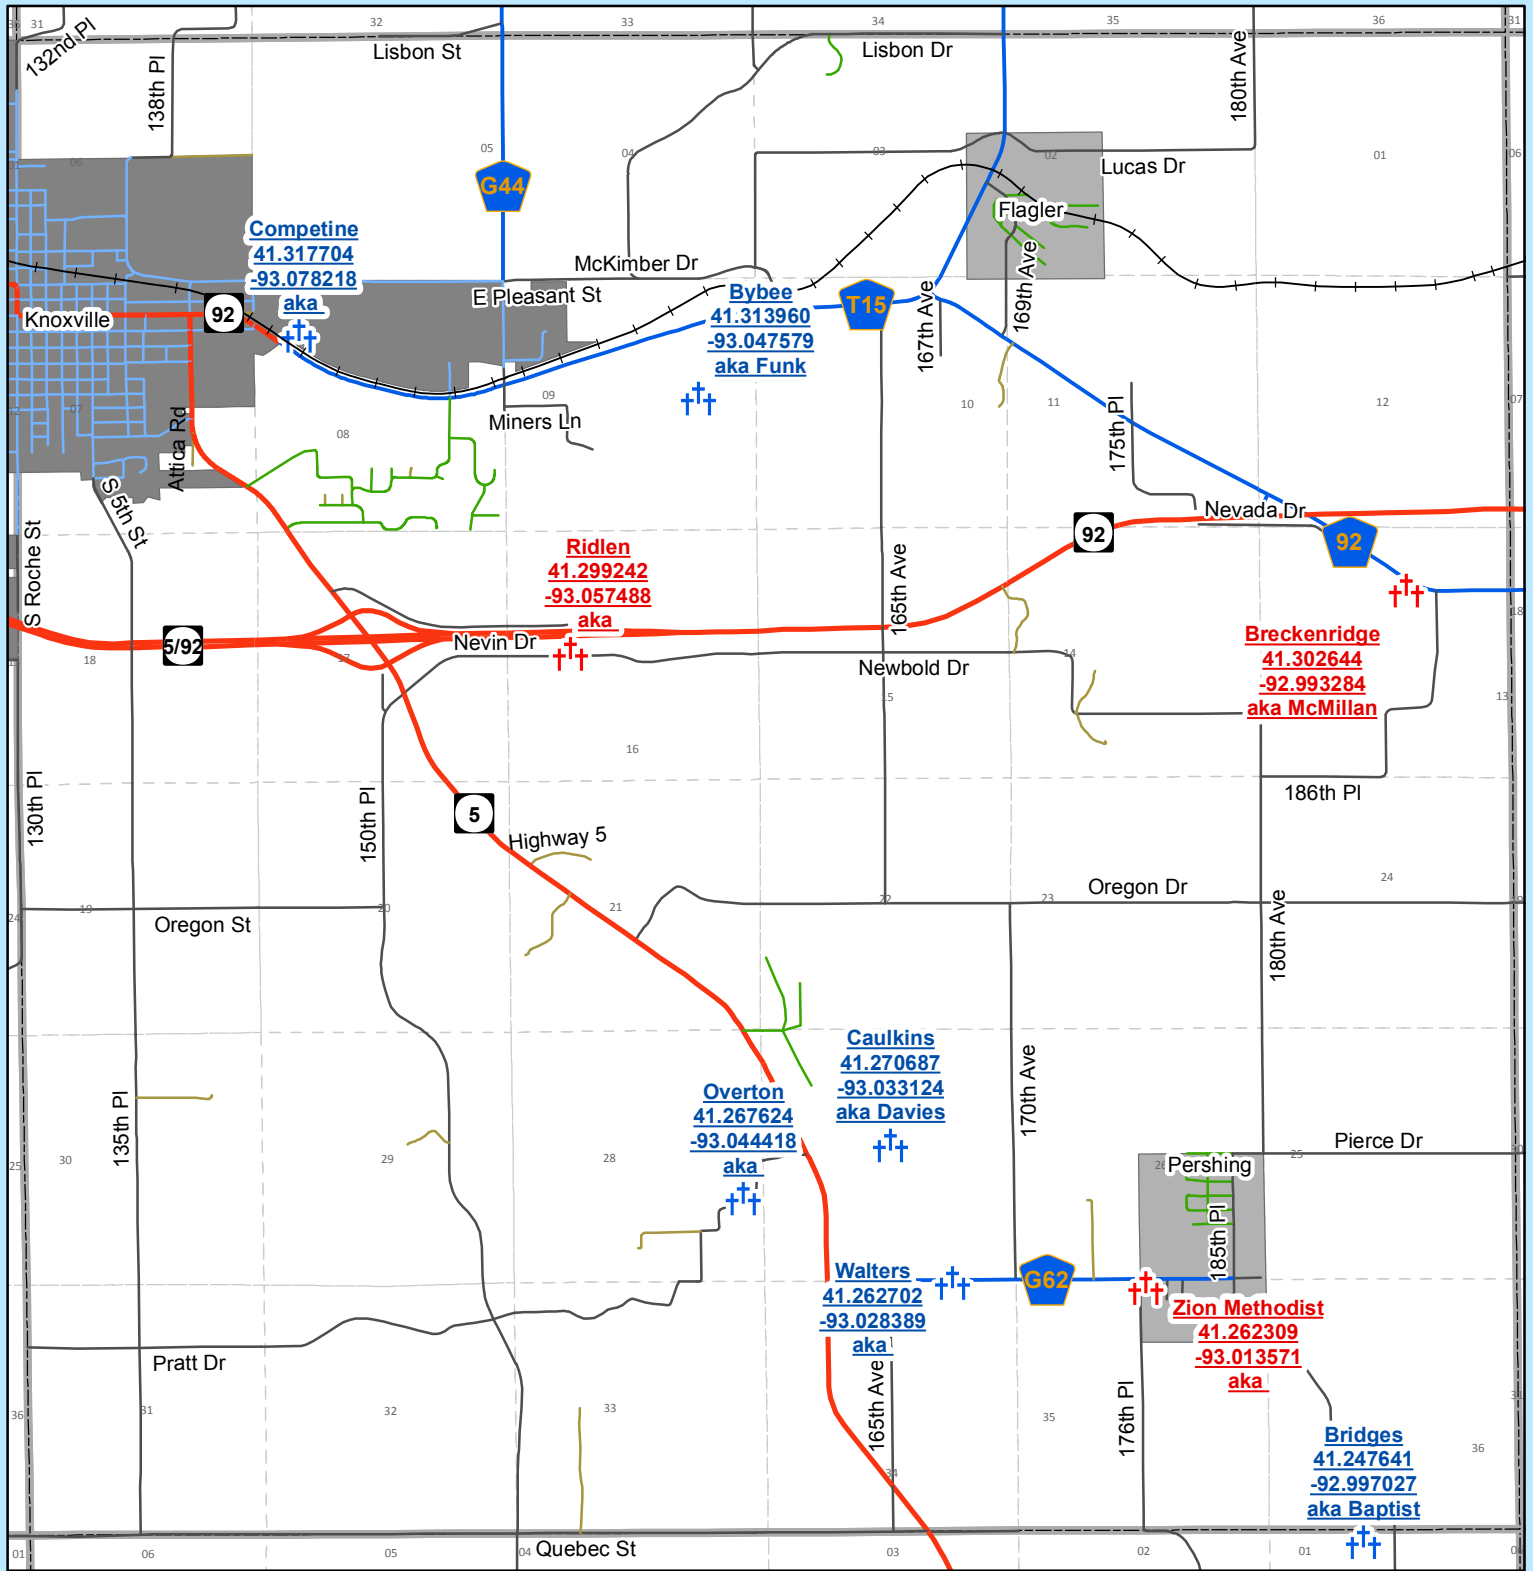

77-21	77-20	77-19	77-18
76-21	76-20	76-19	76-18
75-21	75-20	75-19	75-18
74-21	74-20	74-19	74-18

Marion County, Iowa

Township 75 - Range 19
Knoxville - Indiana Townships

- Active Cemetery
- Pioneer Cemetery
- Unknown

Cemetery maps provided with the assistance of the Marion County Pioneer Cemetery Commission.

- Bridges
- State Highways
- County Highways
- Township Roads
- Dirt Roads
- Private and Unnamed Roads
- Survey Townships
- Incorporated Cities
- Villages