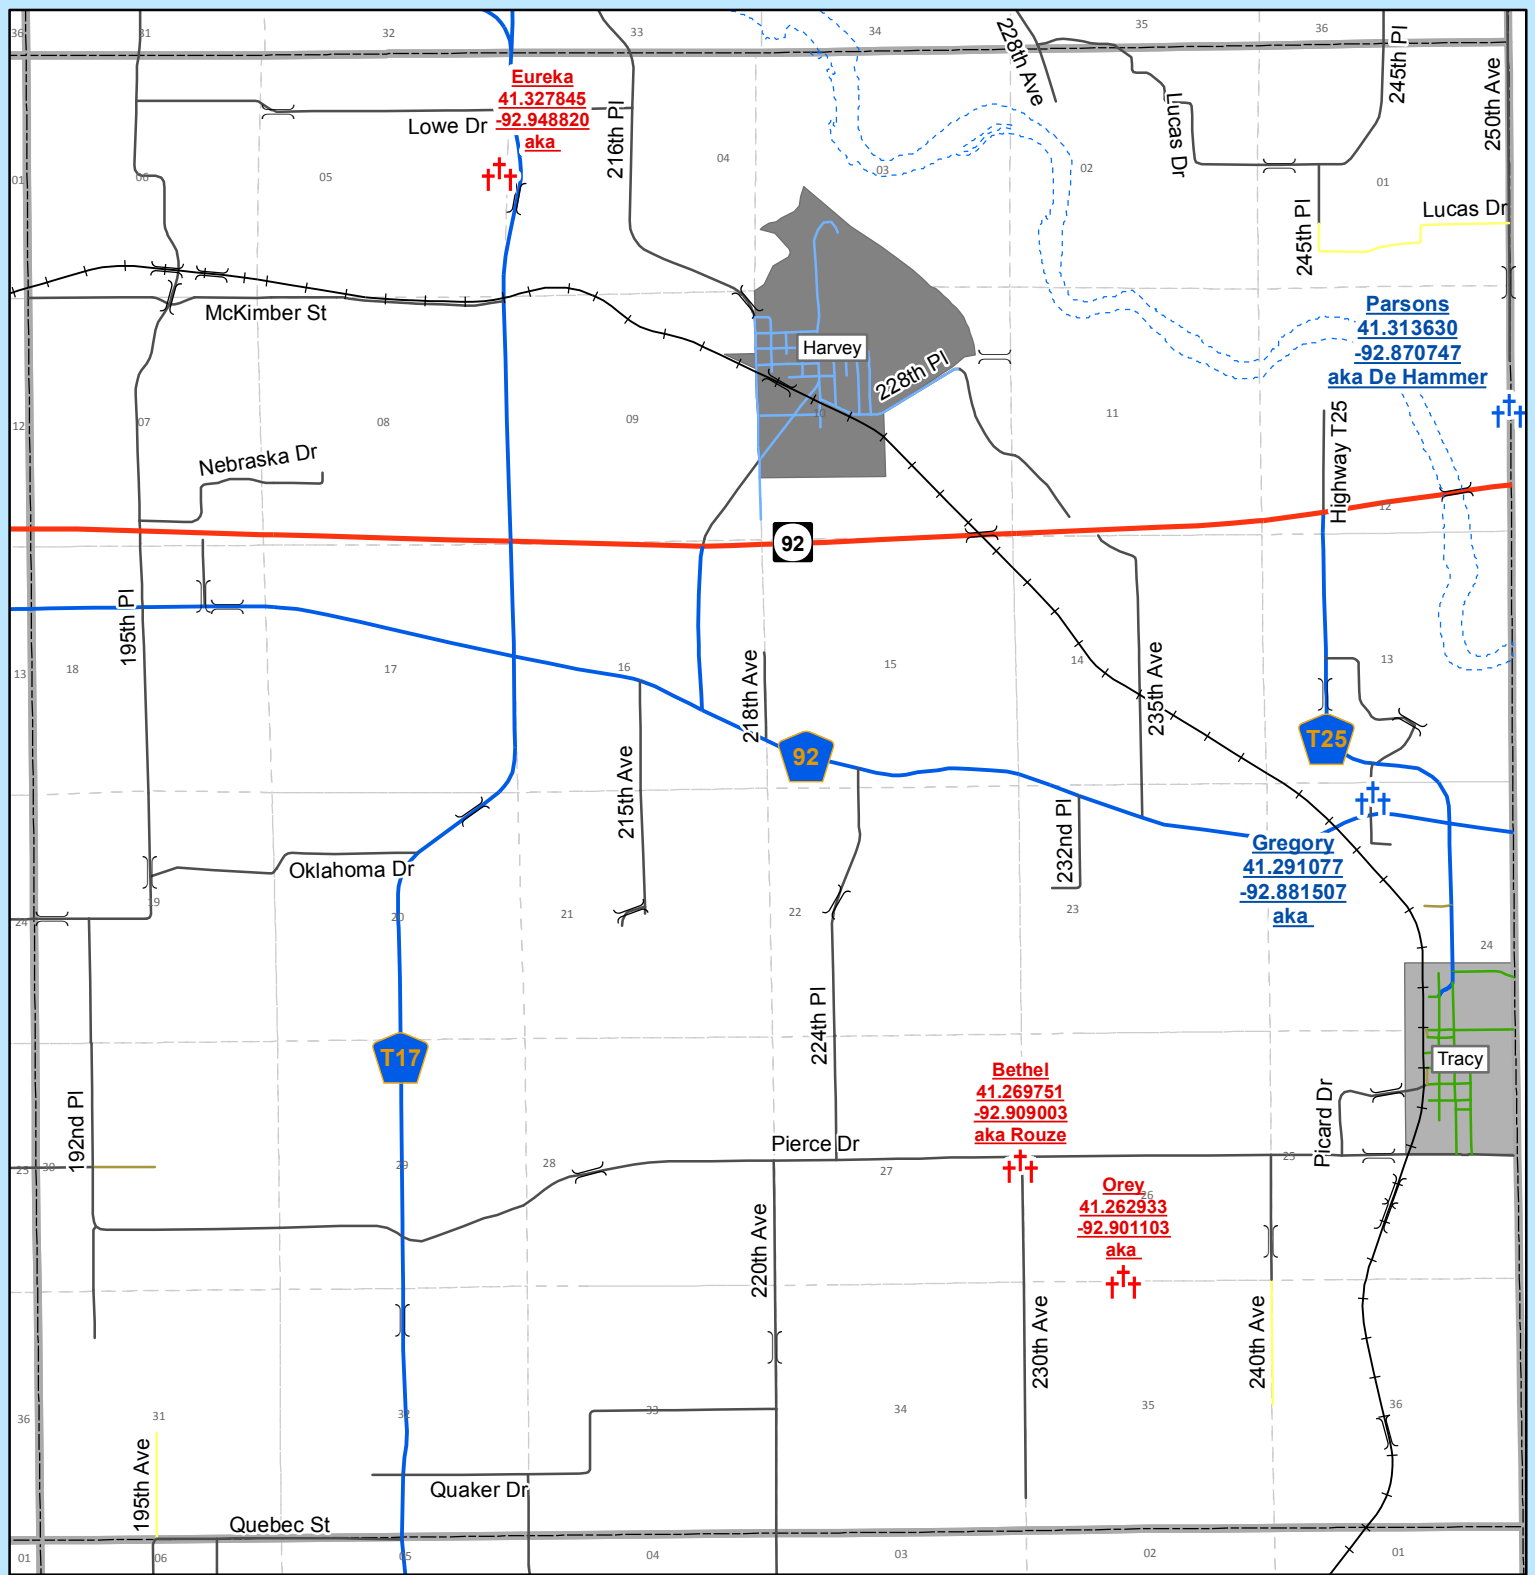

77 - 21	77 - 20	77 - 19	77 - 18
76 - 21	76 - 20	76 - 19	76 - 18
75 - 21	75 - 20	75 - 19	75 - 18
74 - 21	74 - 20	74 - 19	74 - 18

# Marion County, Iowa

Township 75 - Range 18  
Clay-Lake Prairie Townships

- Active Cemetery
- Pioneer Cemetery
- Unknown

Cemetery maps provided with the assistance of the Marion County Pioneer Cemetery Commission.