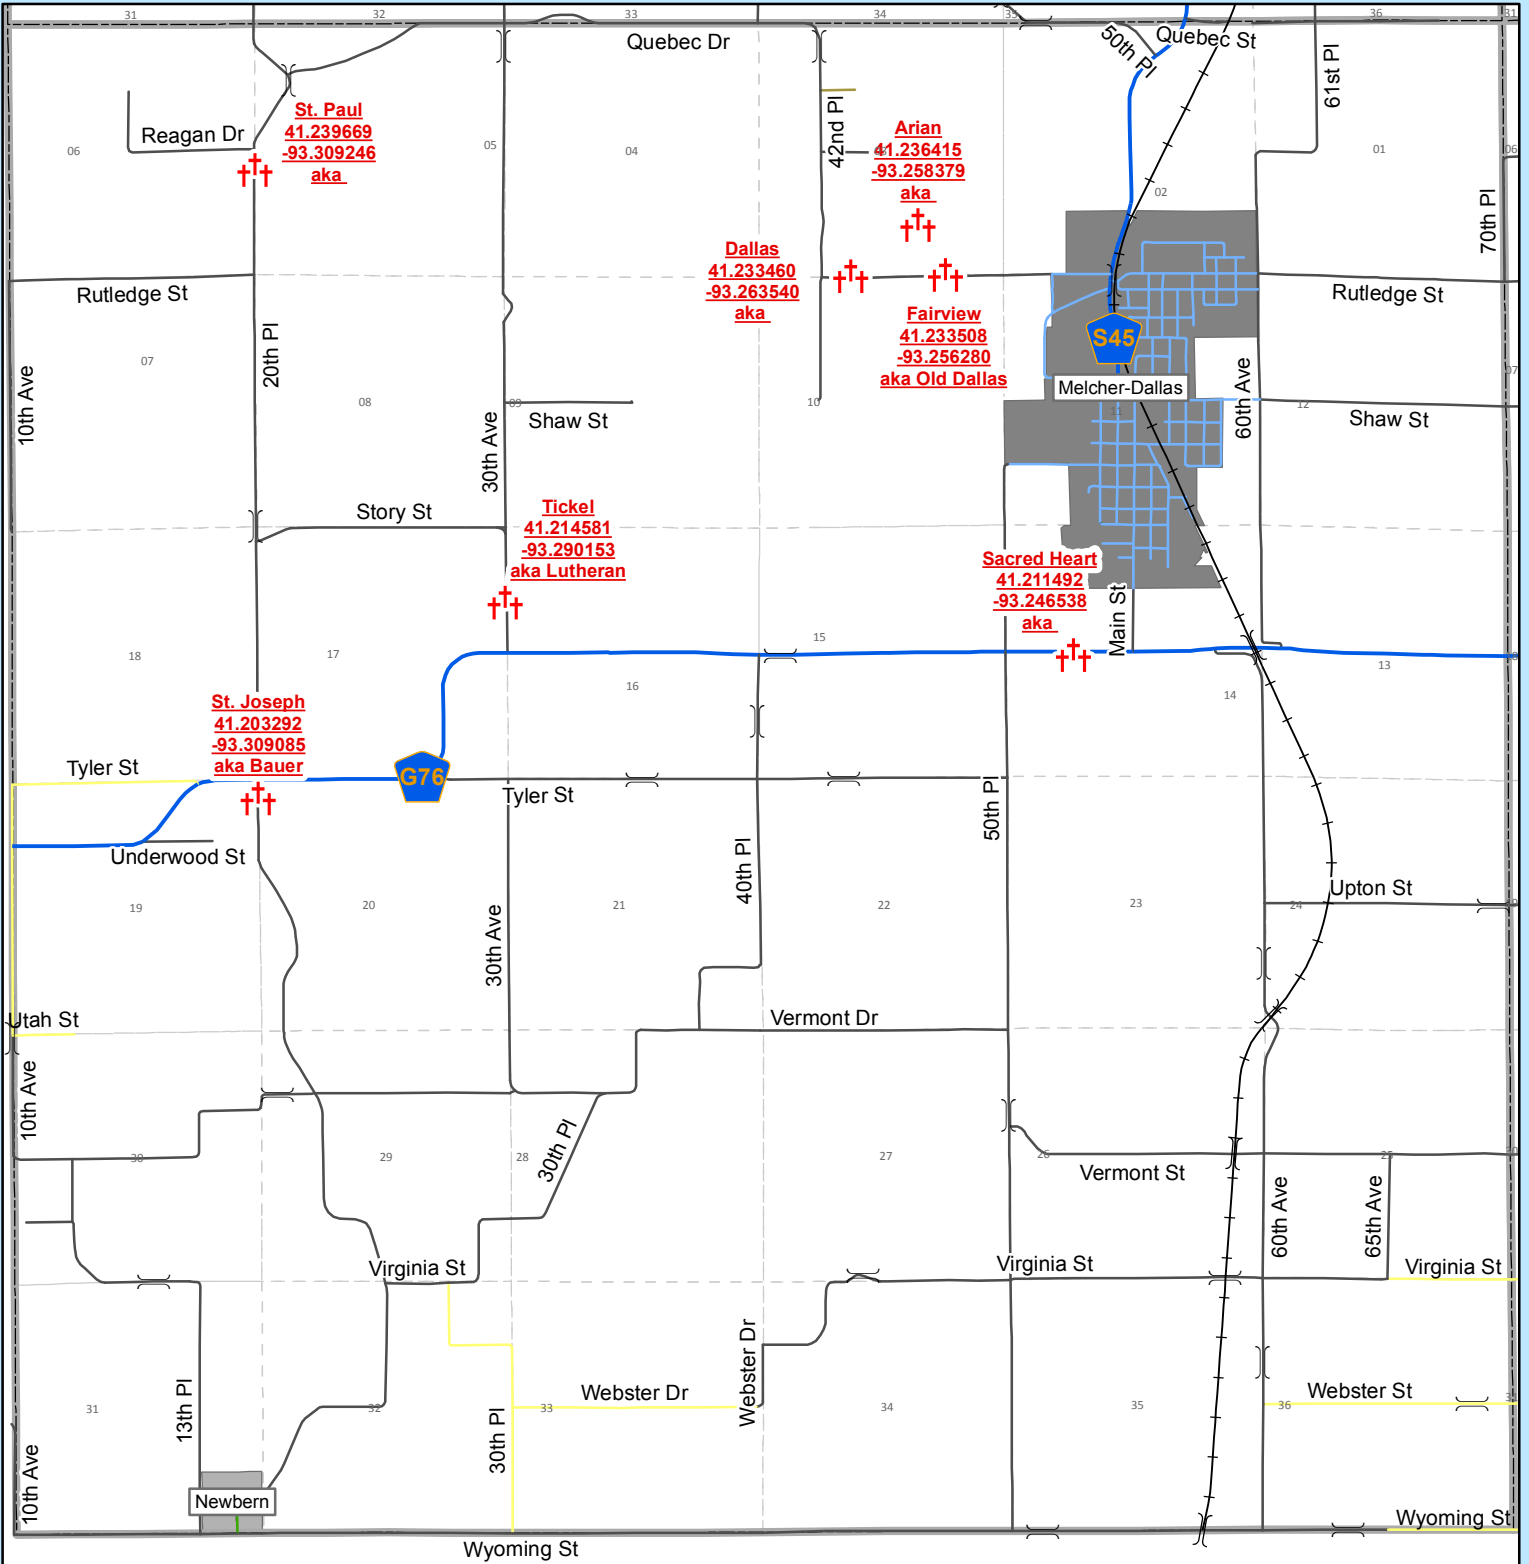

77 - 21	77 - 20	77 - 19	77 - 18
76 - 21	76 - 20	76 - 19	76 - 18
75 - 21	75 - 20	75 - 19	75 - 18
74 - 21	74 - 20	74 - 19	74 - 18

# Marion County, Iowa

Township 74 - Range 21  
Dallas Township

- Active Cemetery
- Pioneer Cemetery
- Unknown

Cemetery maps provided with the assistance of the Marion County Pioneer Cemetery Commission.

- Bridges
- State Highways
- County Highways
- Township Roads
- Dirt Roads
- Private and Unnamed Roads
- Survey Townships
- Incorporated Cities
- Villages