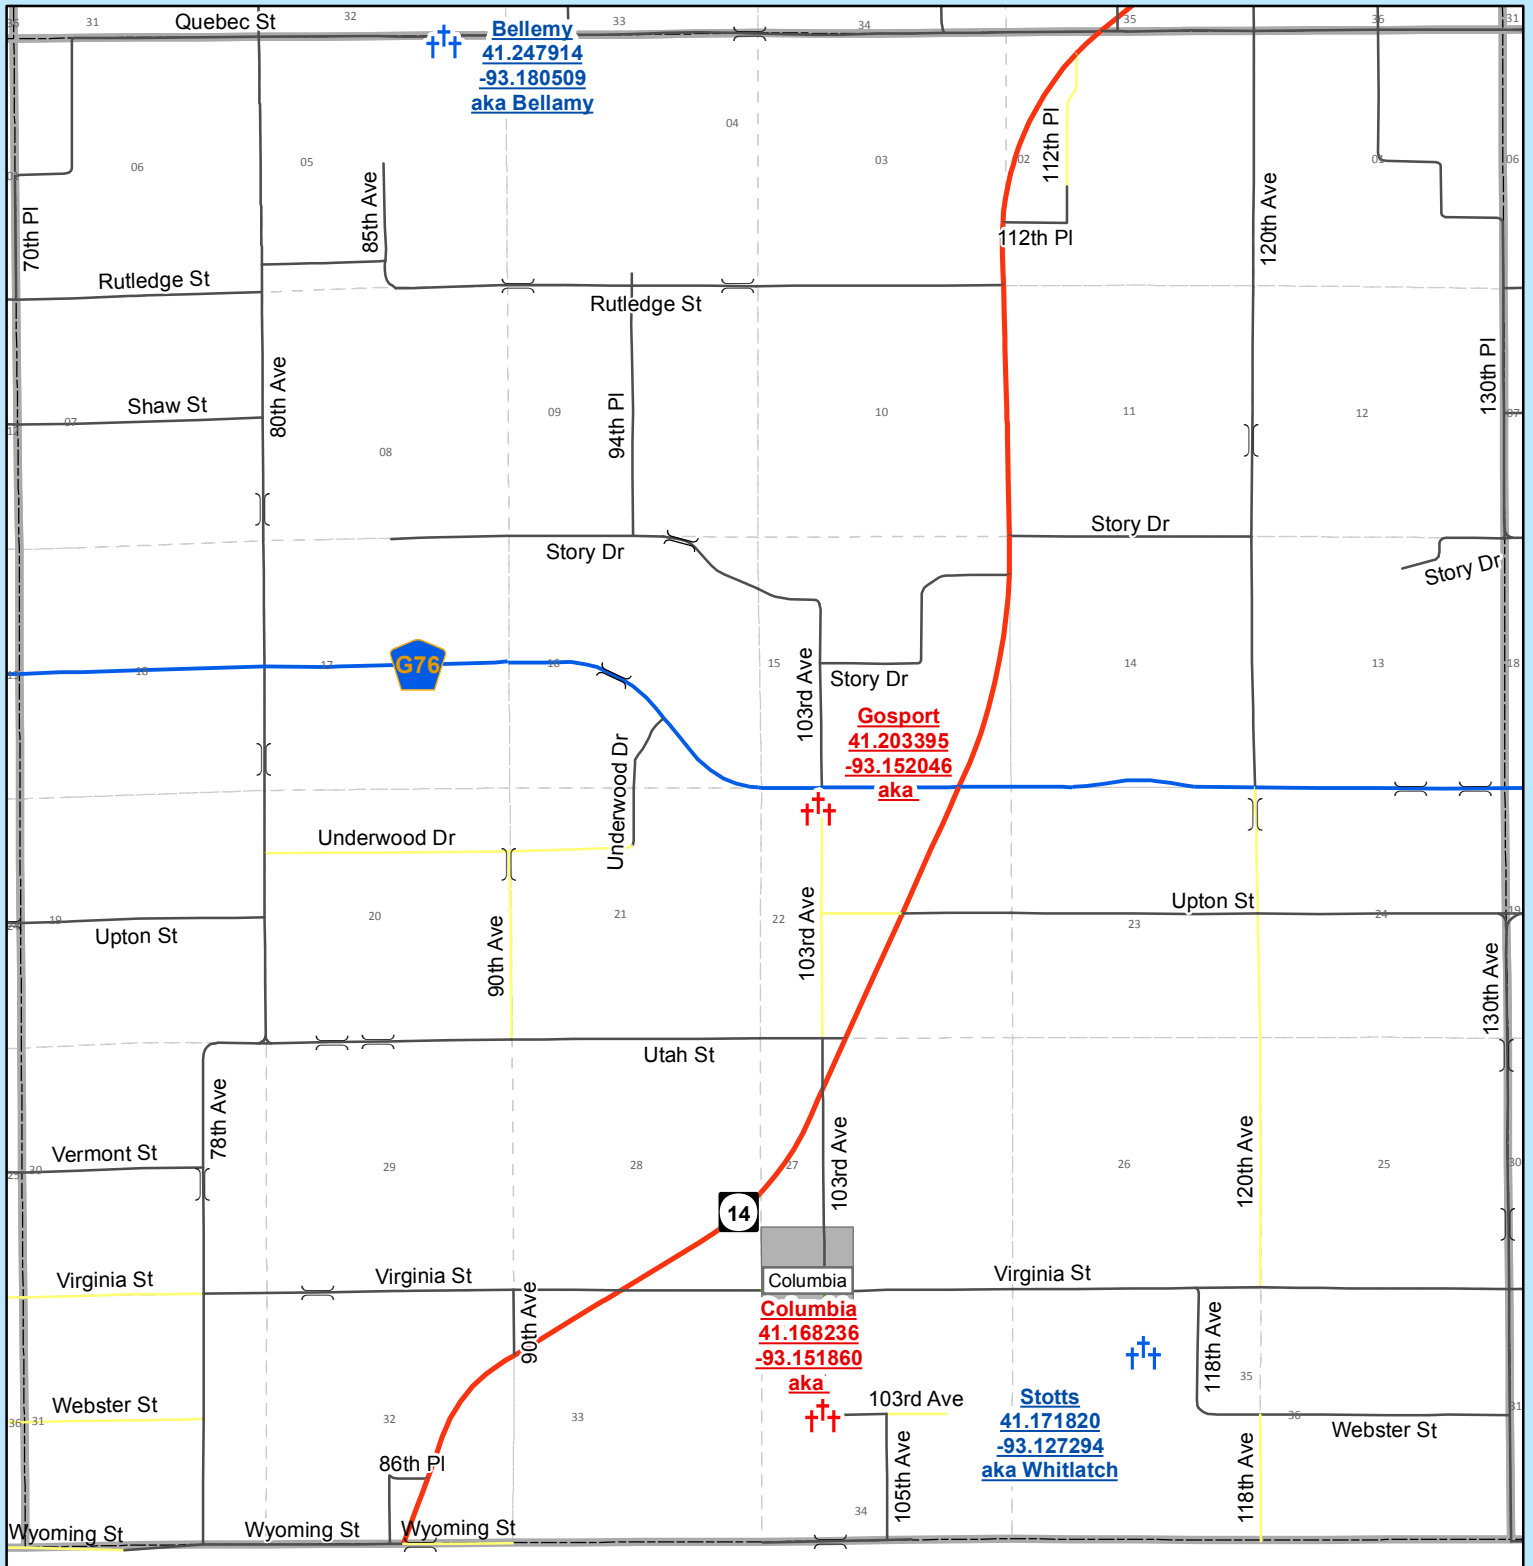

77 - 21	77 - 20	77 - 19	77 - 18
76 - 21	76 - 20	76 - 19	76 - 18
75 - 21	75 - 20	75 - 19	75 - 18
74 - 21	74 - 20	74 - 19	74 - 18

# Marion County, Iowa

Township 74 - Range 20  
Washington Township

- Active Cemetery
- Pioneer Cemetery
- Unknown

Cemetery maps provided with the assistance of the Marion County Pioneer Cemetery Commission.

- Bridges
- State Highways
- County Highways
- Township Roads
- Dirt Roads
- Private and Unnamed Roads
- Survey Townships
- Incorporated Cities
- Villages

Marion County GIS/Web Department  
William M. Butrey, Coordinator  
641.828.2153  
wbutrey@marion.iowa.gov