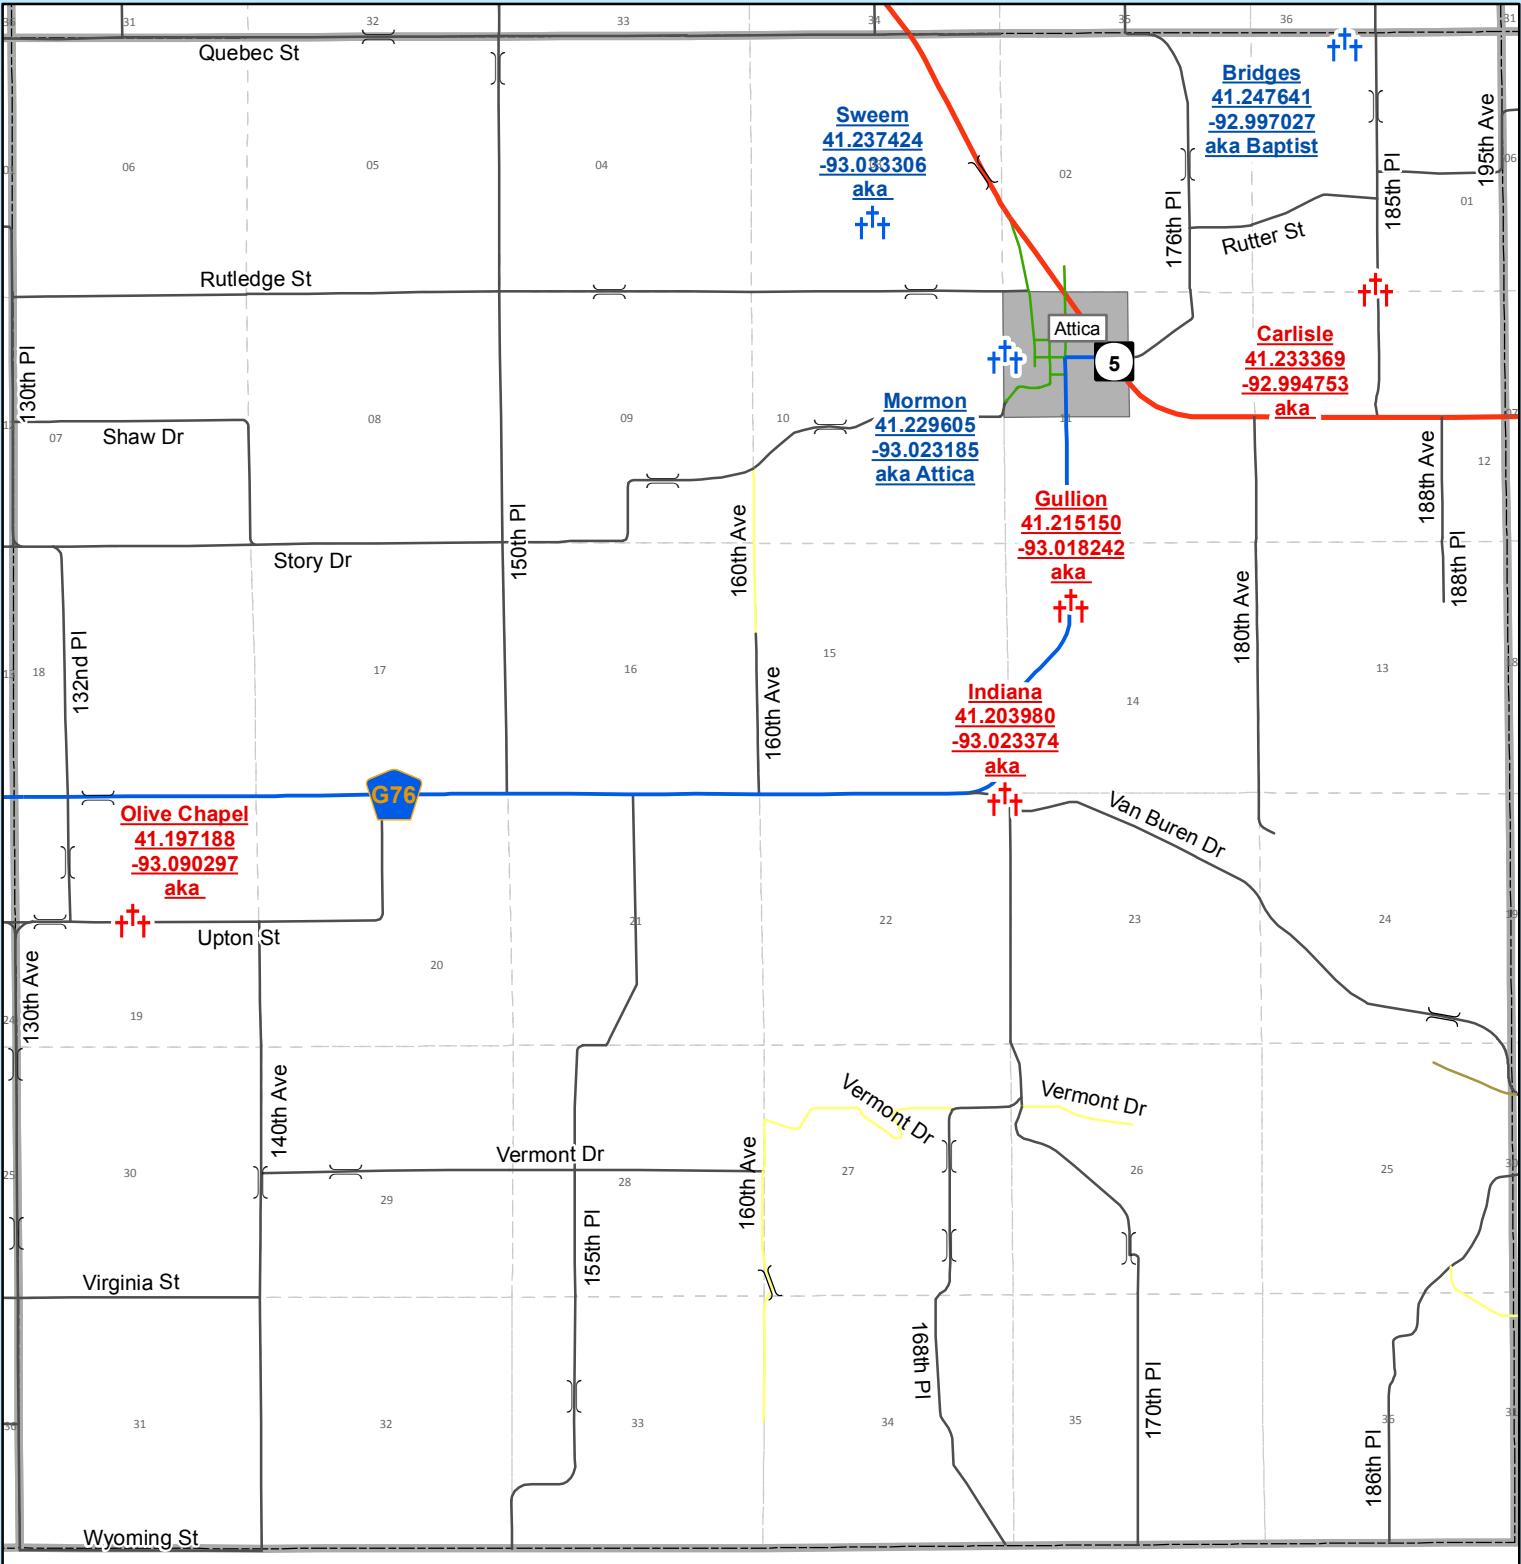

77 - 21	77 - 20	77 - 19	77 - 18
76 - 21	76 - 20	76 - 19	76 - 18
75 - 21	75 - 20	75 - 19	75 - 18
74 - 21	74 - 20	74 - 19	74 - 18

Marion County, Iowa

Township 74 - Range 19
Indiana Township

- Active Cemetery
- Pioneer Cemetery
- Unknown

- Bridges
- State Highways
- County Highways
- Township Roads
- Dirt Roads
- Private and Unnamed Roads
- Survey Townships
- Incorporated Cities
- Villages

Cemetery maps provided with the assistance of the Marion County Pioneer Cemetery Commission.