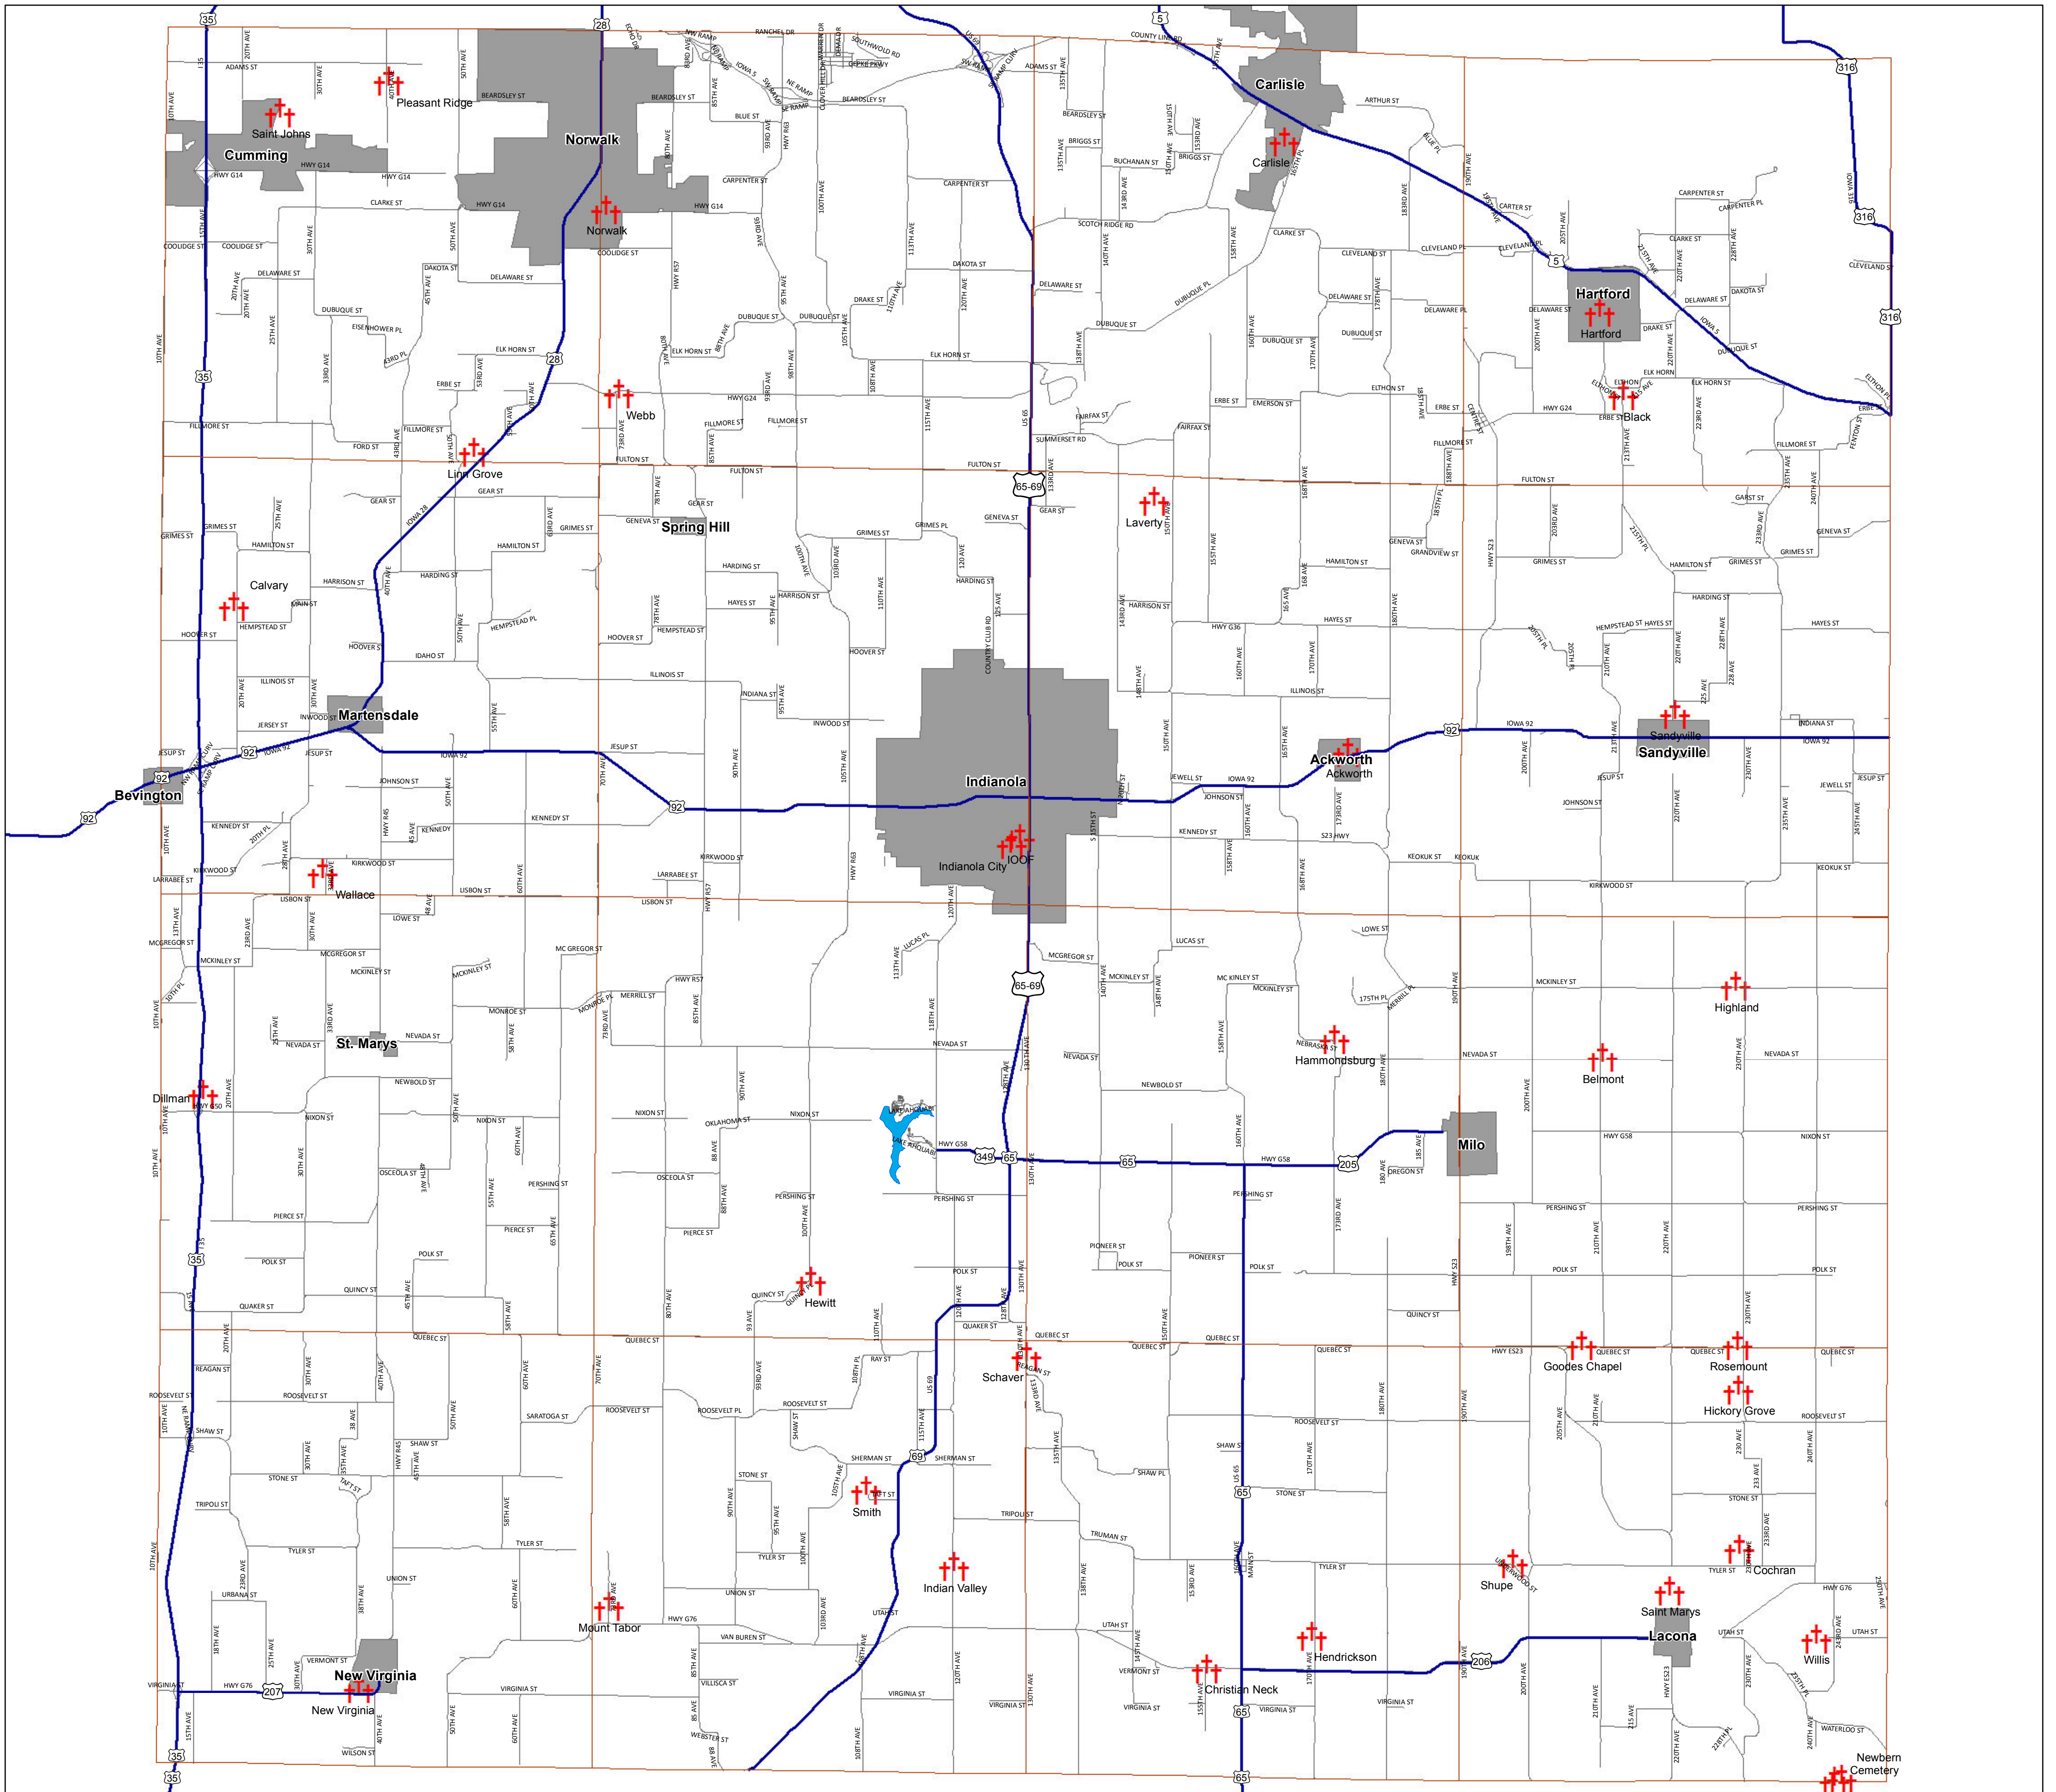

WARREN COUNTY CEMETERY MAP