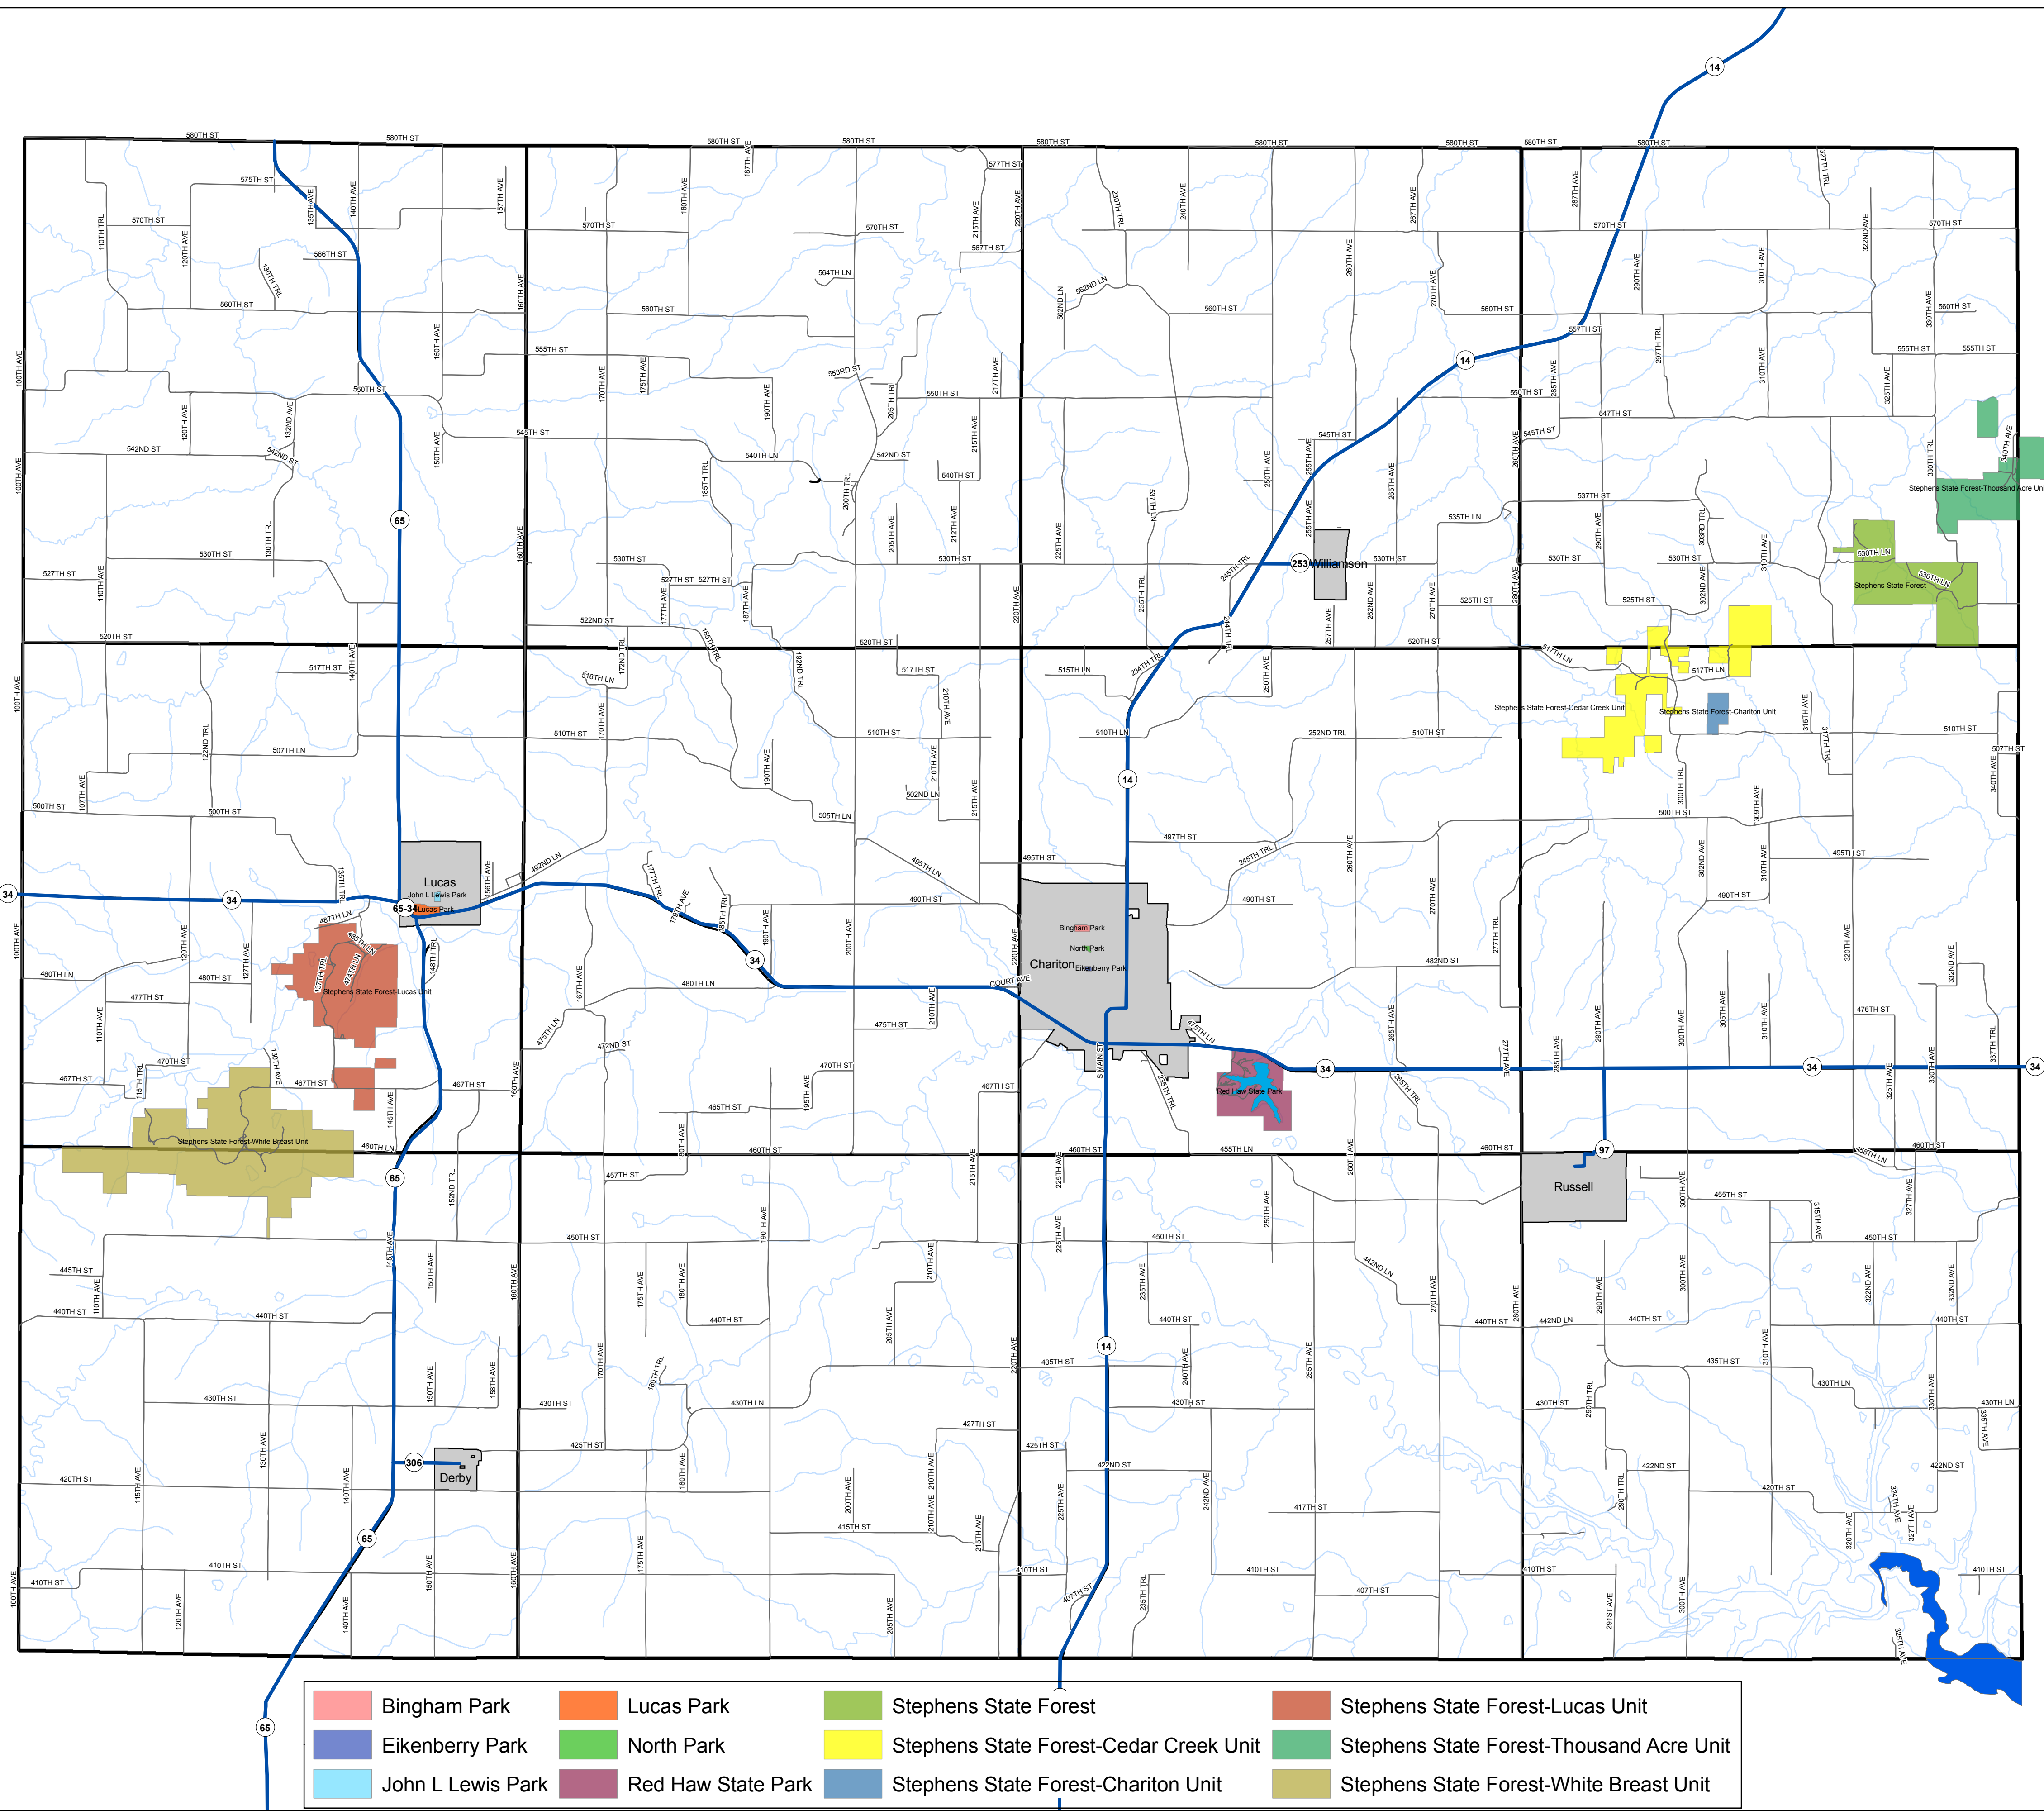

# MARION COUNTY GIS\WEB DEPARTMENT

## LUCAS COUNTY - PARKS

Bingham Park	Lucas Park	Stephens State Forest	Stephens State Forest-Lucas Unit
Eikenberry Park	North Park	Stephens State Forest-Cedar Creek Unit	Stephens State Forest-Thousand Acre Unit
John L Lewis Park	Red Haw State Park	Stephens State Forest-Chariton Unit	Stephens State Forest-White Breast Unit