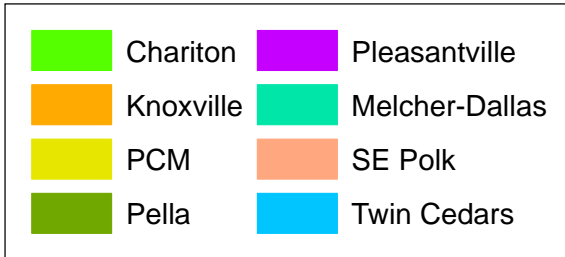

MARION COUNTY, IOWA

SCHOOL DISTRICTS AND POLL LOCATIONS

CHARITON

City Hall, 115 S. Main St. Chariton 50049

KNOXVILLE

School Administrative Bldg, 309 W. Main St. Knoxville 50138

PCM

Monroe City Hall, 206 W. Sherman Monroe 50170